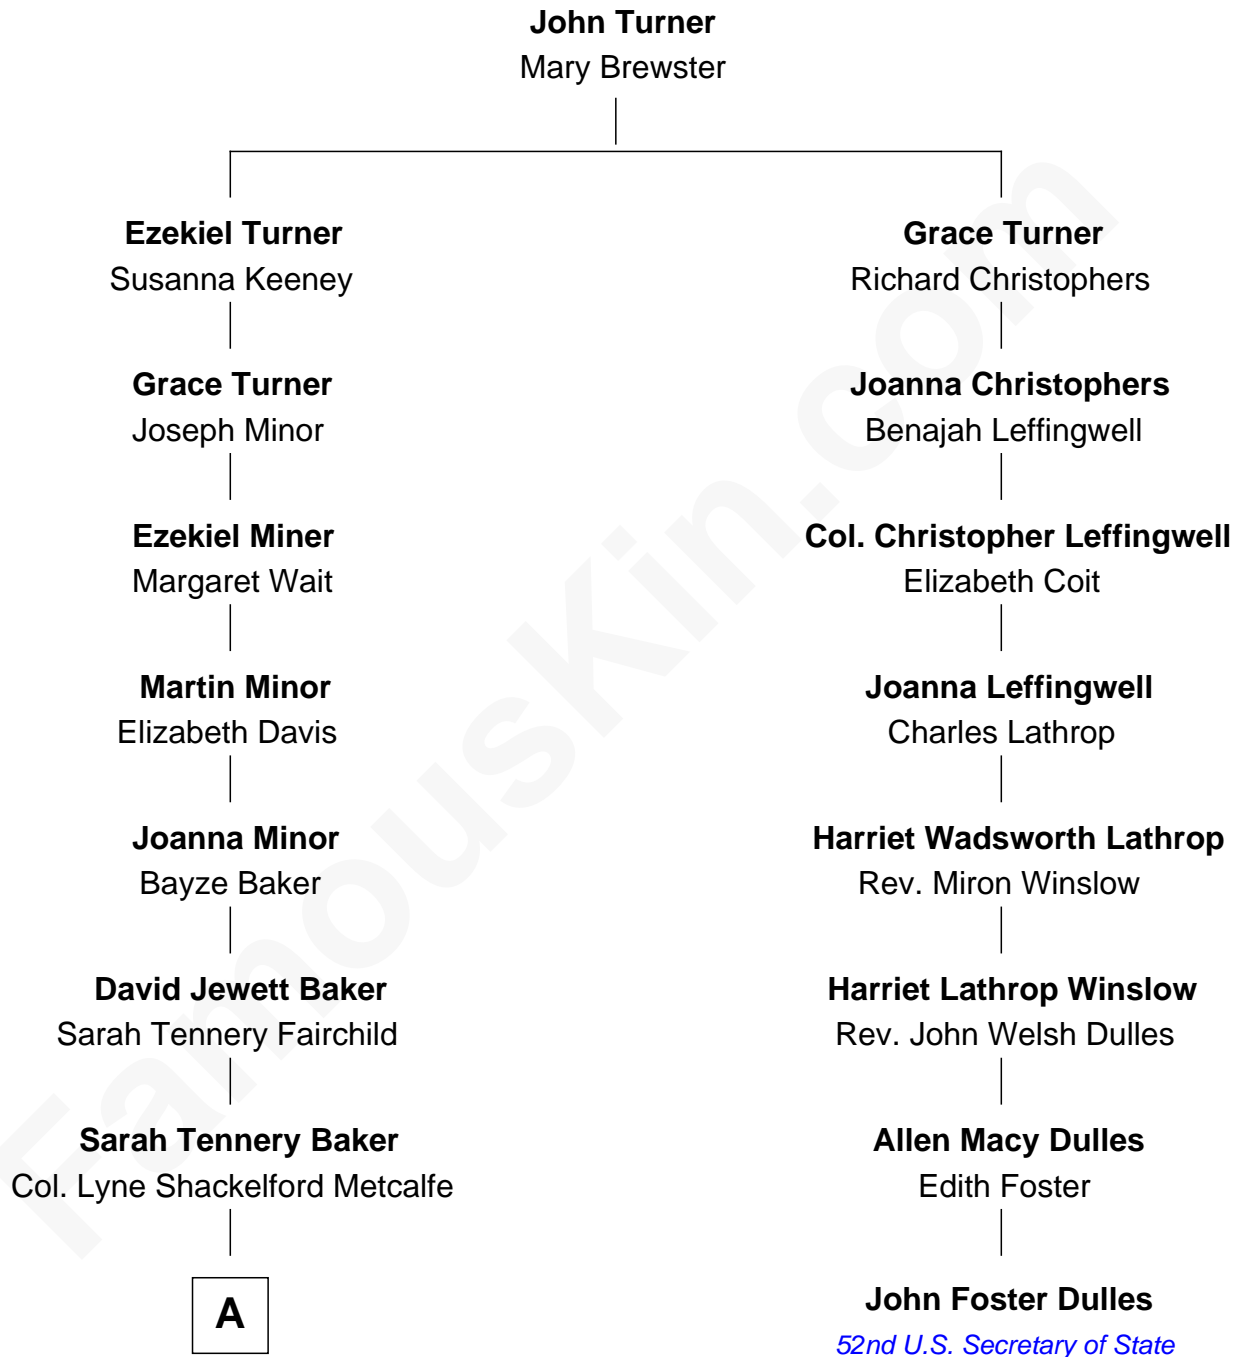

FamousKin.com

Relationship Chart of

Chevy Chase

Comedian, Actor and Writer

7th cousin 3 times removed of

John Foster Dulles

52nd U.S. Secretary of State

A

—
Grace Metcalfe

Charles Denison Chase

—
Edward Leigh Chase

Mabel Penrose Tinsley

—
Edward Tinsley Chase

Cathalene Parker Browning

—
Chevy Chase

Comedian, Actor and Writer