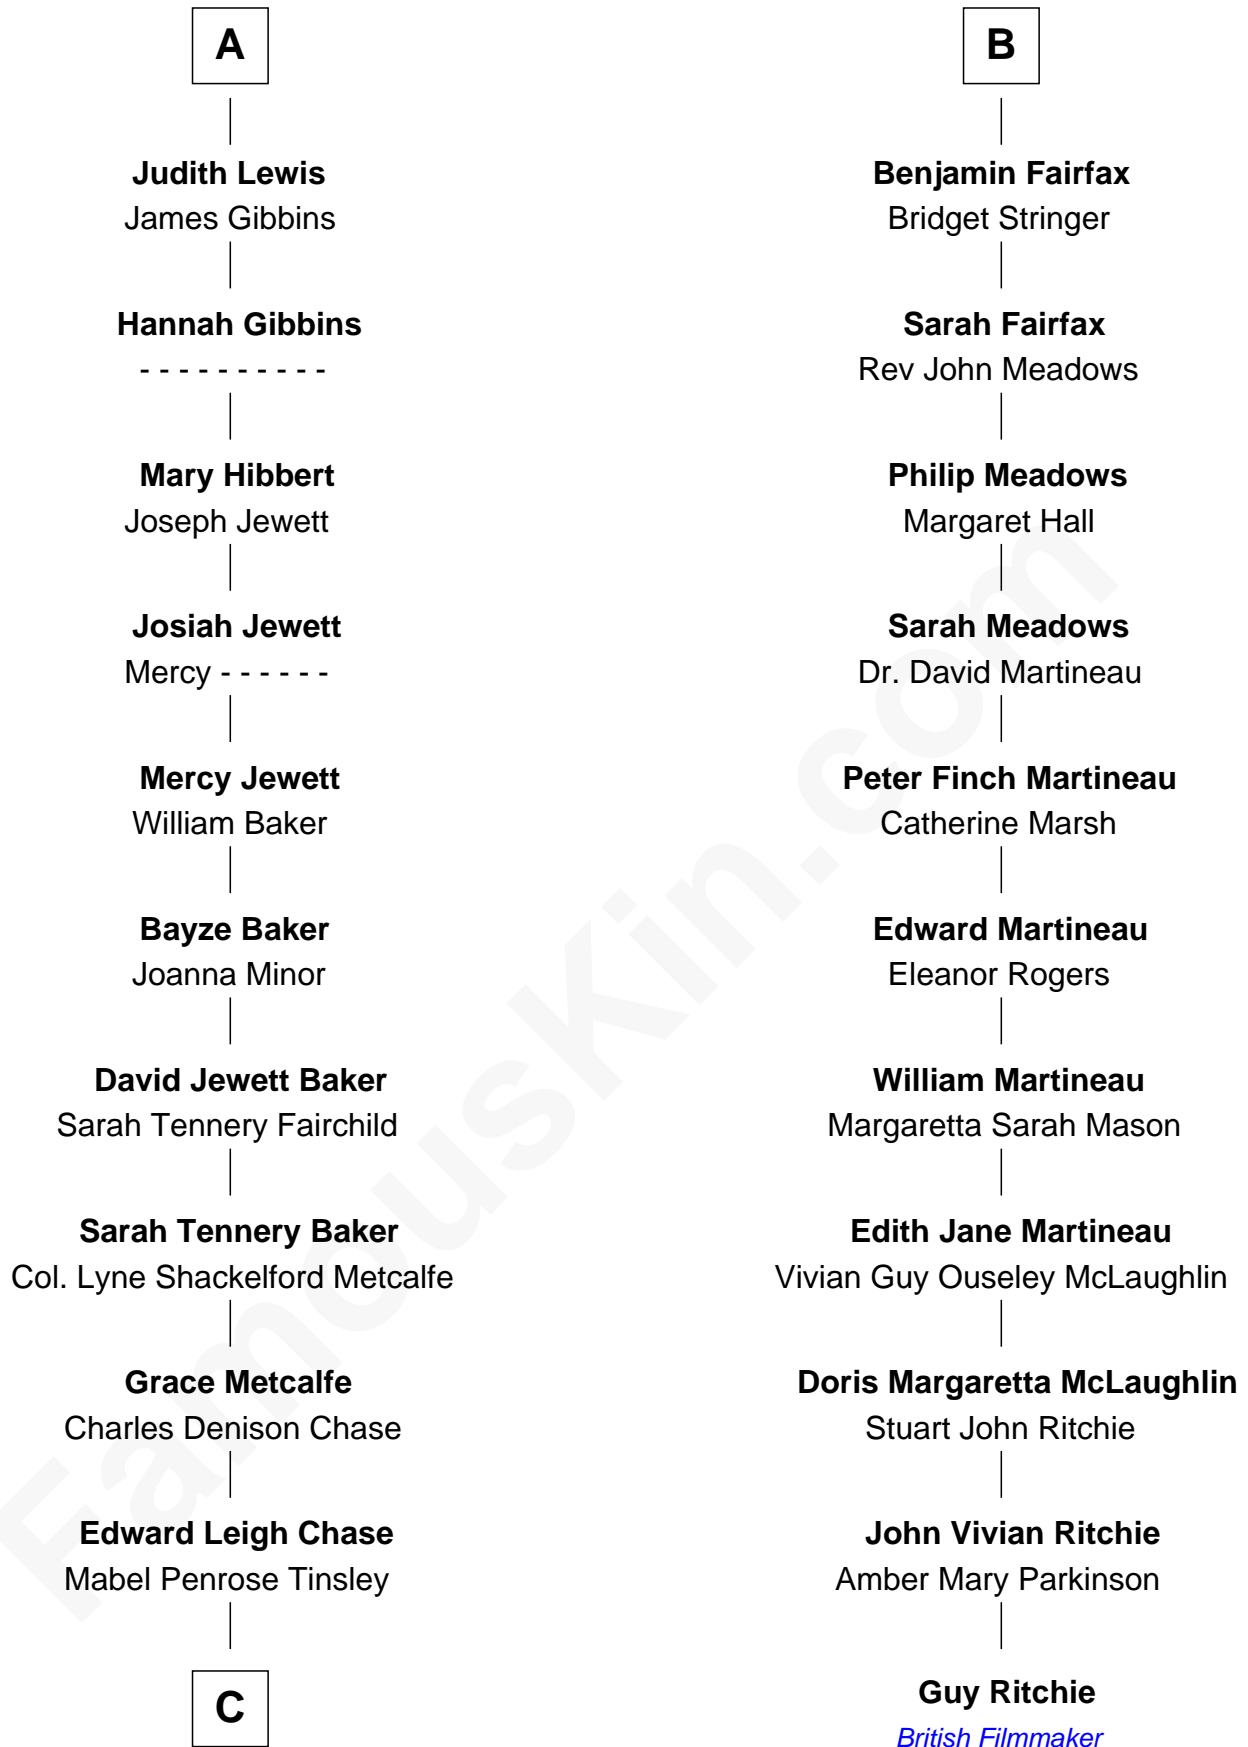

## Relationship Chart of

### Chevy Chase

Comedian, Actor and Writer

17th cousin 1 time removed of

**Guy Ritchie**  
British Filmmaker

**C**

**Edward Tinsley Chase**  
Cathalene Parker Browning

**Chevy Chase**  
*Comedian, Actor and Writer*