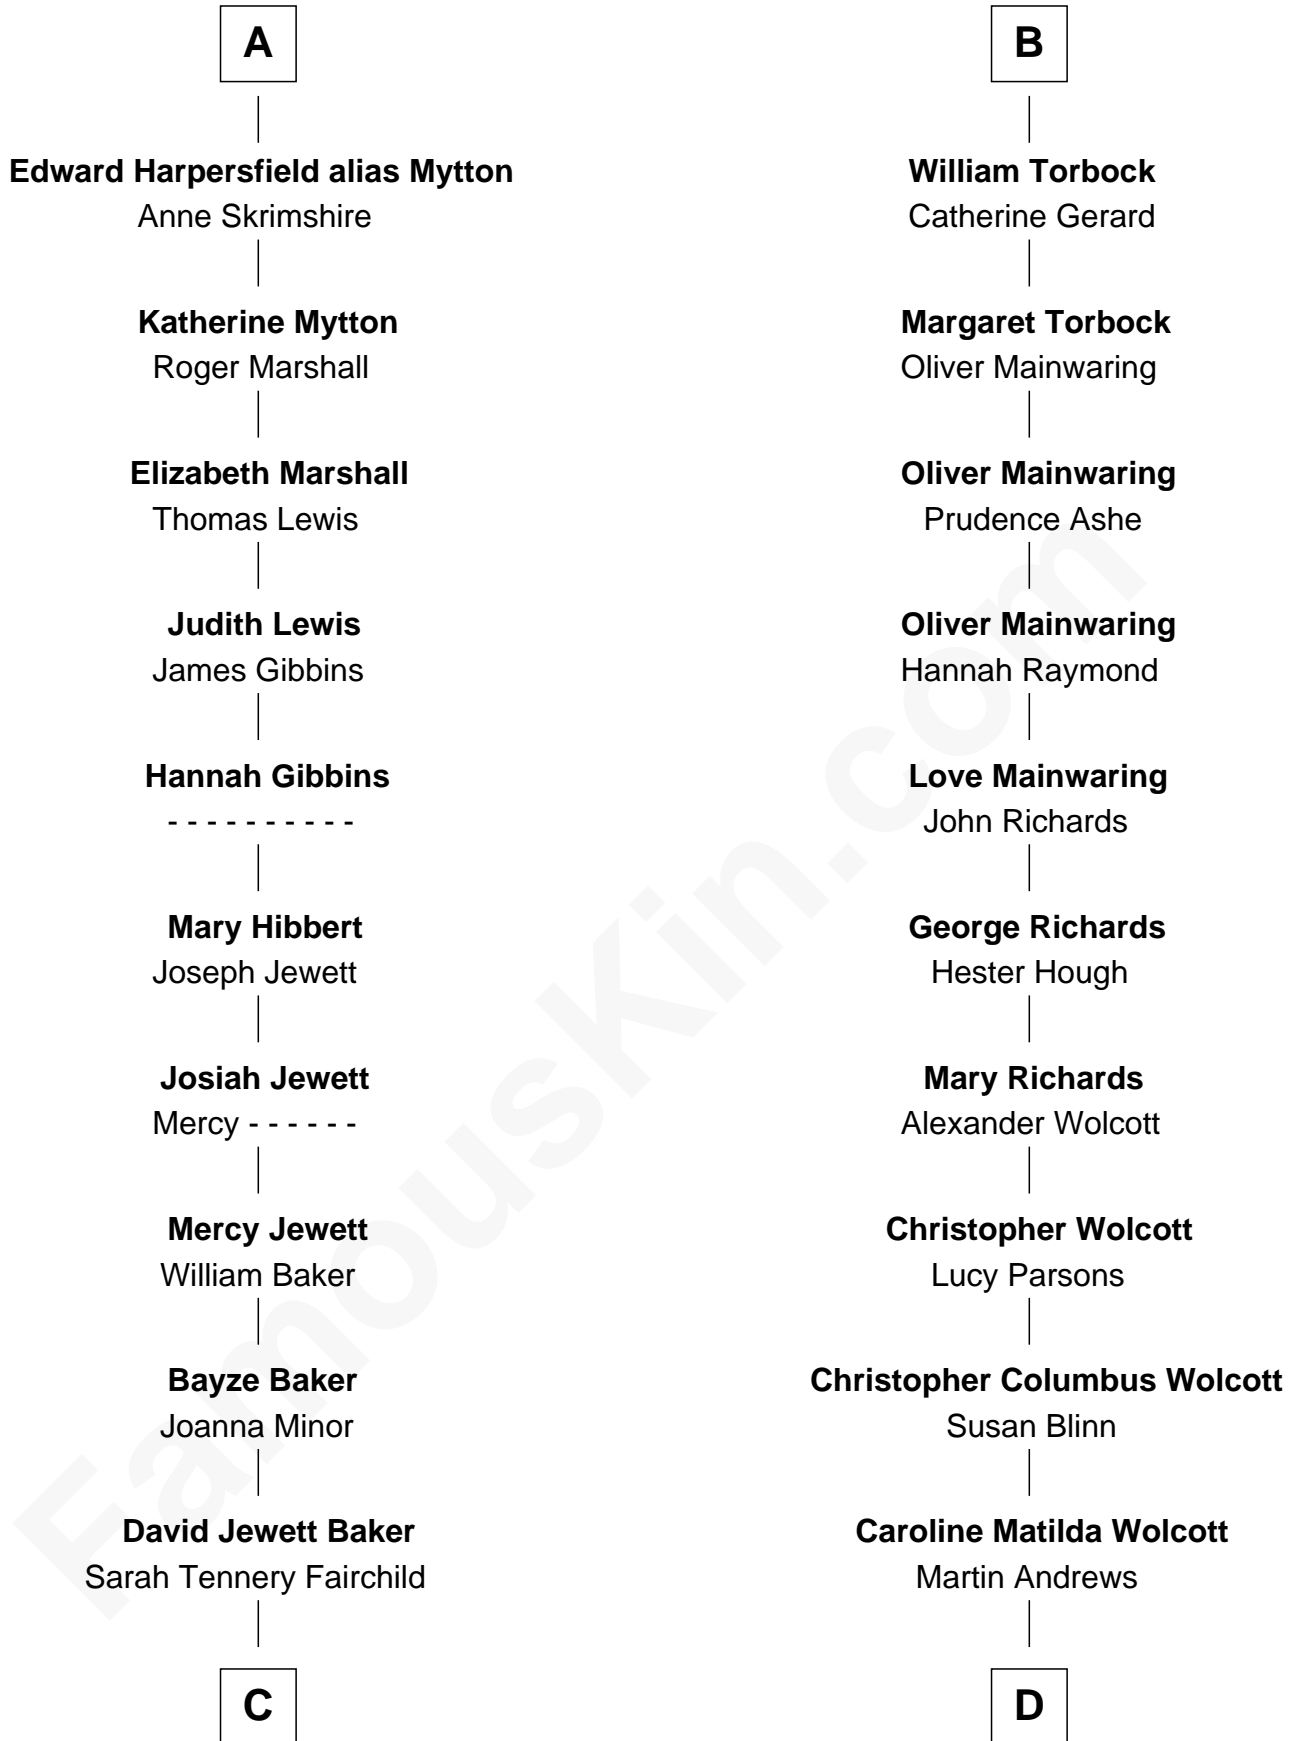

FamousKin.com

Relationship Chart of

Chevy Chase

Comedian, Actor and Writer

18th cousin 3 times removed of

Buckminster Fuller

Author, Architect, and Inventor

Edmund Fitzalan

Alice de Warenne

C

Sarah Tennery Baker
Col. Lyne Shackelford Metcalfe

Grace Metcalfe
Charles Denison Chase

Edward Leigh Chase
Mabel Penrose Tinsley

Edward Tinsley Chase
Cathalene Parker Browning

Chevy Chase
Comedian, Actor and Writer