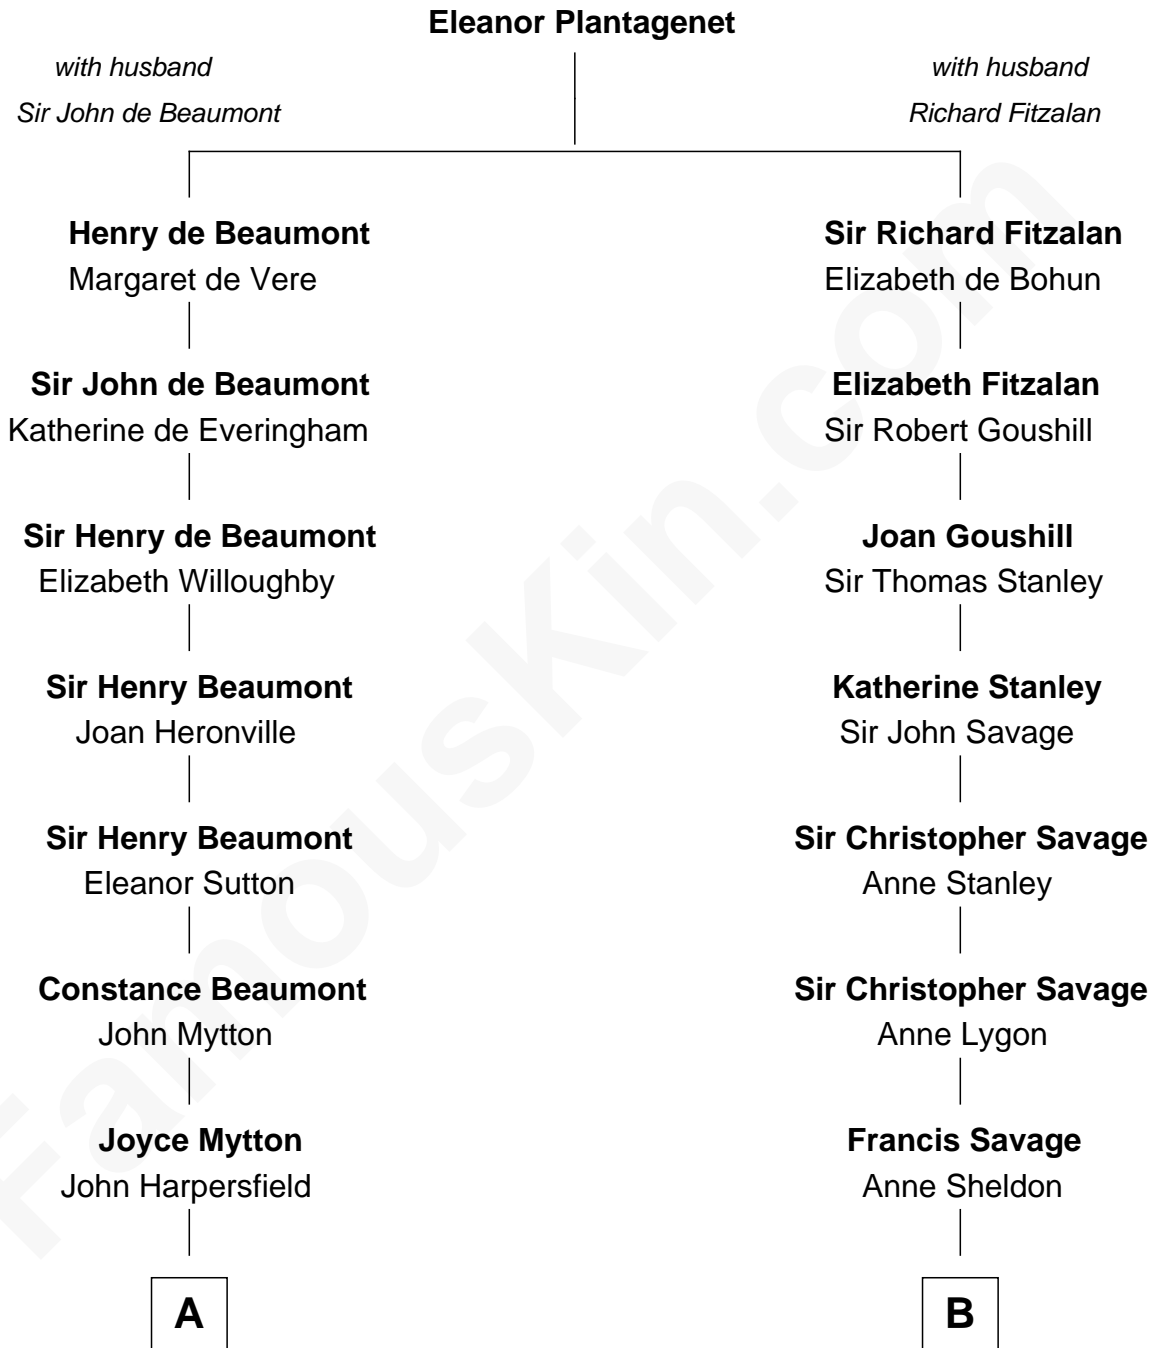

## Relationship Chart of

### Chevy Chase

*Comedian, Actor and Writer*

19th cousin 2 times removed of

**Adlai Stevenson III**

*U.S. Senator from Illinois*

**C**

**Sarah Tennery Baker**  
Col. Lyne Shackelford Metcalfe

**Grace Metcalfe**  
Charles Denison Chase