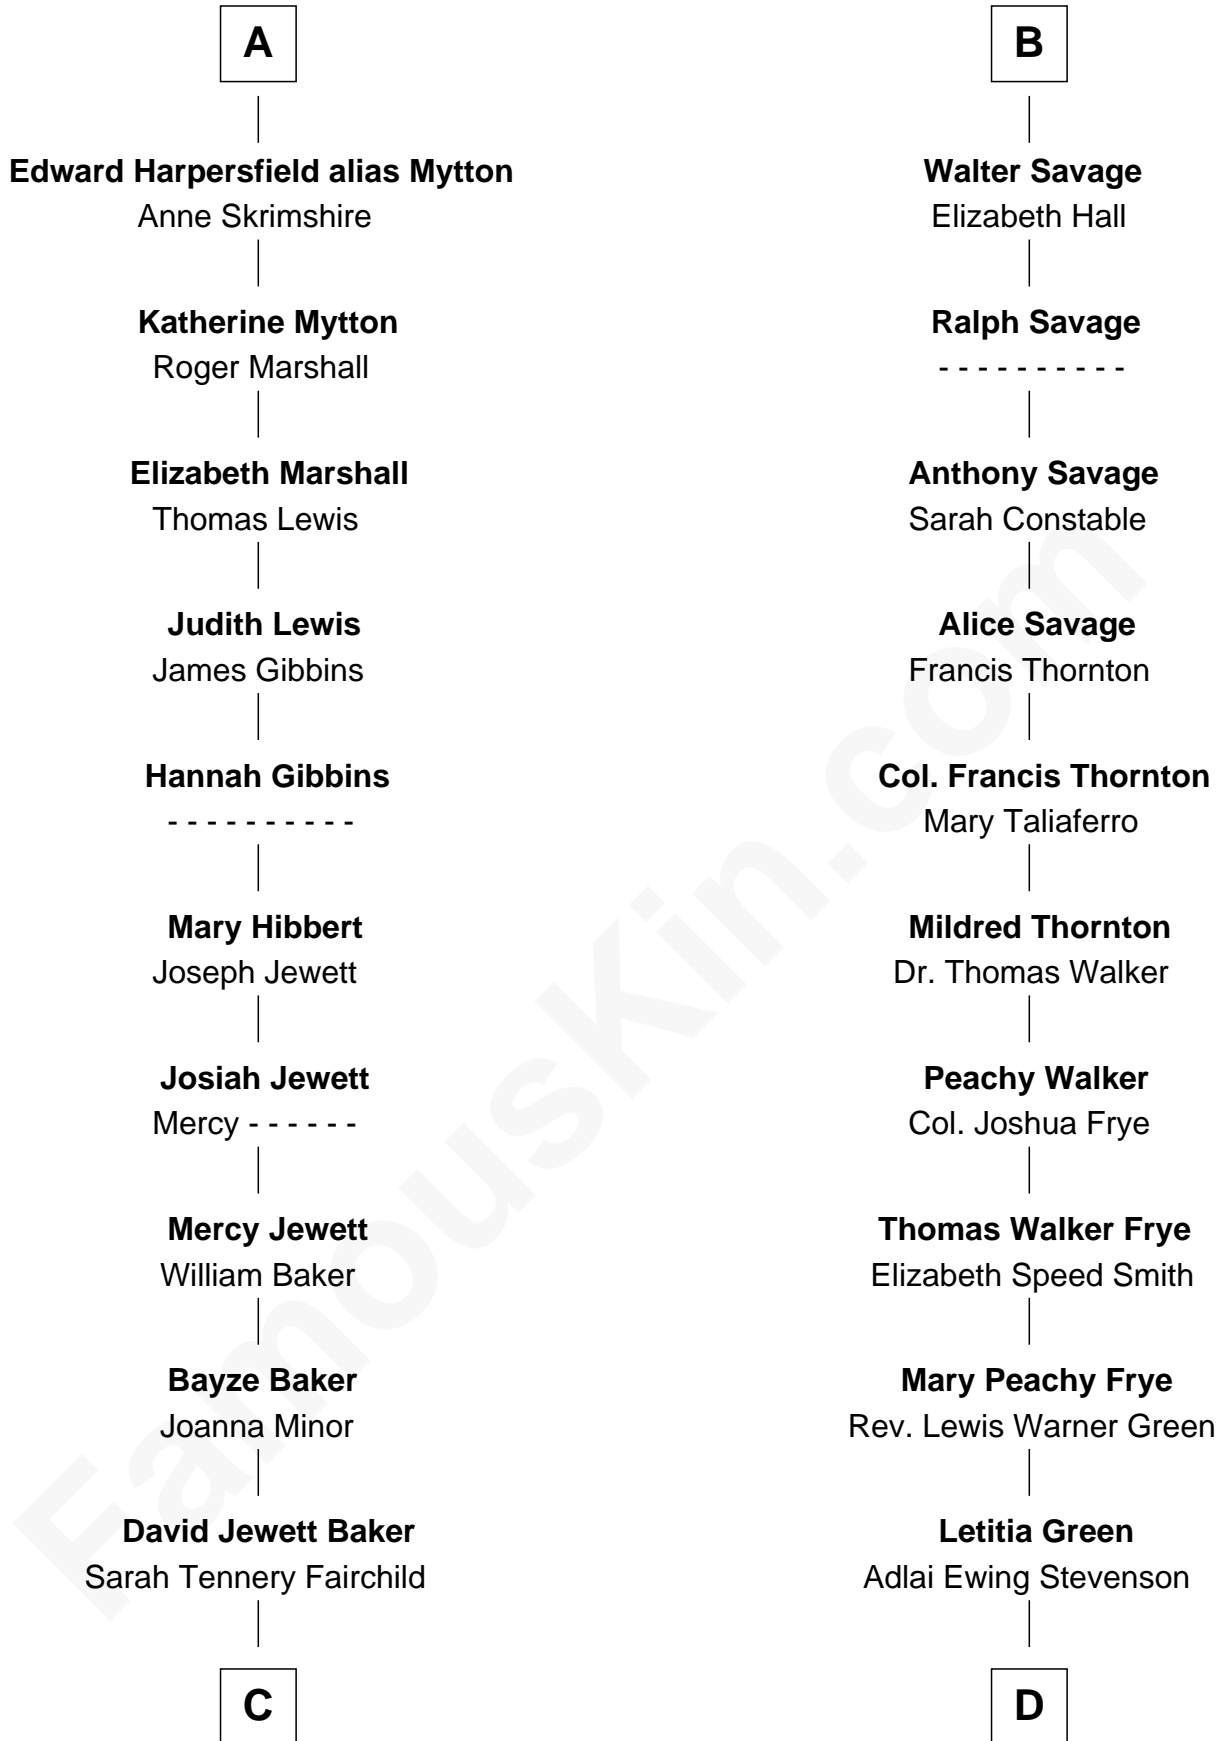

## Relationship Chart of

### Chevy Chase

*Comedian, Actor and Writer*

19th cousin 2 times removed of

**Adlai Stevenson III**

*U.S. Senator from Illinois*

**C**

**Sarah Tennery Baker**  
Col. Lyne Shackelford Metcalfe

**Grace Metcalfe**  
Charles Denison Chase