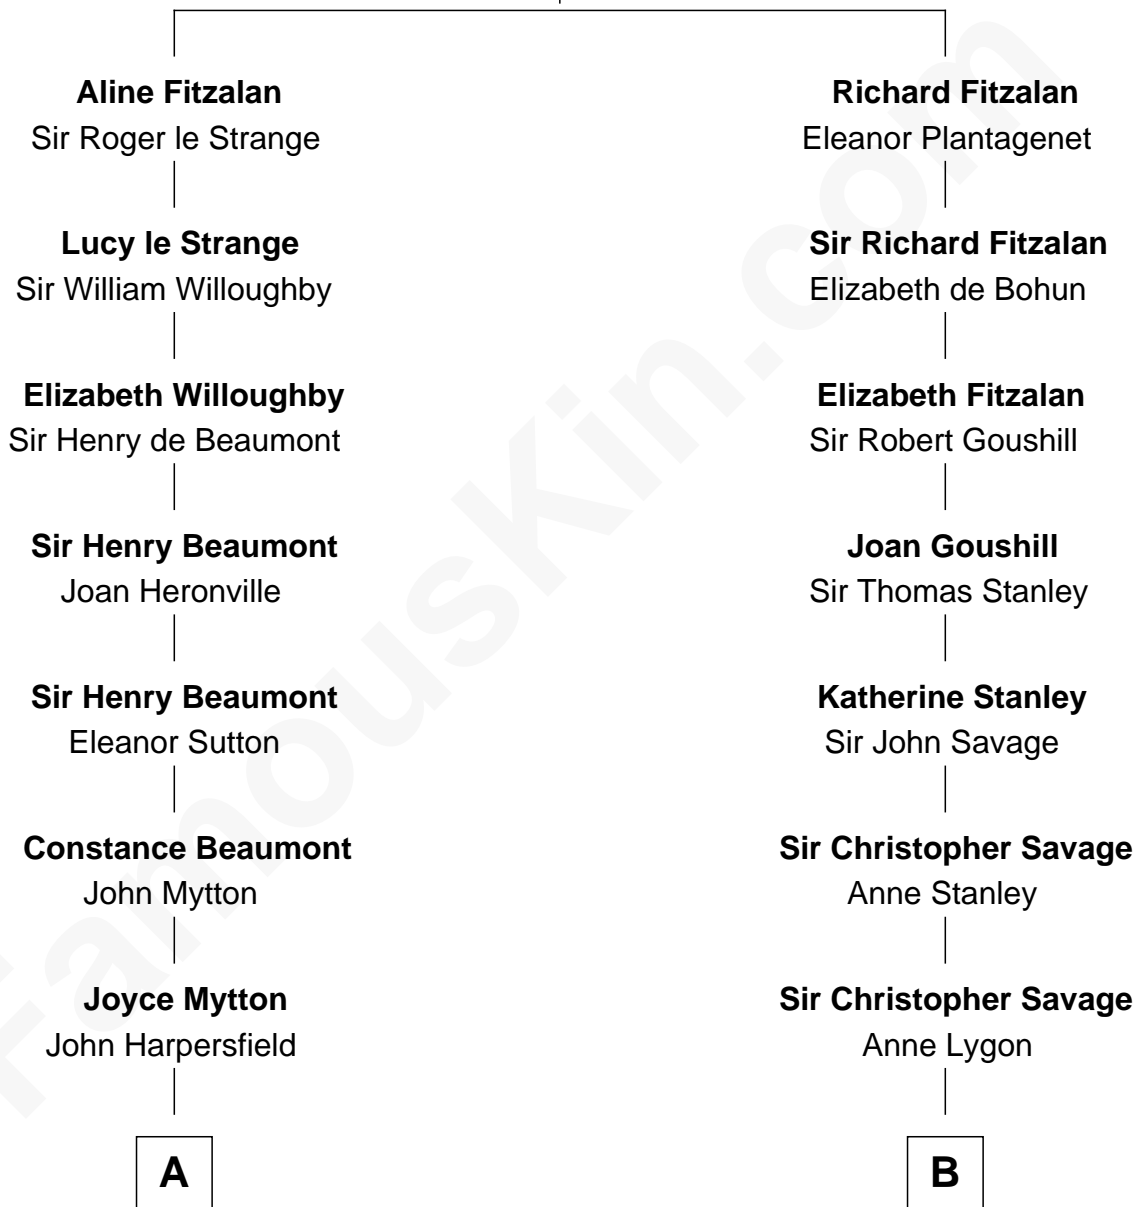

## Relationship Chart of

### Chevy Chase

*Comedian, Actor and Writer*

20th cousin 1 time removed of

**Adlai Stevenson III**

*U.S. Senator from Illinois*

**Edmund Fitzalan**

Alice de Warenne

**C**

**Sarah Tennery Baker**  
Col. Lyne Shackelford Metcalfe

**Grace Metcalfe**  
Charles Denison Chase

**Edward Leigh Chase**  
Mabel Penrose Tinsley

**Edward Tinsley Chase**  
Cathalene Parker Browning

**Chevy Chase**  
*Comedian, Actor and Writer*