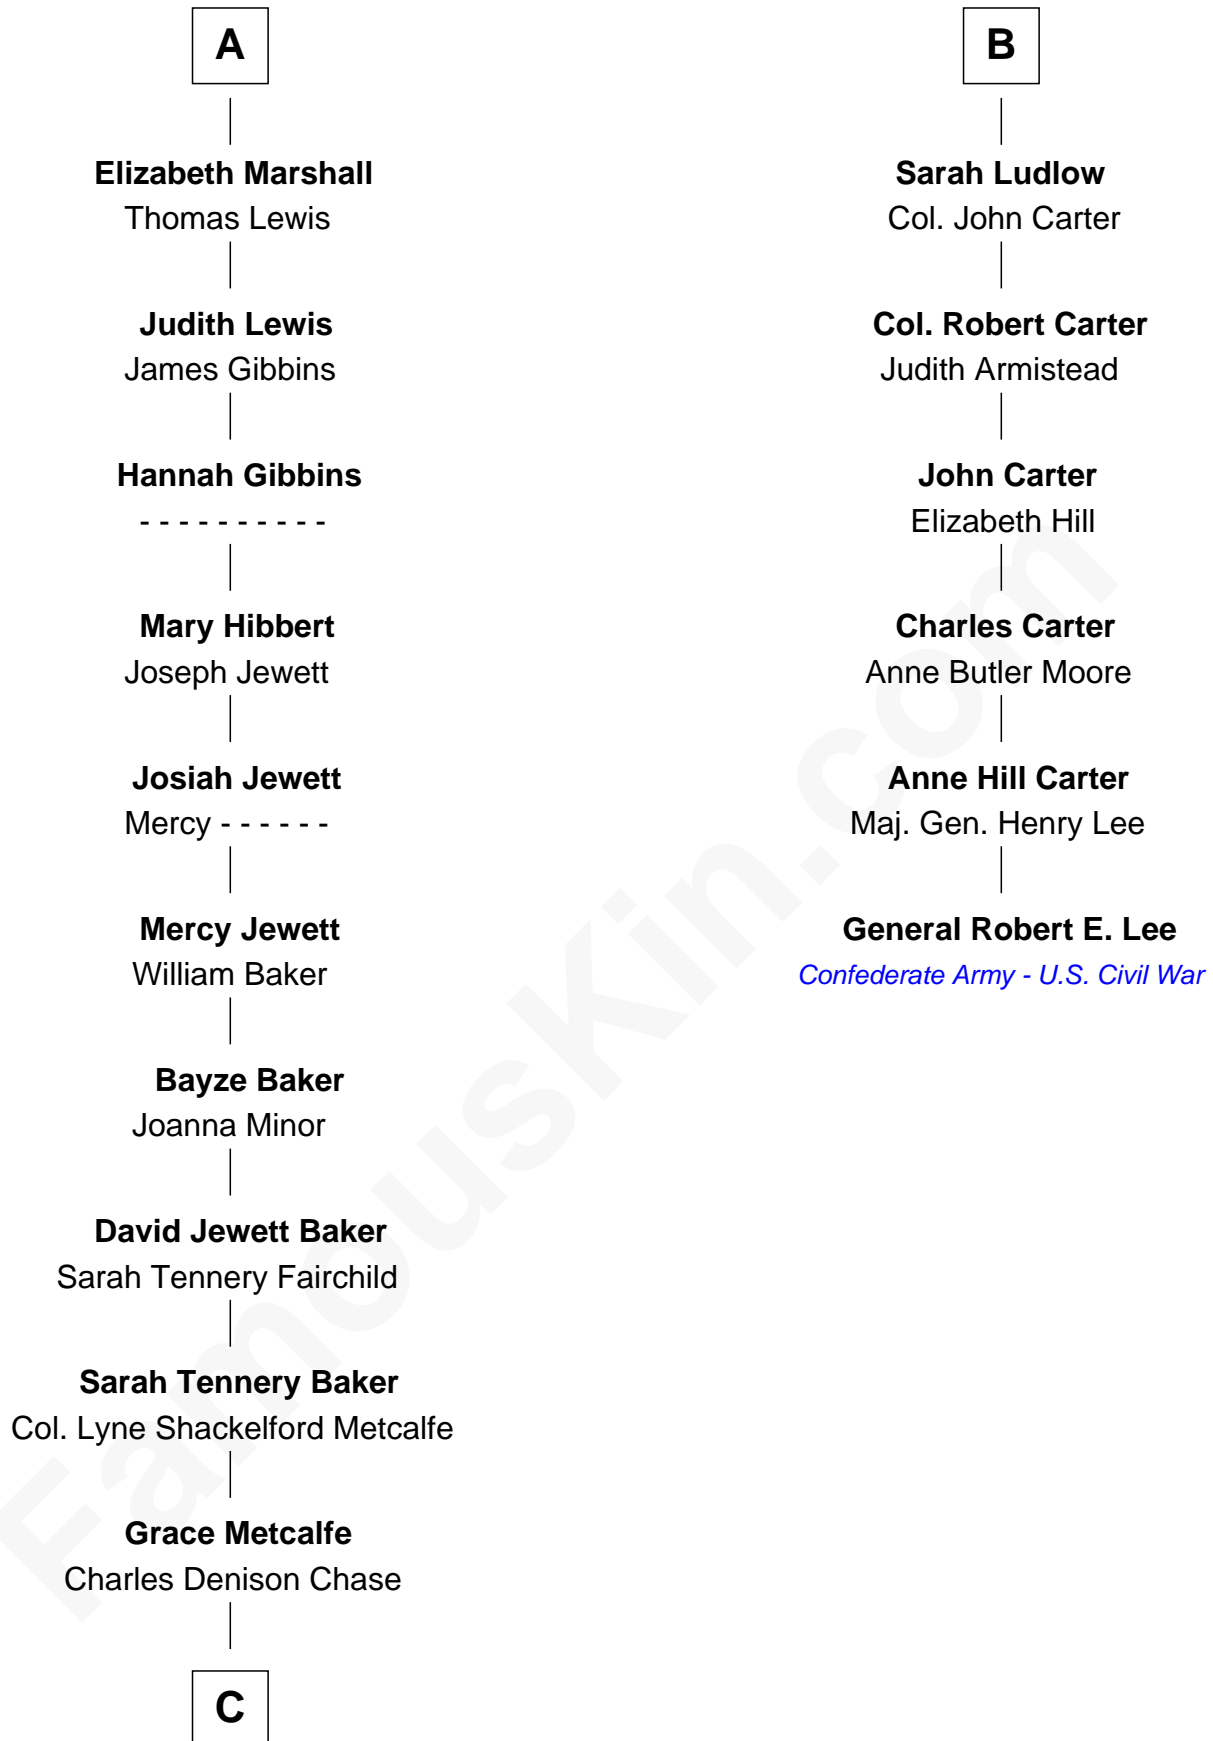

FamousKin.com

Relationship Chart of

Chevy Chase

Comedian, Actor and Writer

12th cousin 7 times removed of

General Robert E. Lee

Confederate Army - U.S. Civil War

C

—
Edward Leigh Chase

Mabel Penrose Tinsley

—
Edward Tinsley Chase

Cathalene Parker Browning

—
Chevy Chase

Comedian, Actor and Writer

FamousKin.com