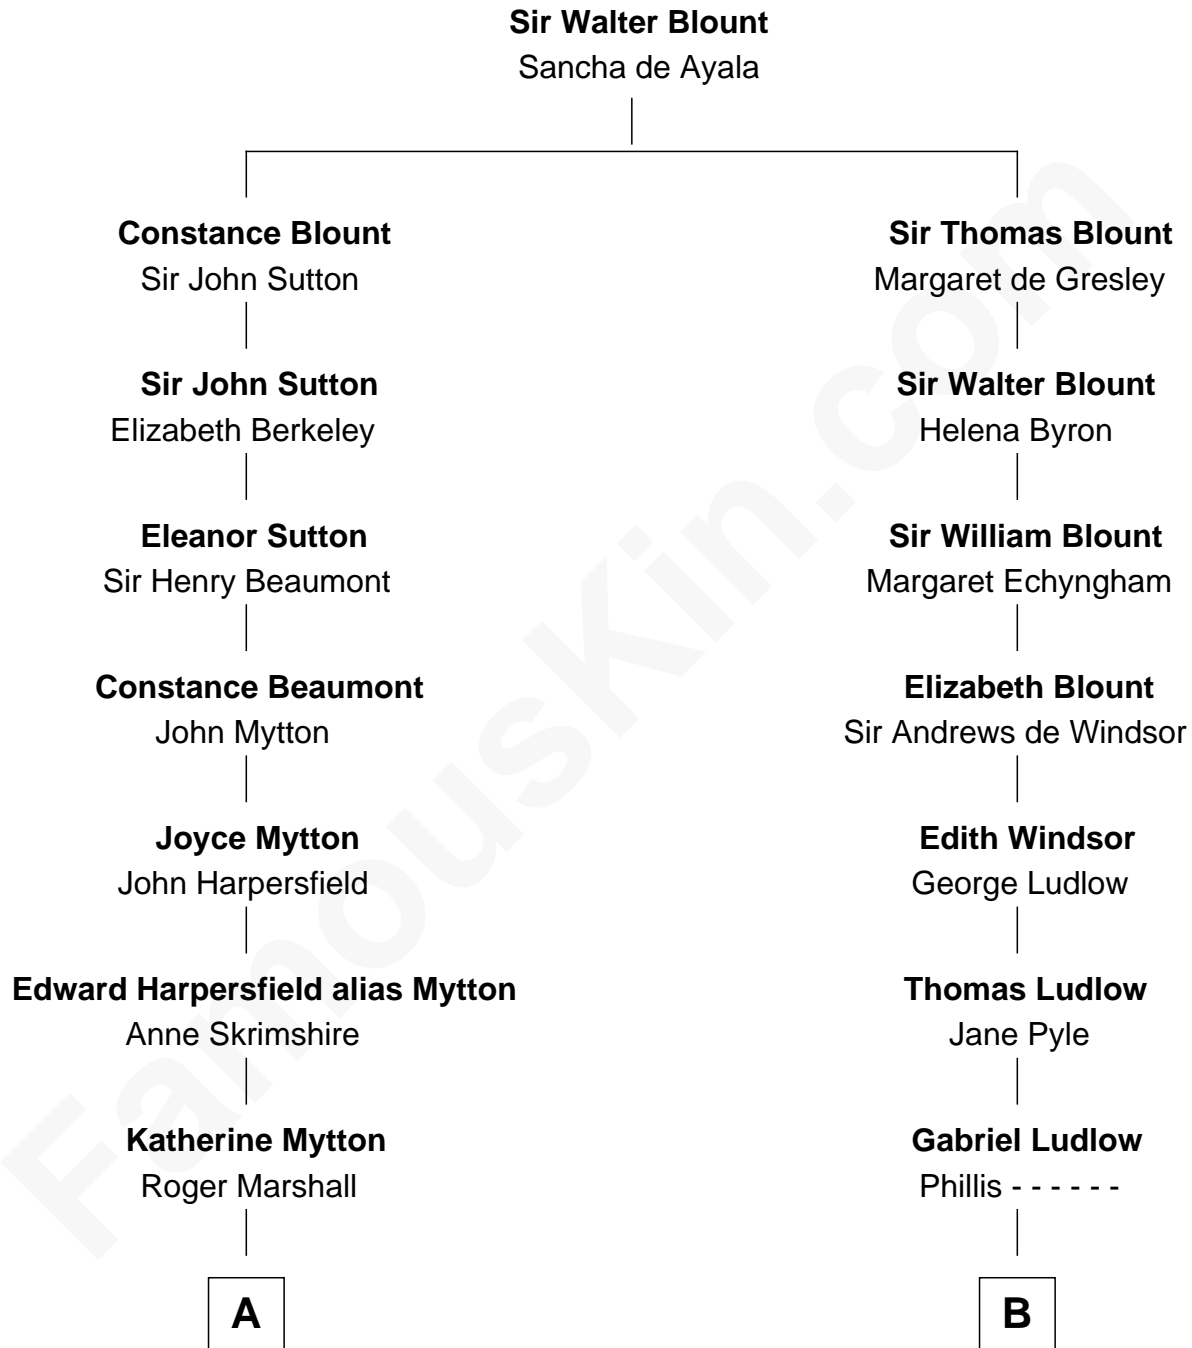

FamousKin.com

Relationship Chart of

Chevy Chase

Comedian, Actor and Writer

12th cousin 7 times removed of

General Robert E. Lee

Confederate Army - U.S. Civil War

C

—
Edward Leigh Chase

Mabel Penrose Tinsley

—
Edward Tinsley Chase

Cathalene Parker Browning

—
Chevy Chase

Comedian, Actor and Writer

FamousKin.com