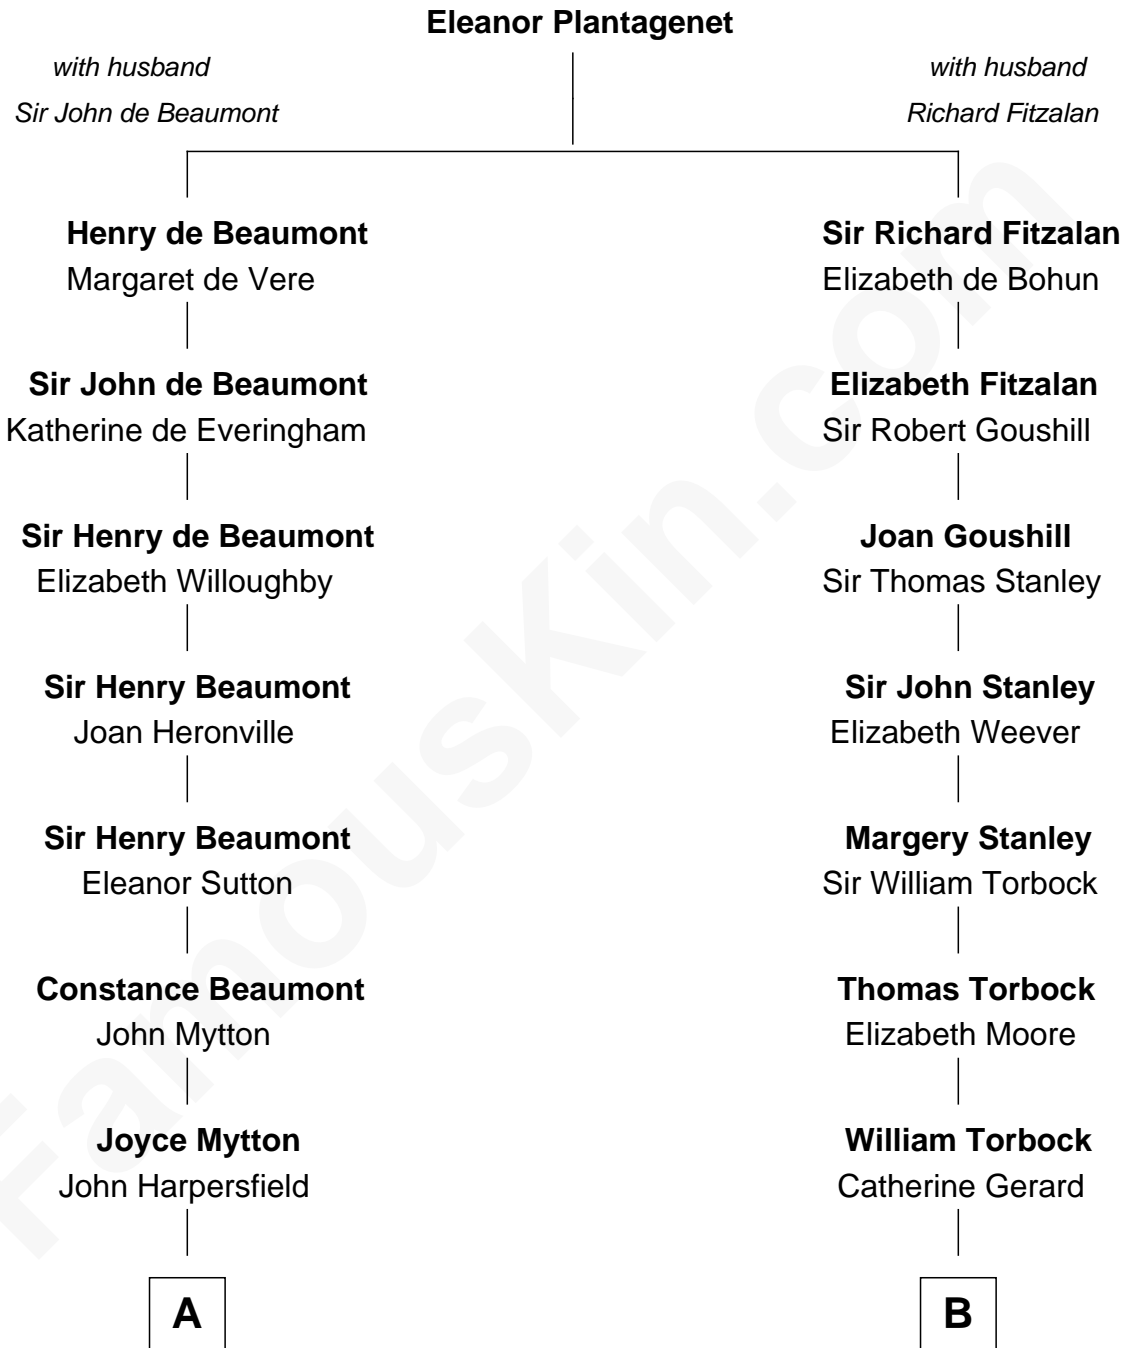

FamousKin.com

Relationship Chart of

Chevy Chase

Comedian, Actor and Writer

20th cousin 1 time removed of

Ed Helms

TV and Movie Actor

C