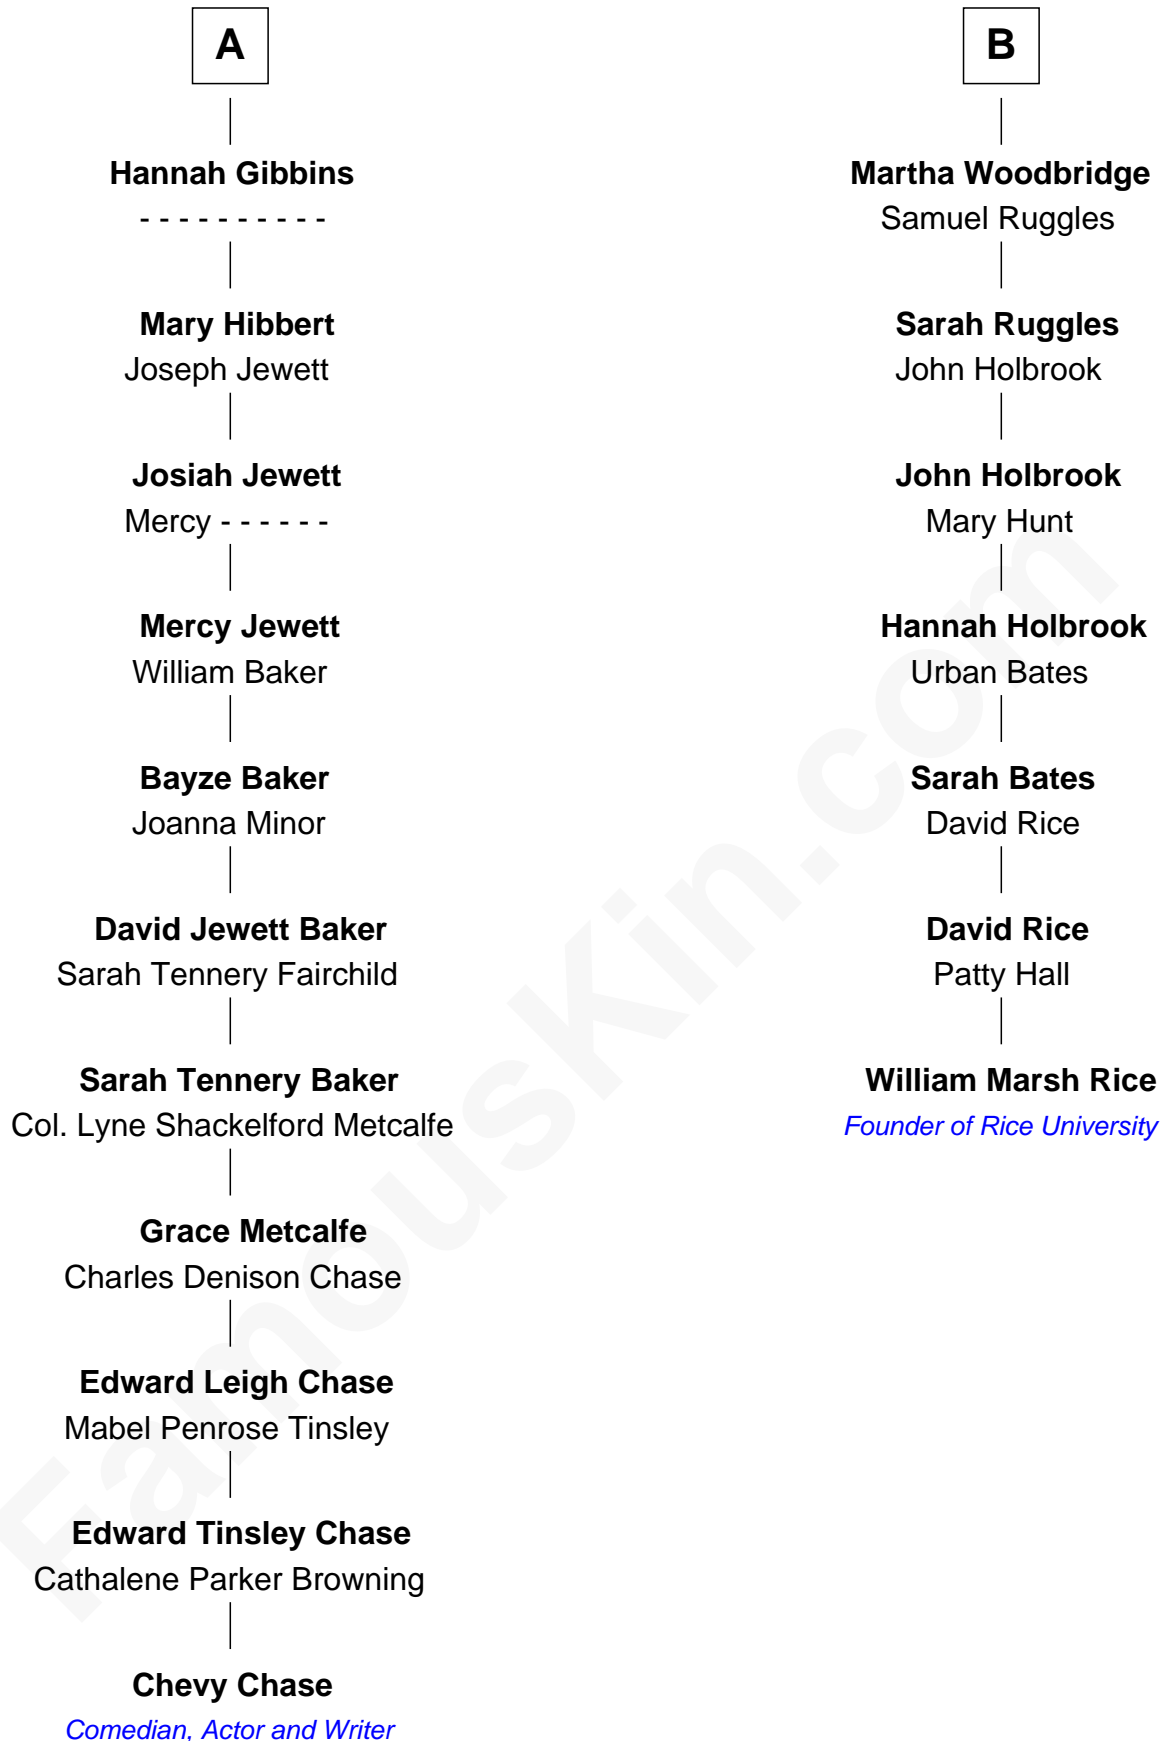

# FamousKin.com

## Relationship Chart of

### Chevy Chase

*Comedian, Actor and Writer*

13th cousin 4 times removed of

**William Marsh Rice**

*Founder of Rice University*

Chevy Chase photo by [Alan Light](#) (CC BY 2.0)