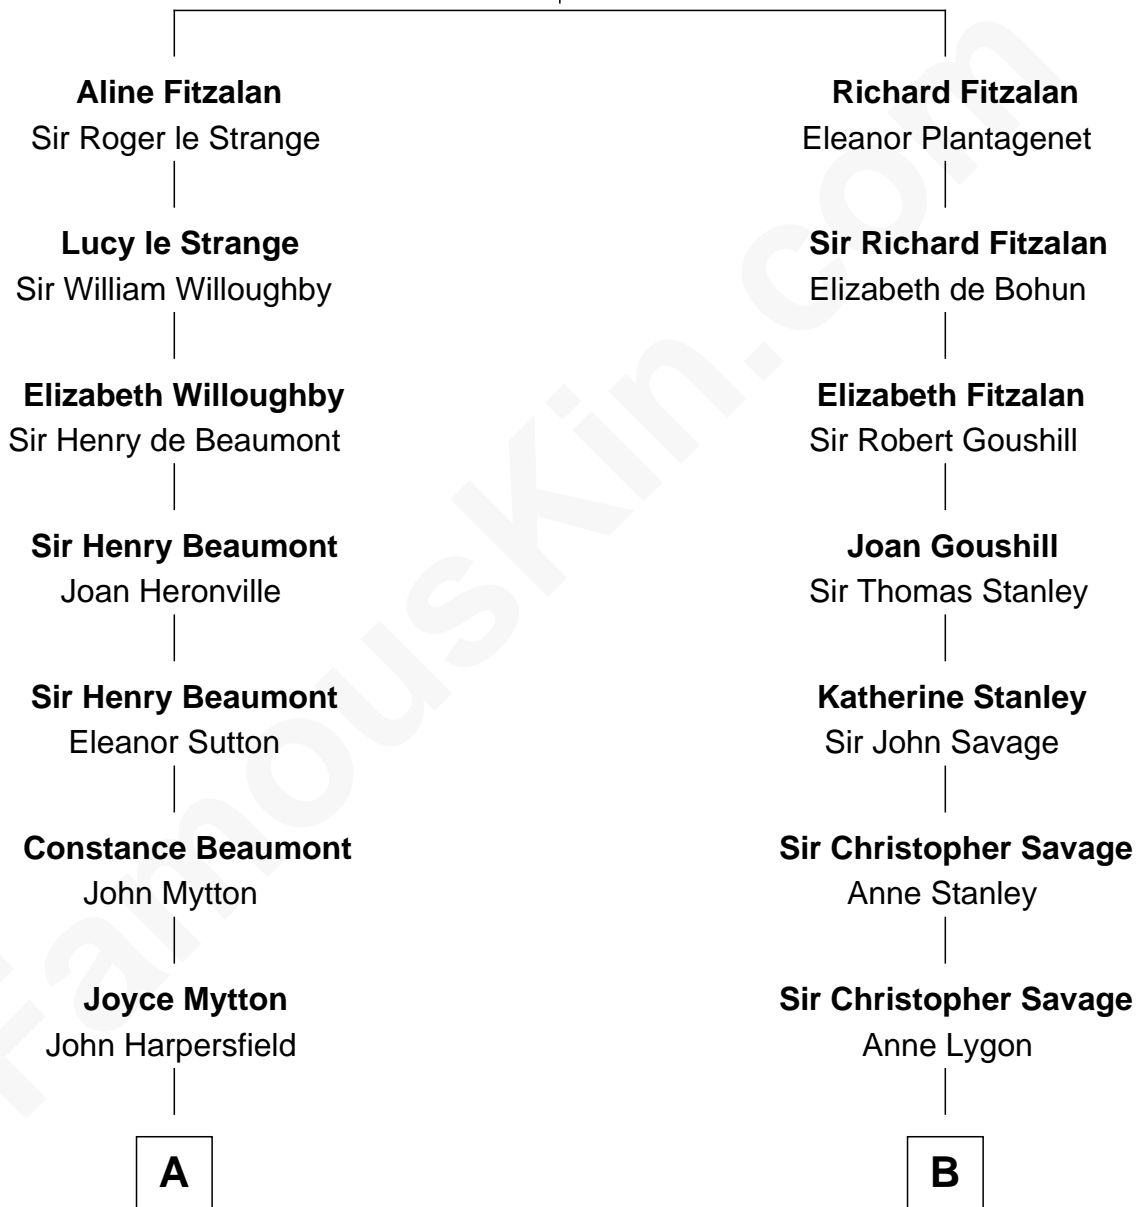

FamousKin.com

Relationship Chart of

Chevy Chase

Comedian, Actor and Writer

19th cousin 2 times removed of

General George C. Marshall

Author of "The Marshall Plan"

Edmund Fitzalan

Alice de Warenne

C

Sarah Tennery Baker
Col. Lyne Shackelford Metcalfe

Grace Metcalfe
Charles Denison Chase

Edward Leigh Chase
Mabel Penrose Tinsley

Edward Tinsley Chase
Cathalene Parker Browning

Chevy Chase
Comedian, Actor and Writer