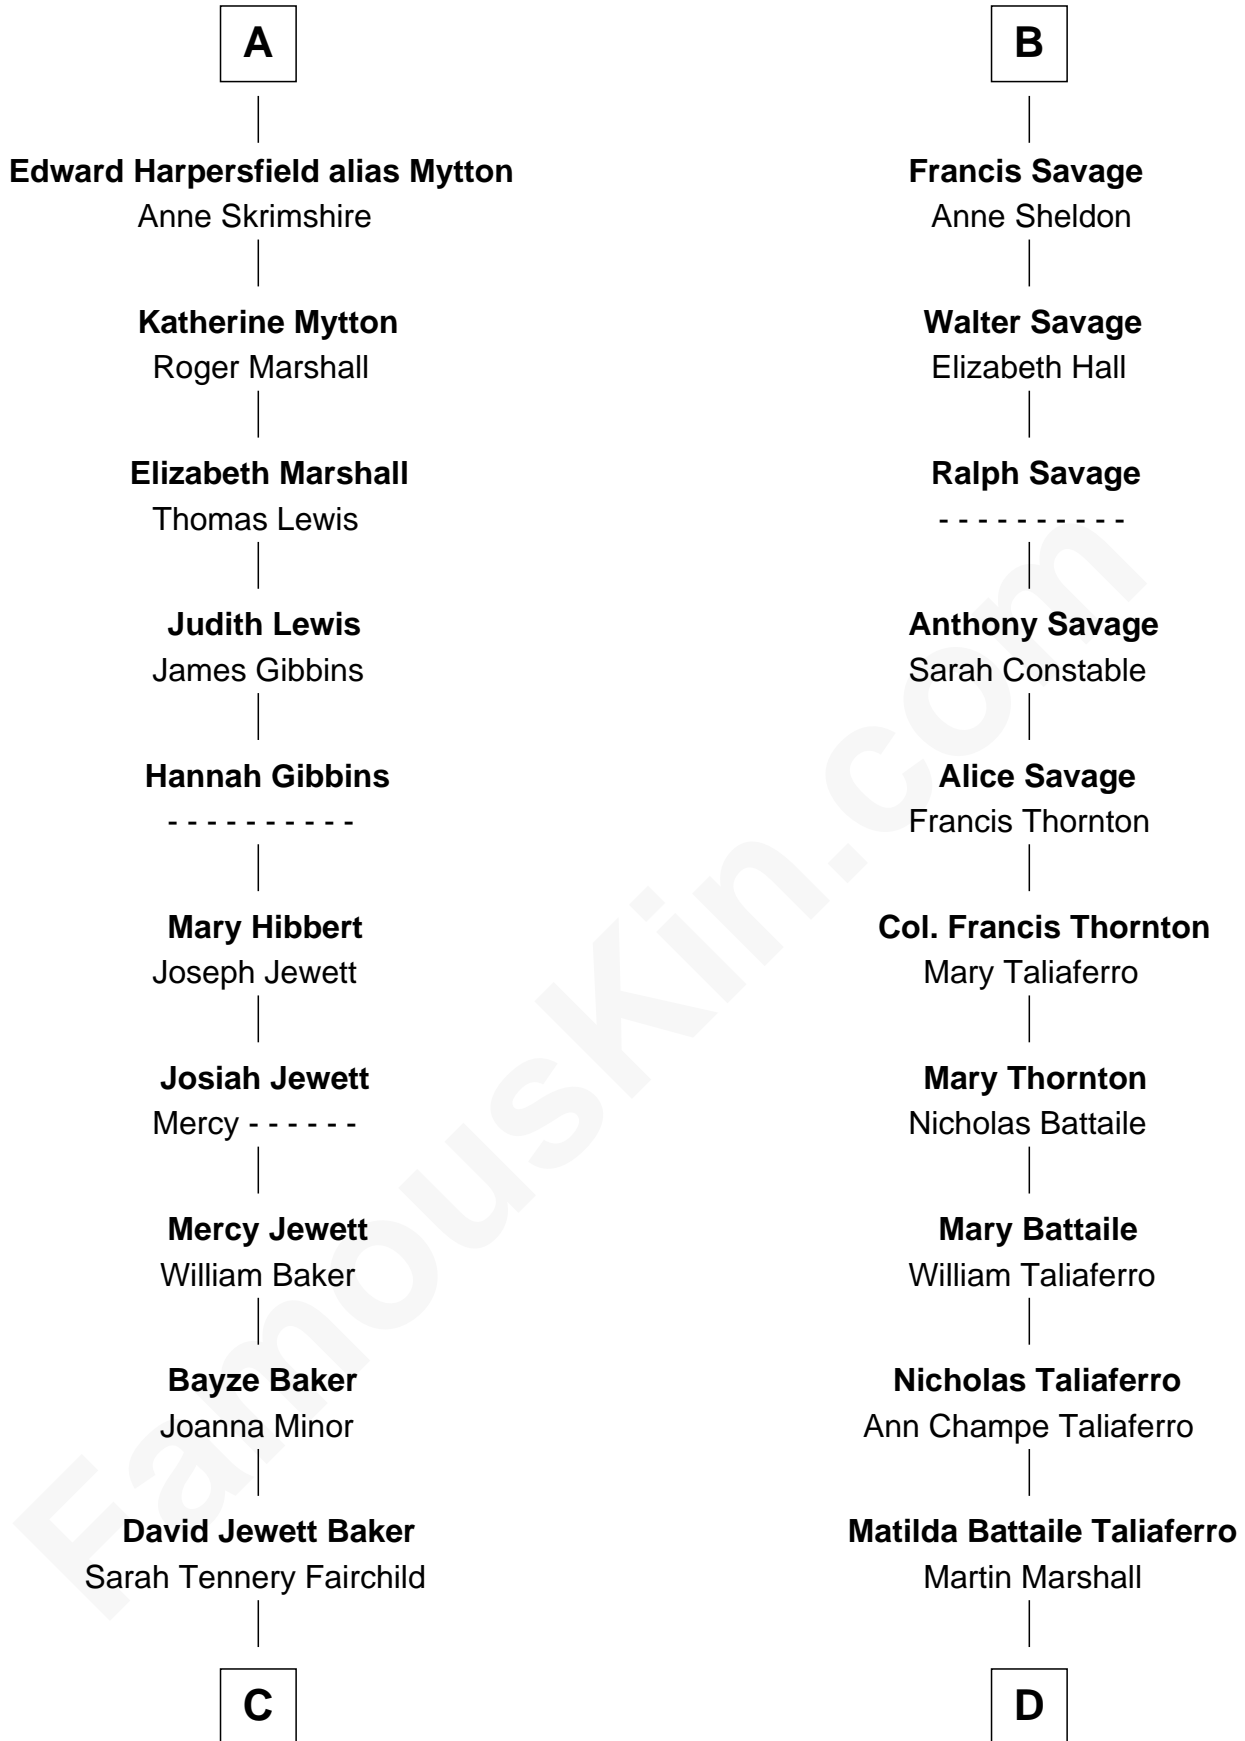

FamousKin.com

Relationship Chart of

Chevy Chase

Comedian, Actor and Writer

19th cousin 2 times removed of

General George C. Marshall

Author of "The Marshall Plan"

Edmund Fitzalan

Alice de Warenne

C

Sarah Tennery Baker
Col. Lyne Shackelford Metcalfe

Grace Metcalfe
Charles Denison Chase

Edward Leigh Chase
Mabel Penrose Tinsley

Edward Tinsley Chase
Cathalene Parker Browning

Chevy Chase
Comedian, Actor and Writer