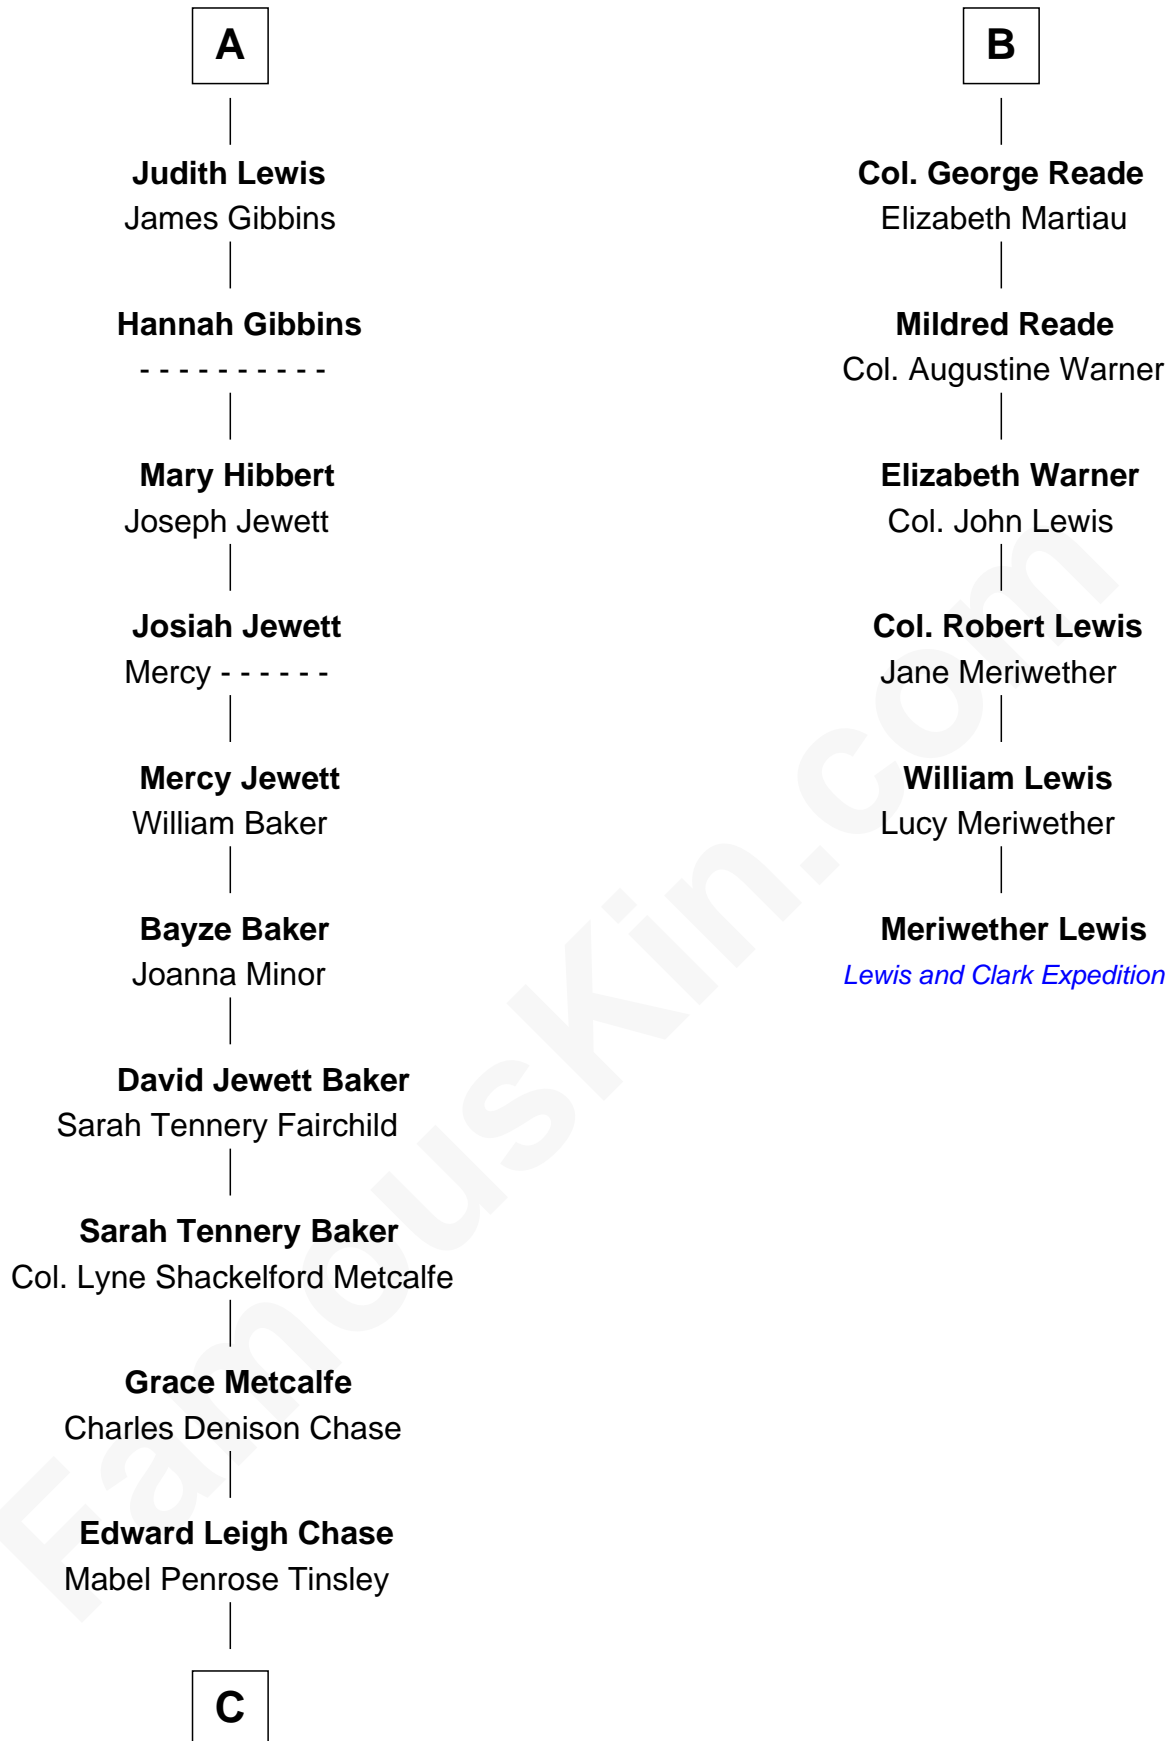

## Relationship Chart of

### Chevy Chase

*Comedian, Actor and Writer*

12th cousin 6 times removed of

**Meriwether Lewis**

*Lewis and Clark Expedition*

**C**

**Edward Tinsley Chase**  
Cathalene Parker Browning

**Chevy Chase**  
*Comedian, Actor and Writer*

FamousKin.com

Chevy Chase photo by [Alan Light](#) (CC BY 2.0)