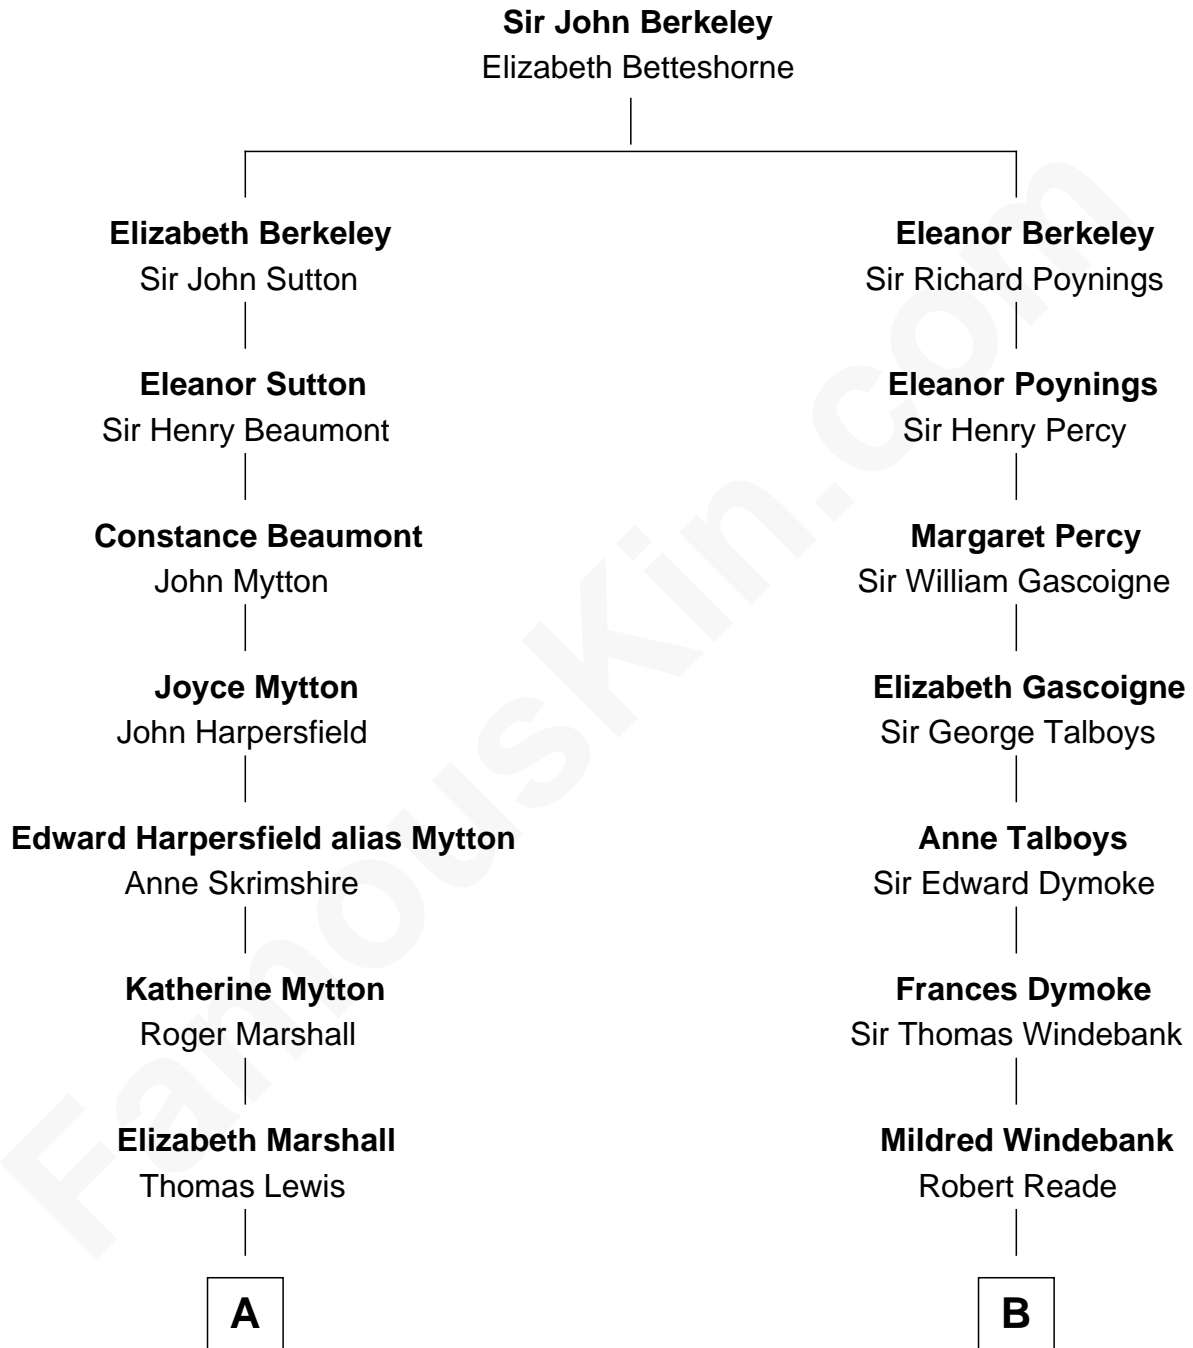

## Relationship Chart of

### Chevy Chase

*Comedian, Actor and Writer*

12th cousin 6 times removed of

**Meriwether Lewis**

*Lewis and Clark Expedition*

**C**

**Edward Tinsley Chase**  
Cathalene Parker Browning

**Chevy Chase**  
*Comedian, Actor and Writer*