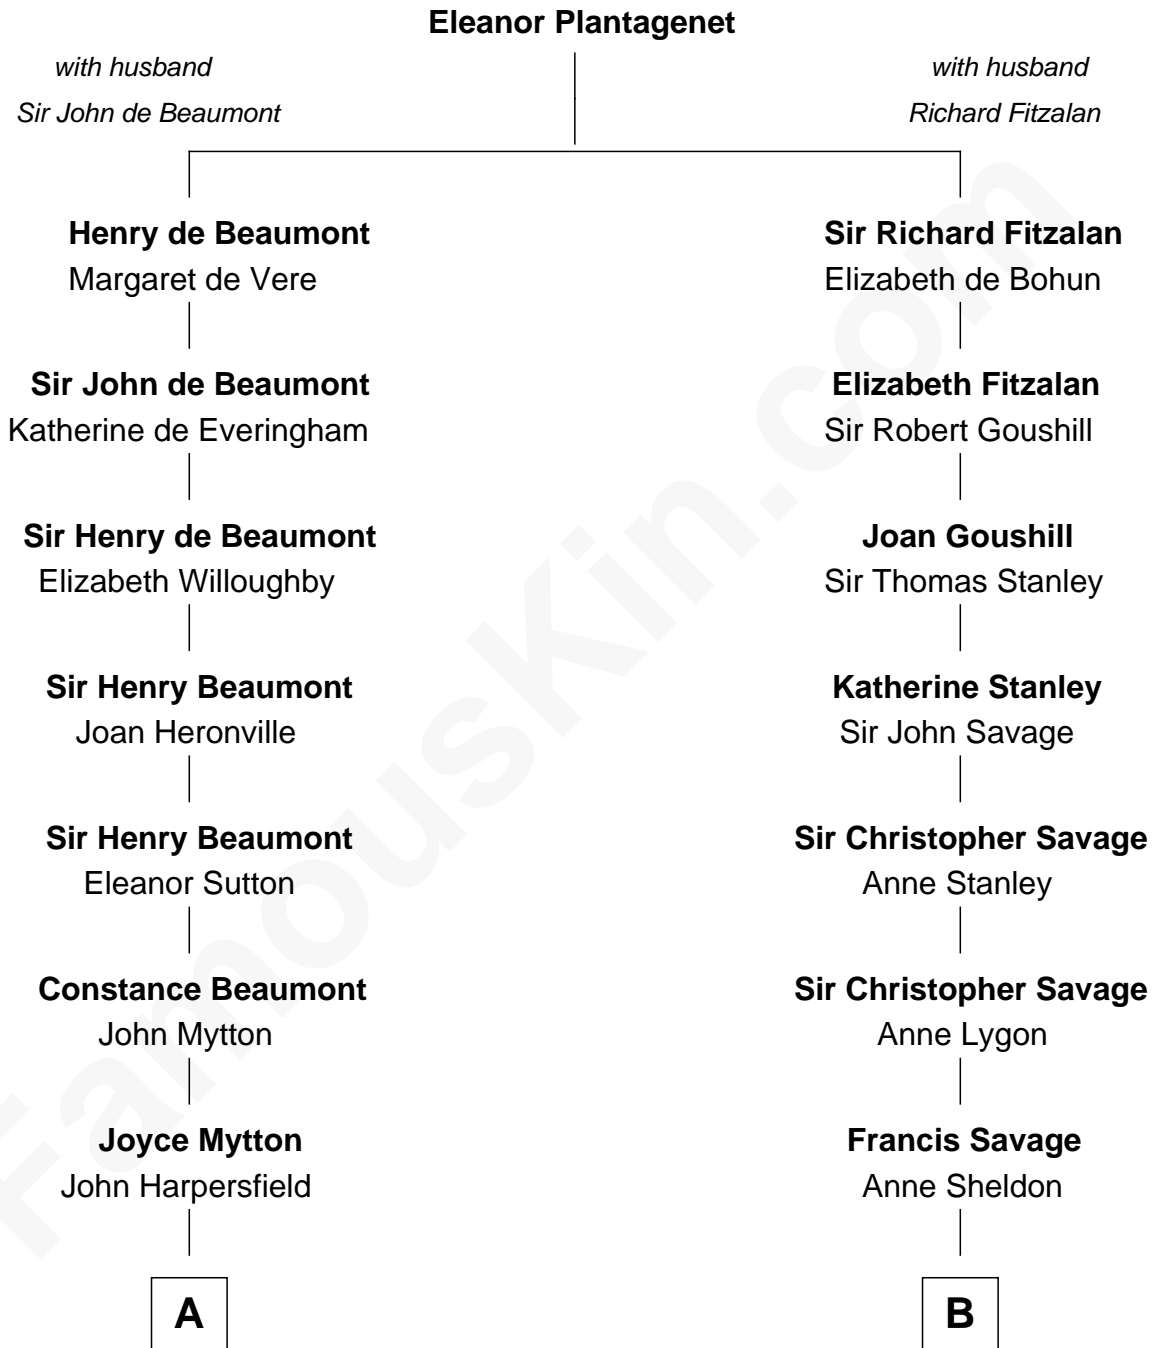

FamousKin.com

Relationship Chart of

Chevy Chase

Comedian, Actor and Writer

14th cousin 7 times removed of

Meriwether Lewis

Lewis and Clark Expedition

C

—
Sarah Tennery Baker

Col. Lyne Shackelford Metcalfe

—
Grace Metcalfe

Charles Denison Chase

—
Edward Leigh Chase

Mabel Penrose Tinsley

—
Edward Tinsley Chase

Cathalene Parker Browning