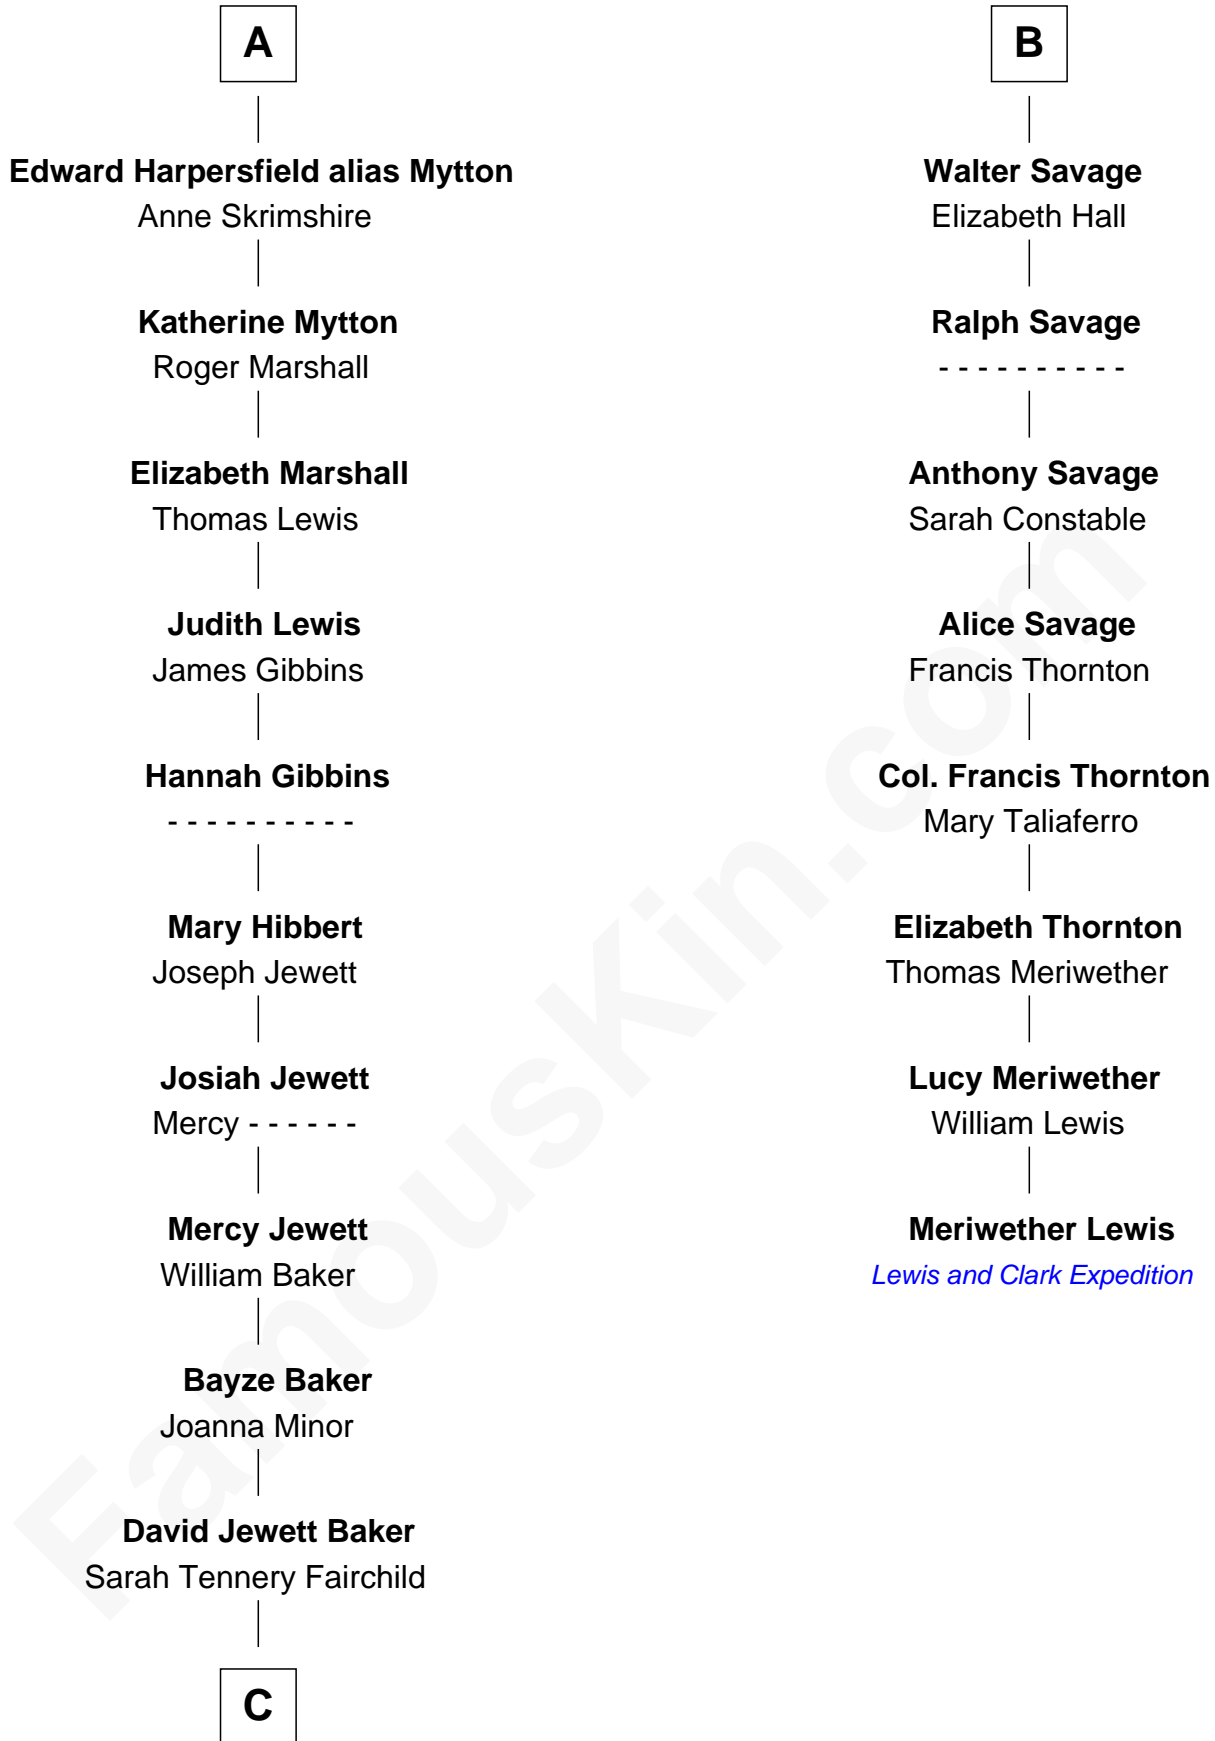

FamousKin.com

Relationship Chart of

Chevy Chase

Comedian, Actor and Writer

14th cousin 7 times removed of

Meriwether Lewis

Lewis and Clark Expedition

C

—
Sarah Tennery Baker

Col. Lyne Shackelford Metcalfe

—
Grace Metcalfe

Charles Denison Chase

—
Edward Leigh Chase

Mabel Penrose Tinsley

—
Edward Tinsley Chase

Cathalene Parker Browning