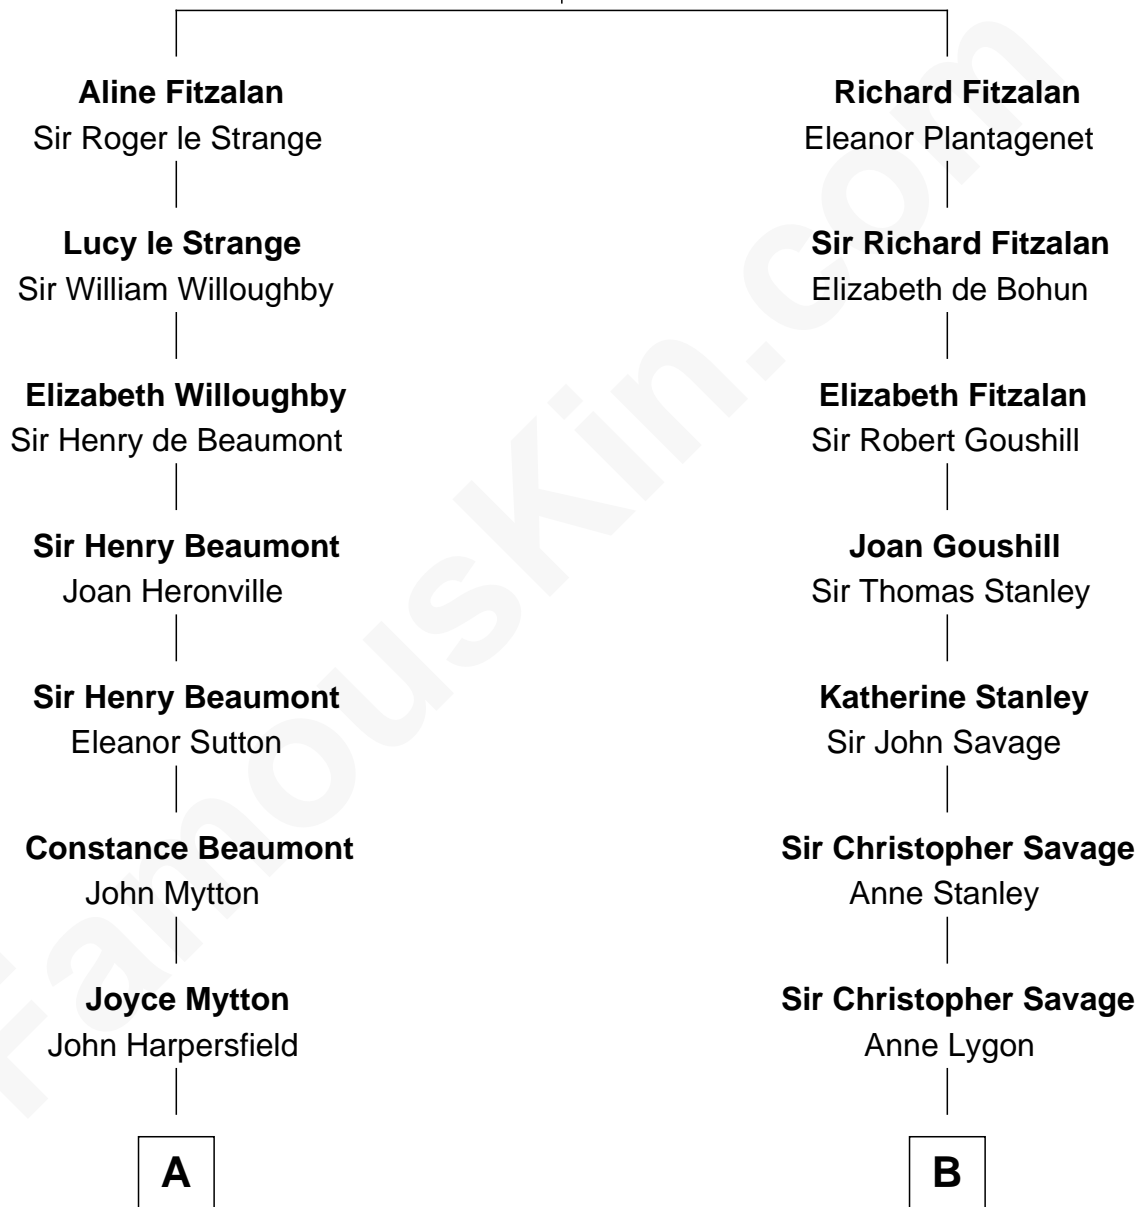

FamousKin.com

Relationship Chart of

Chevy Chase

Comedian, Actor and Writer

15th cousin 6 times removed of

Meriwether Lewis

Lewis and Clark Expedition

Edmund Fitzalan

Alice de Warenne

C

—
Sarah Tennery Baker

Col. Lyne Shackelford Metcalfe

—
Grace Metcalfe

Charles Denison Chase

—
Edward Leigh Chase

Mabel Penrose Tinsley