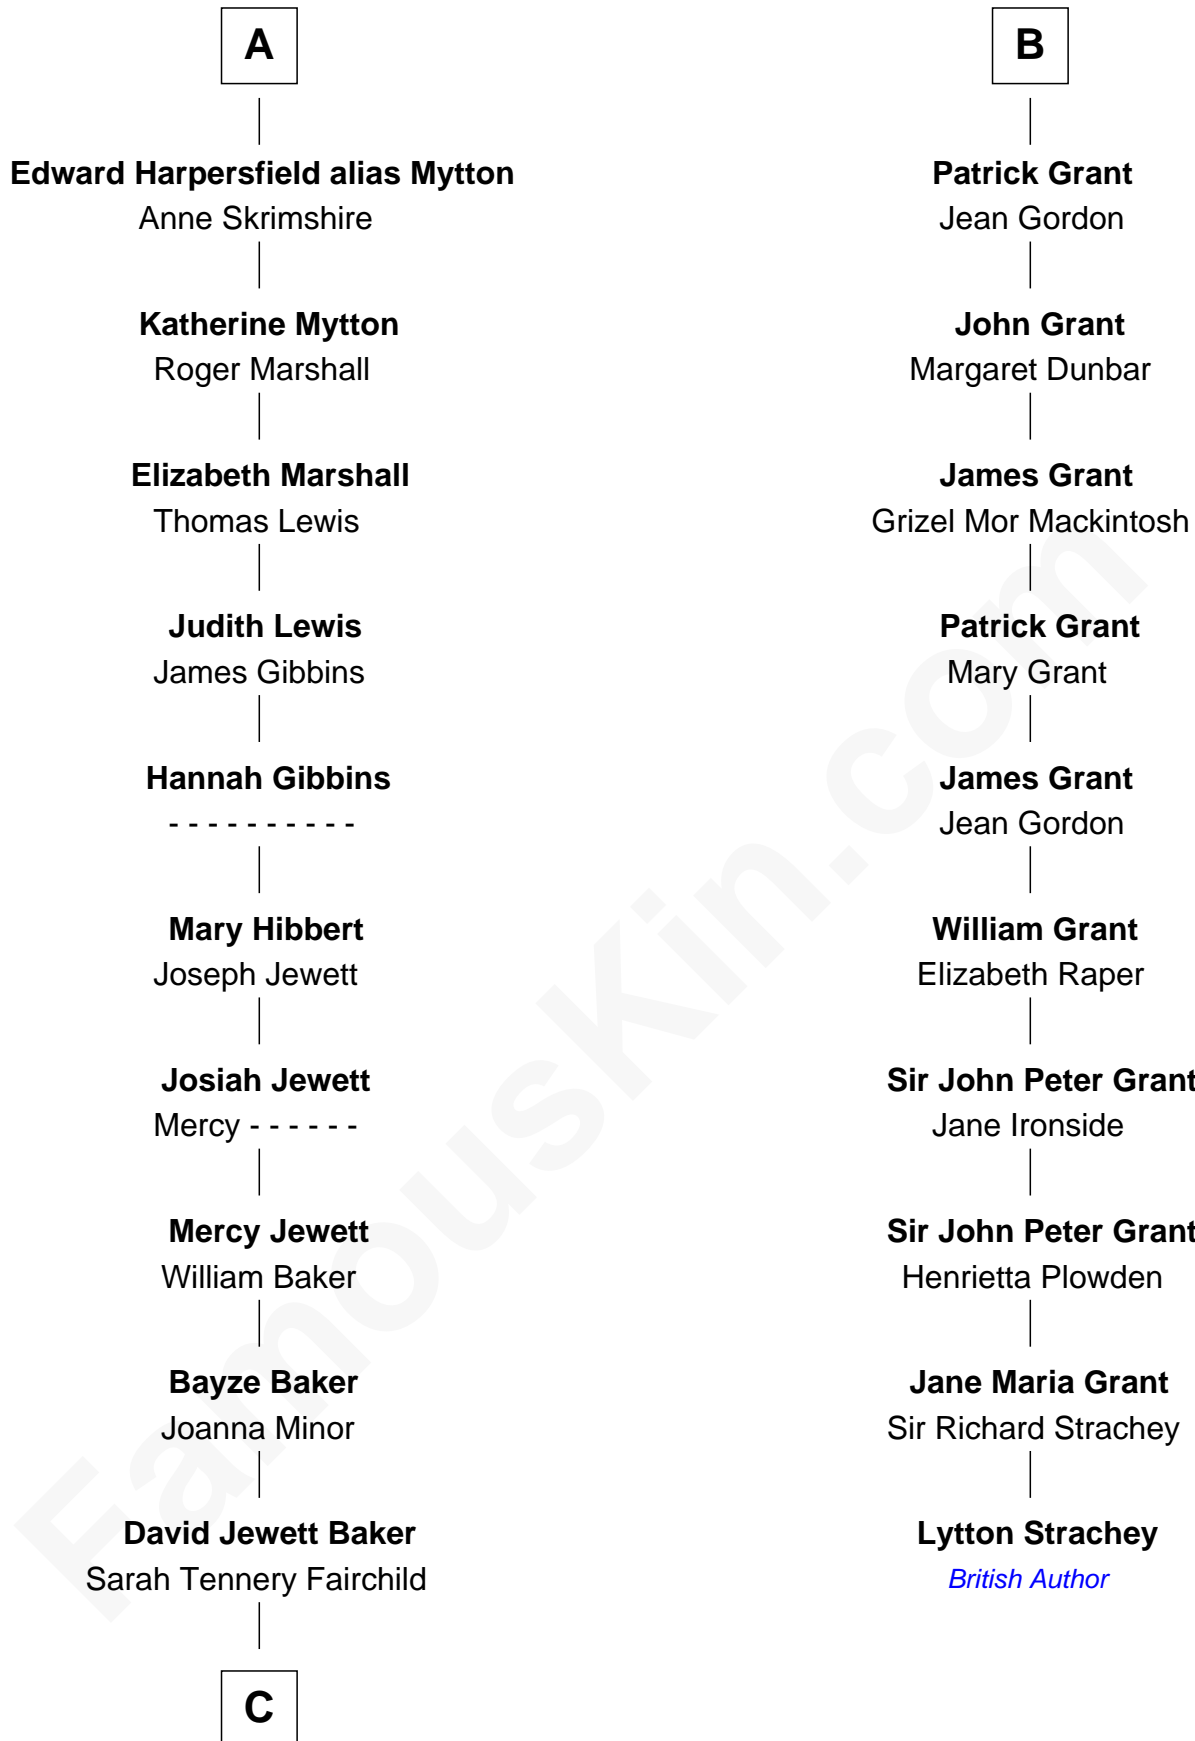

FamousKin.com

Relationship Chart of

Chevy Chase

Comedian, Actor and Writer

16th cousin 5 times removed of

Lytton Strachey

Author and Co-Founder of Bloomsbury Group

C

—
Sarah Tennery Baker

Col. Lyne Shackelford Metcalfe

—
Grace Metcalfe

Charles Denison Chase

—
Edward Leigh Chase

Mabel Penrose Tinsley

—
Edward Tinsley Chase

Cathalene Parker Browning