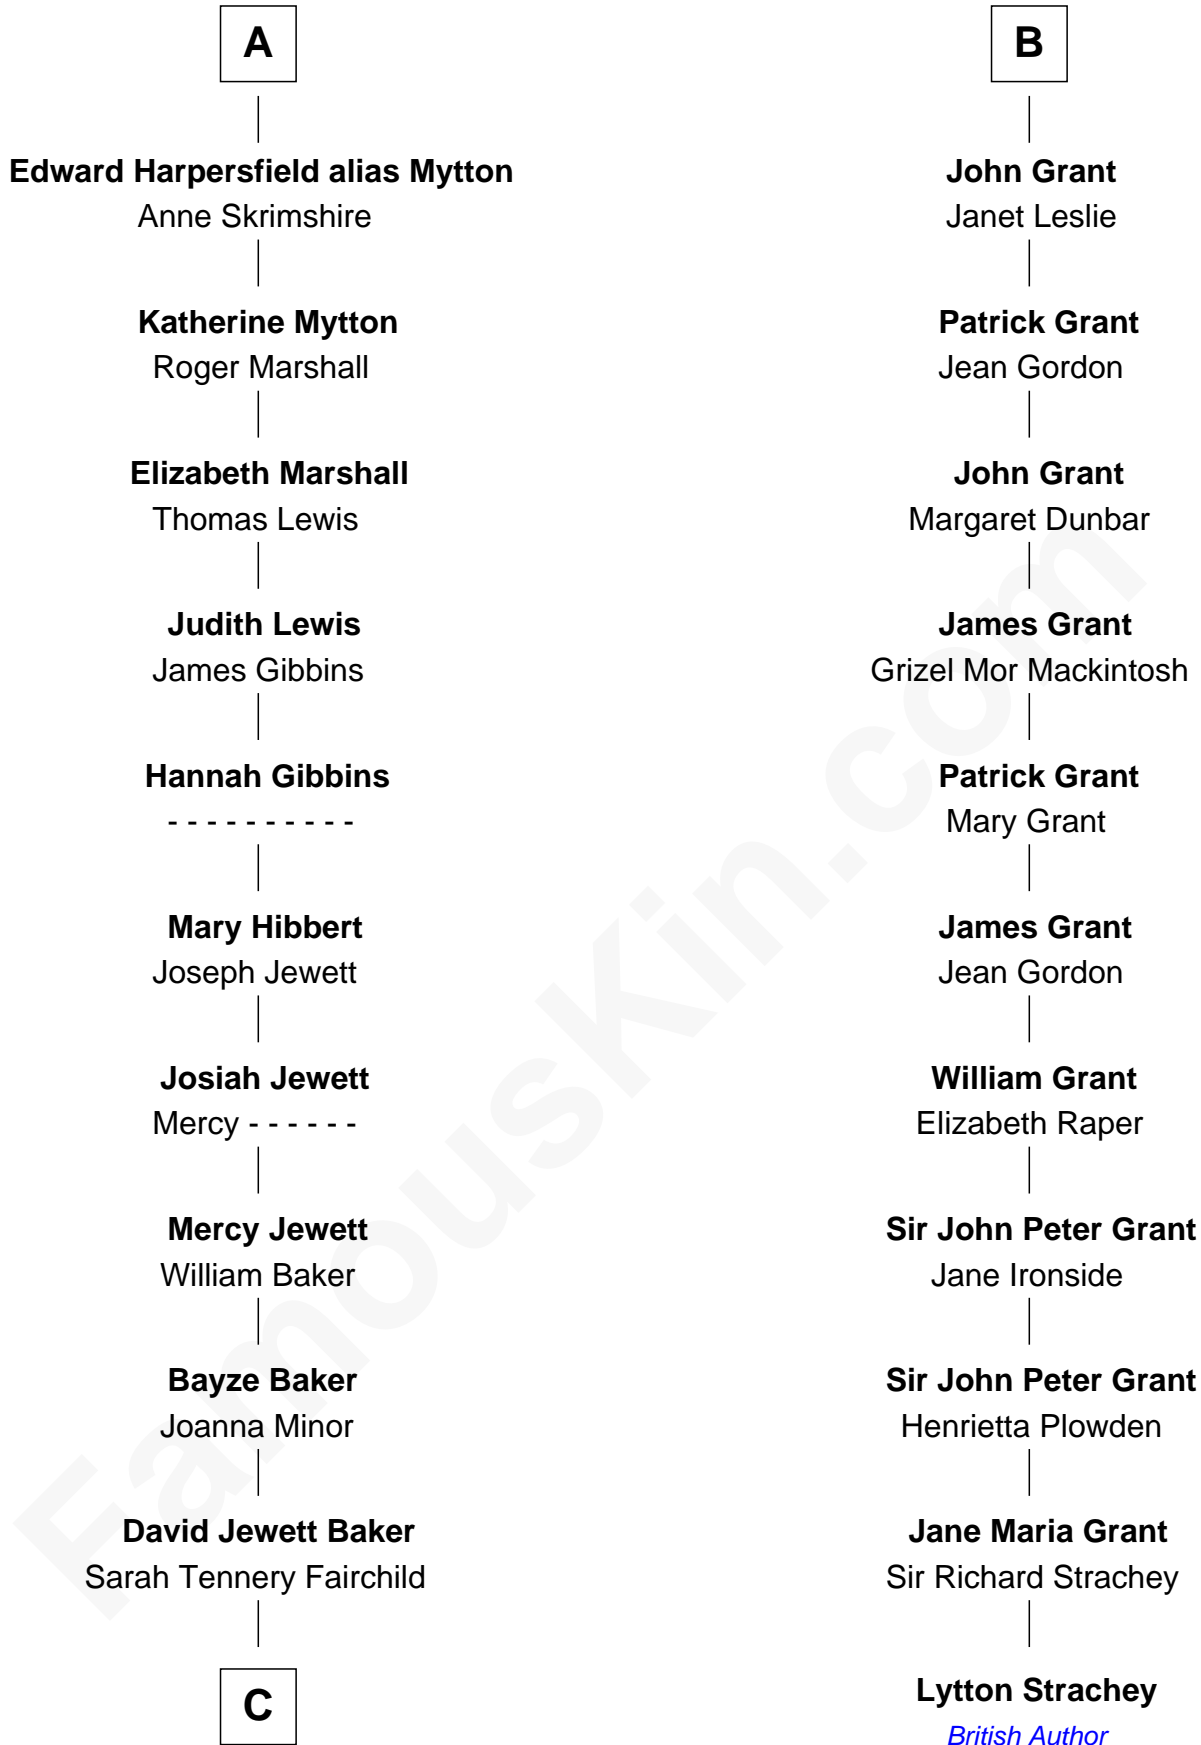

FamousKin.com

Relationship Chart of

Chevy Chase

Comedian, Actor and Writer

17th cousin 4 times removed of

Lytton Strachey

Author and Co-Founder of Bloomsbury Group

Edmund Fitzalan

Alice de Warenne

C

—
Sarah Tennery Baker

Col. Lyne Shackelford Metcalfe

—
Grace Metcalfe

Charles Denison Chase

—
Edward Leigh Chase

Mabel Penrose Tinsley