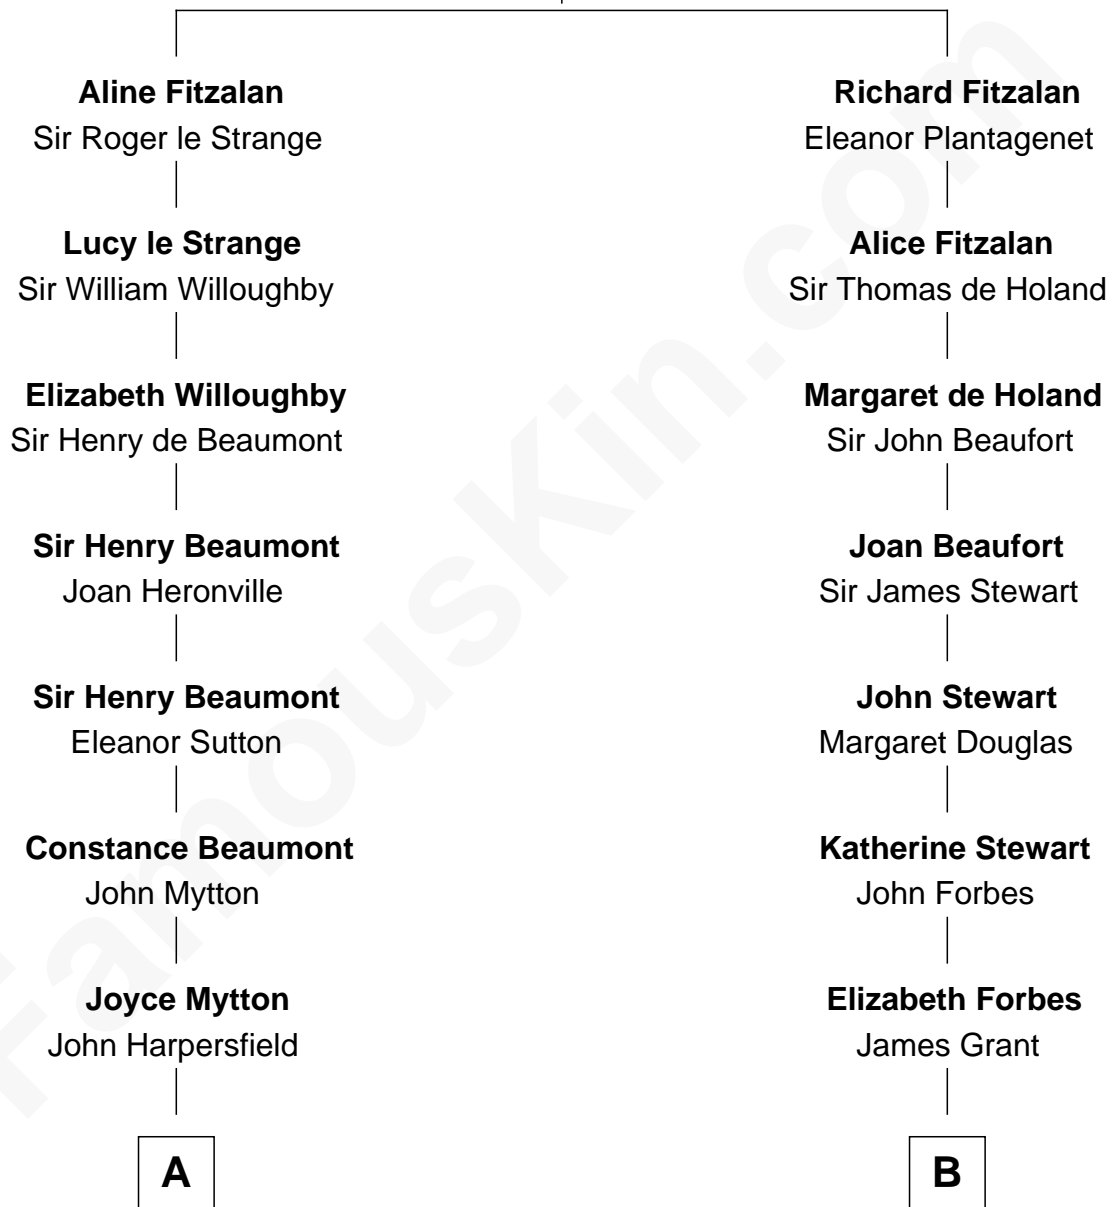

FamousKin.com

Relationship Chart of

Chevy Chase

Comedian, Actor and Writer

17th cousin 4 times removed of

Lytton Strachey

Author and Co-Founder of Bloomsbury Group

Edmund Fitzalan

Alice de Warenne

C

—
Sarah Tennery Baker

Col. Lyne Shackelford Metcalfe

—
Grace Metcalfe

Charles Denison Chase

—
Edward Leigh Chase

Mabel Penrose Tinsley