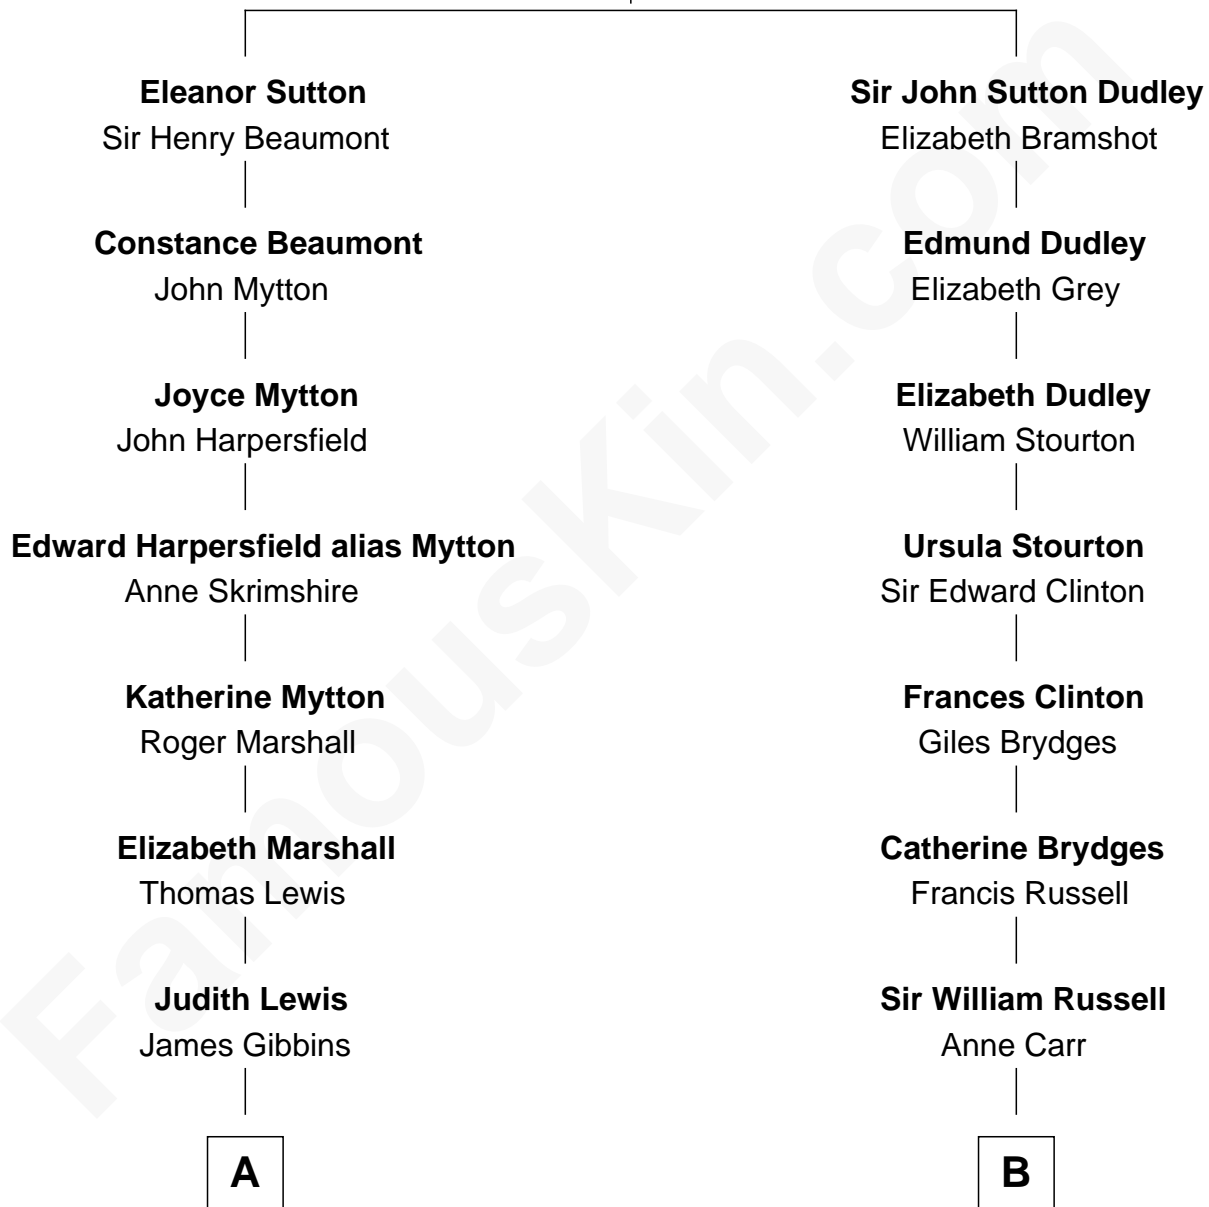

FamousKin.com Relationship Chart of

Chevy Chase

Comedian, Actor and Writer

17th cousin of

Sarah Ferguson

Duchess of York

Sir John Sutton
Elizabeth Berkeley

Chevy Chase photo by [Alan Light](#) (CC BY 2.0)

Sarah Ferguson photo by [Norbert Aepli](#) (CC BY 3.0)