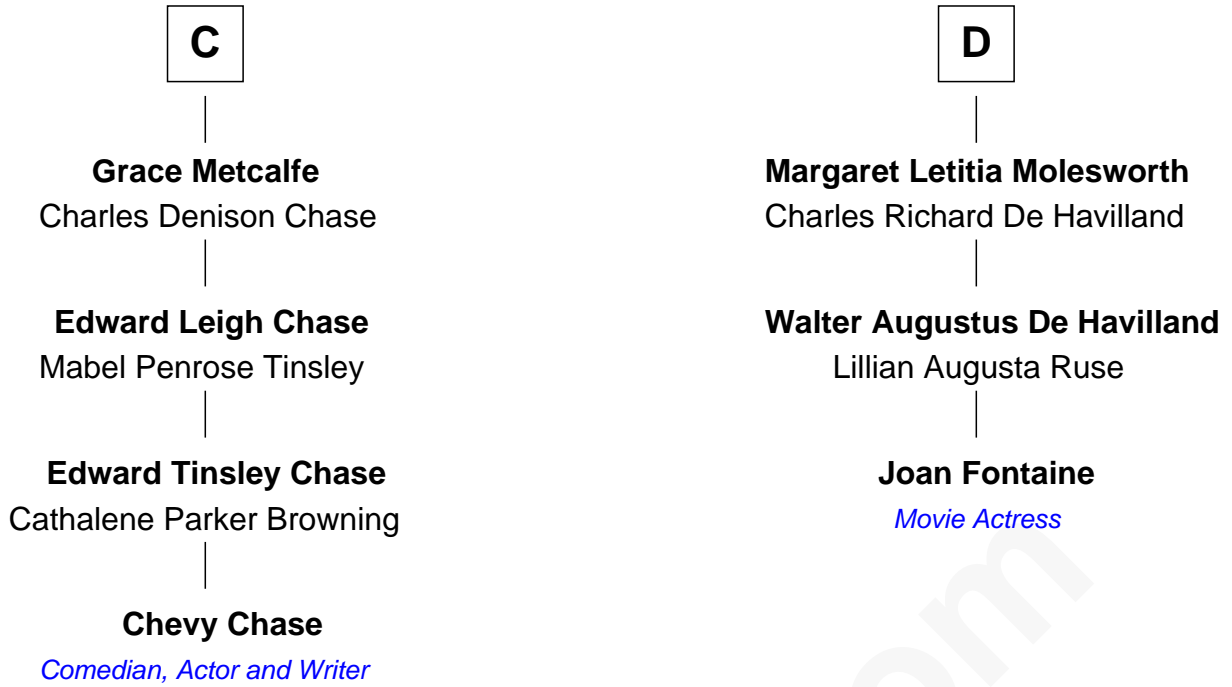

FamousKin.com

Relationship Chart of

Chevy Chase

Comedian, Actor and Writer

19th cousin 1 time removed of

Joan Fontaine

Movie Actress

Sir Maurice de Berkeley

Eve la Zouche

Thomas de Berkeley

Katherine de Clyvedon

Sir John Berkeley

Elizabeth Betteshorne

Elizabeth Berkeley

Sir John Sutton

Eleanor Sutton

Isabel de Berkeley

Sir Robert de Clifford

Sir Roger de Clifford

Maud de Beauchamp

Katherine de Clifford

Sir Ralph de Greystoke

Maud de Greystoke

Eudo de Welles

Sir Lionel de Welles

Joan de Waterton

Eleanor de Welles

Sir Thomas Hoo

Eleanor Hoo

James Carew

B

Chevy Chase photo by [Alan Light](#) (CC BY 2.0)