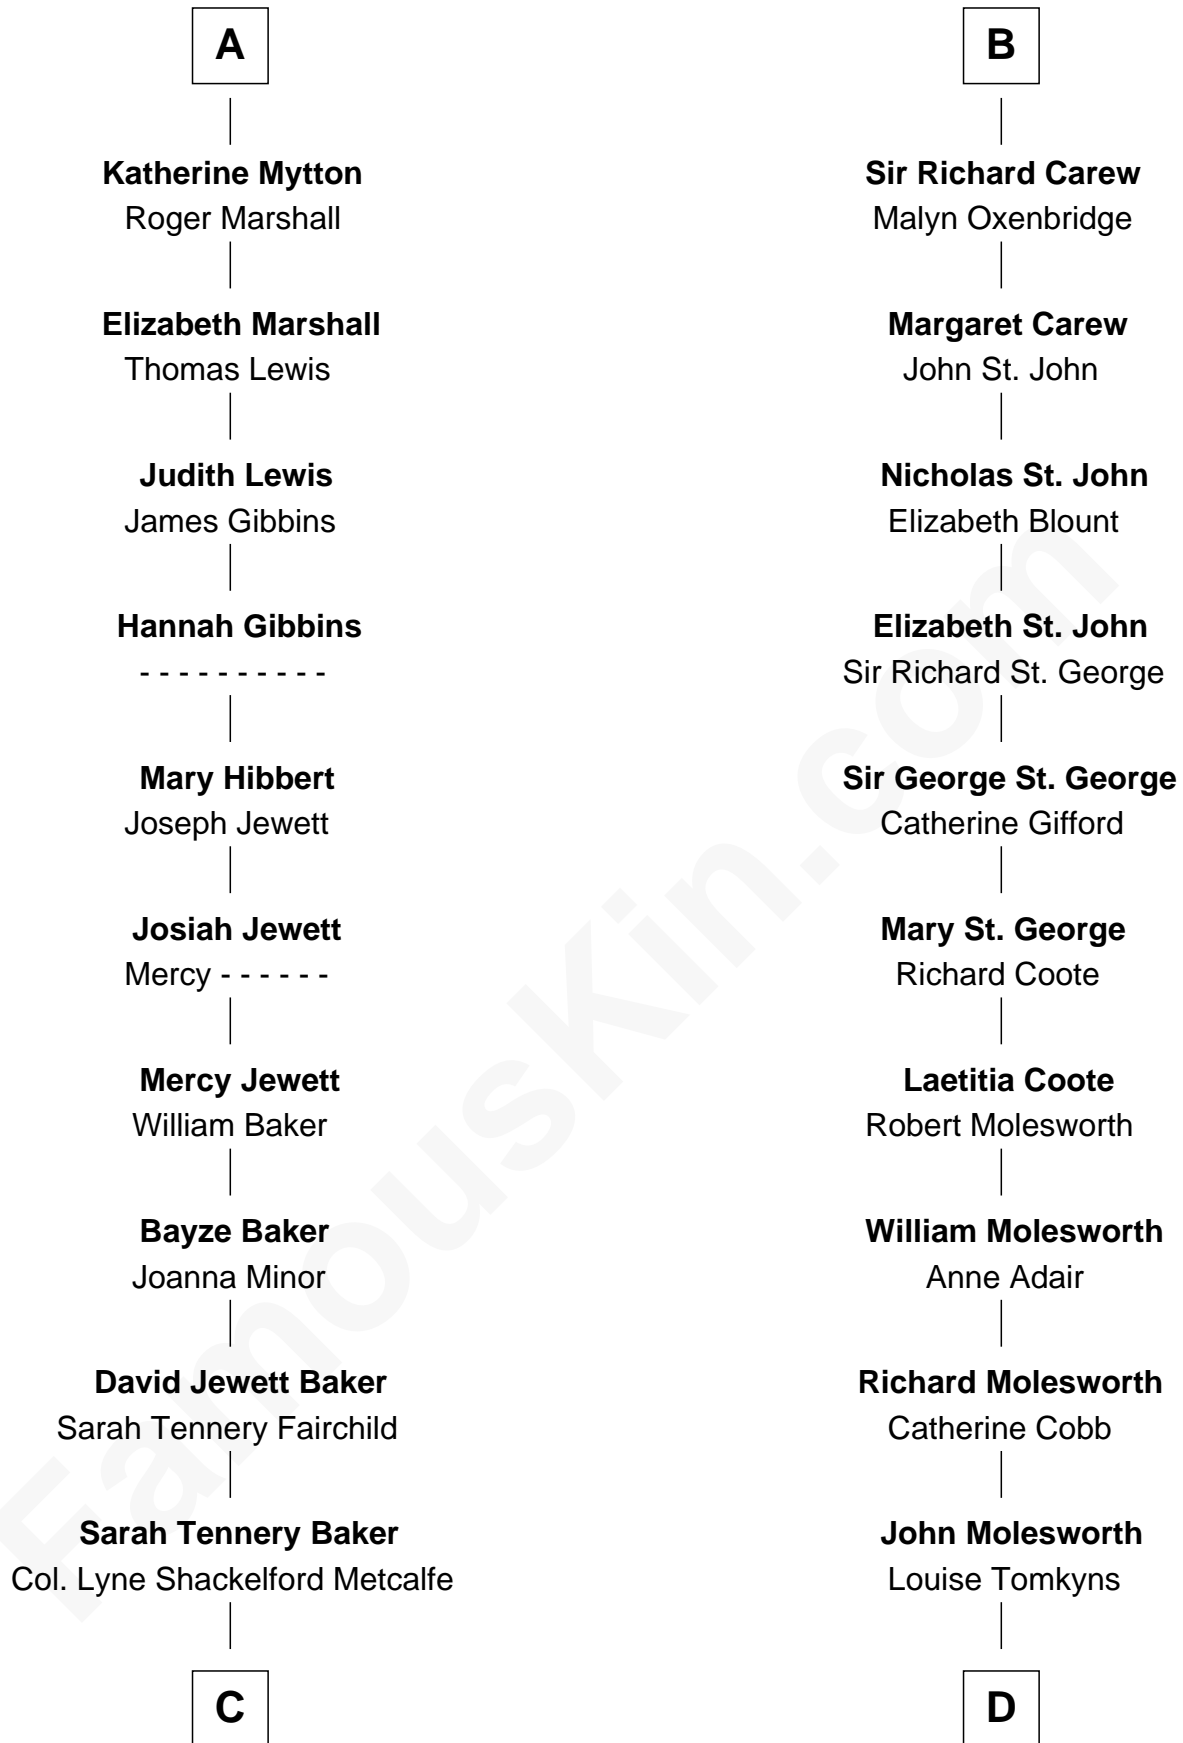

FamousKin.com

Relationship Chart of

Chevy Chase

Comedian, Actor and Writer

19th cousin 1 time removed of

Joan Fontaine

Movie Actress

Sir Maurice de Berkeley

Eve la Zouche

Thomas de Berkeley

Katherine de Clyvedon

Sir John Berkeley

Elizabeth Betteshorne

Elizabeth Berkeley

Sir John Sutton

Eleanor Sutton

Isabel de Berkeley

Sir Robert de Clifford

Sir Roger de Clifford

Maud de Beauchamp

Katherine de Clifford

Sir Ralph de Greystoke

Maud de Greystoke

Eudo de Welles

Sir Lionel de Welles

Joan de Waterton

Eleanor de Welles

Sir Thomas Hoo

Eleanor Hoo

James Carew

B

Chevy Chase photo by [Alan Light](#) (CC BY 2.0)