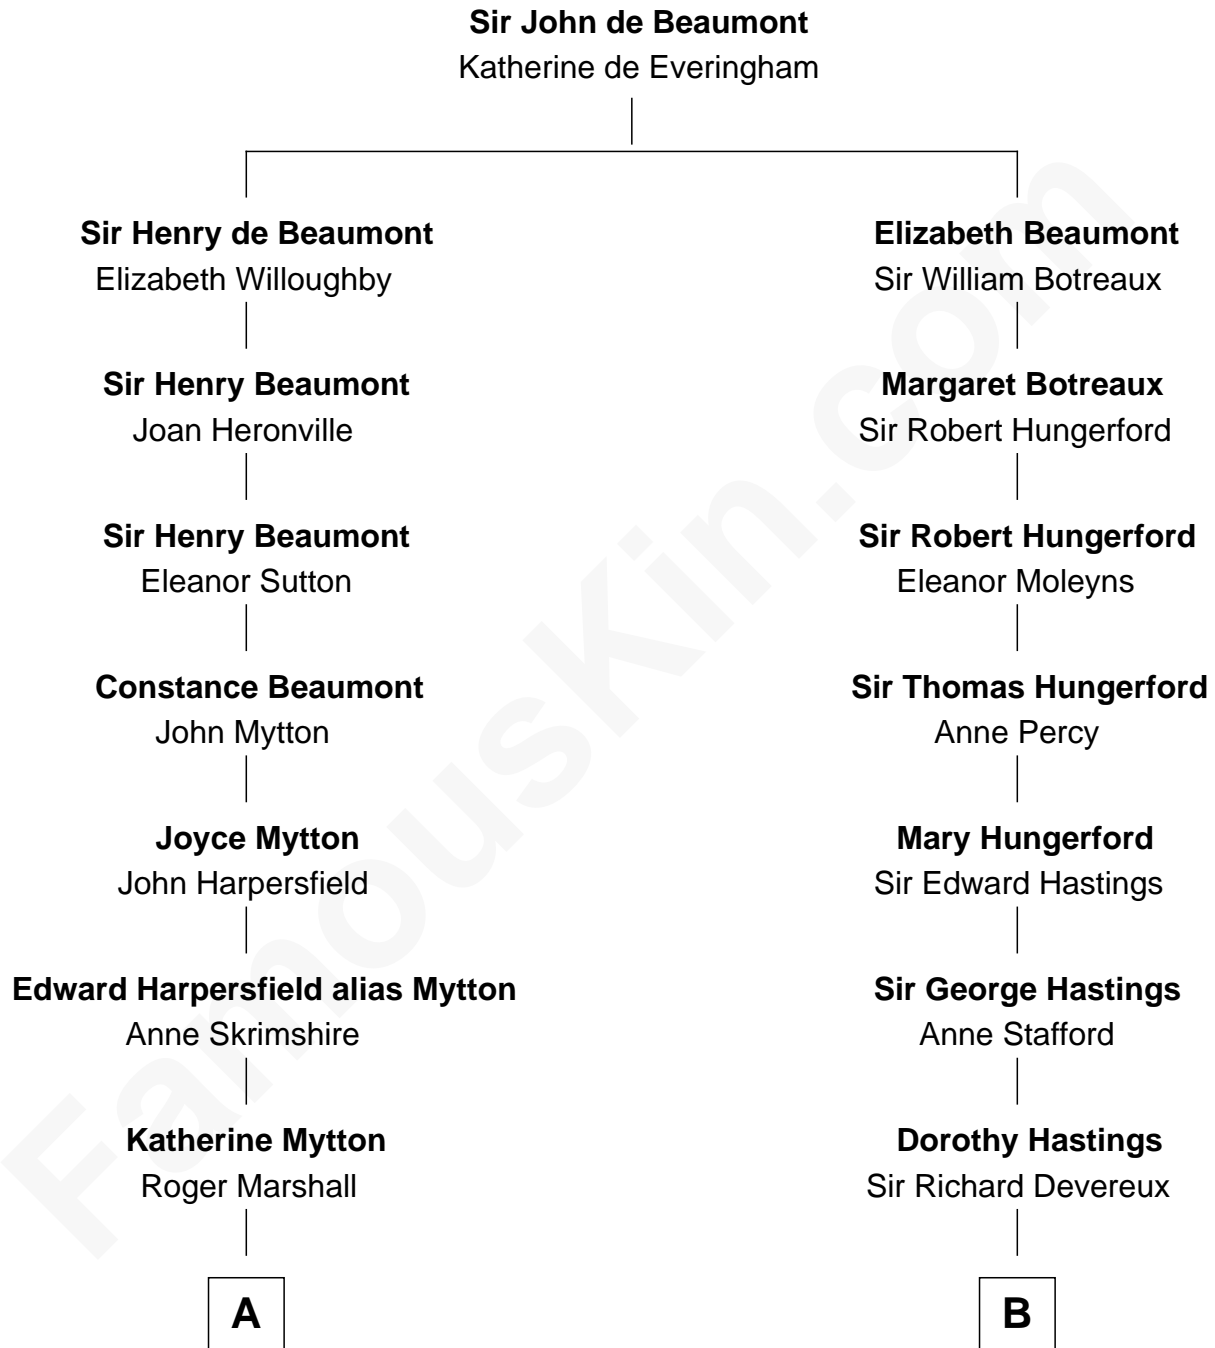

## Relationship Chart of

### Chevy Chase

Comedian, Actor and Writer

15th cousin 4 times removed of

**Lt. Gen. James Brudenell**

Leader of the "Charge of the Light Brigade"

**C**

—  
**Edward Leigh Chase**  
Mabel Penrose Tinsley

—  
**Edward Tinsley Chase**  
Cathalene Parker Browning