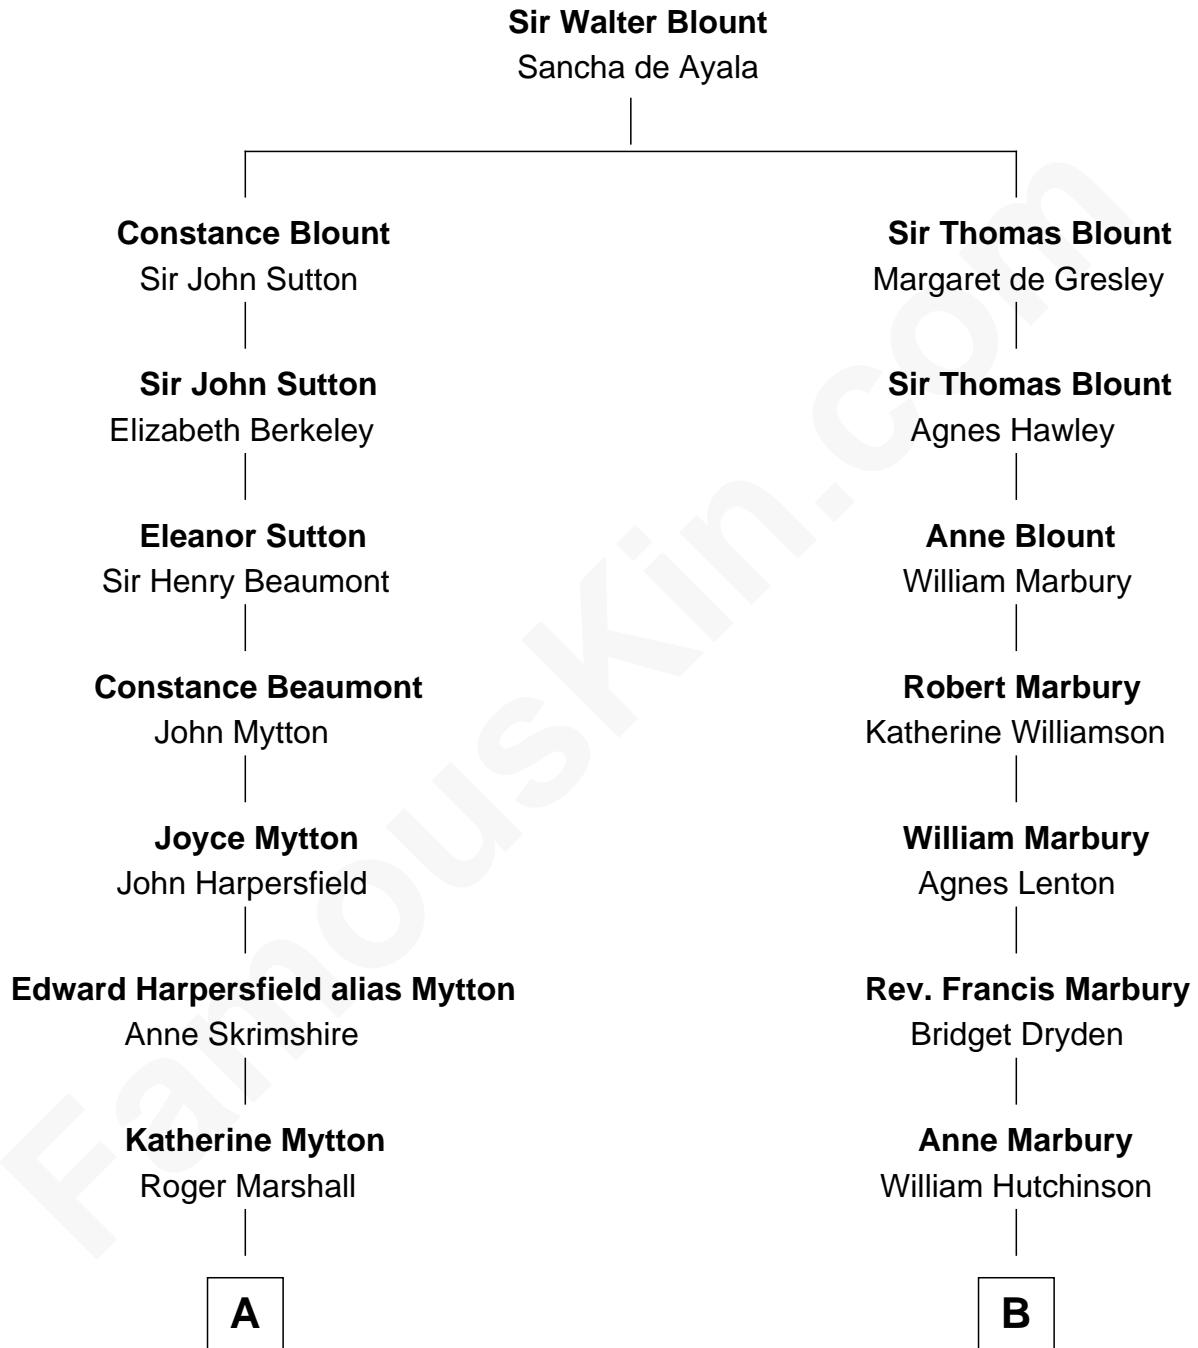

FamousKin.com

Relationship Chart of

Chevy Chase

Comedian, Actor and Writer

17th cousin 2 times removed of

Erskine Childers

4th President of Ireland

C

—
Edward Leigh Chase
Mabel Penrose Tinsley

—
Edward Tinsley Chase
Cathalene Parker Browning

—
Chevy Chase
Comedian, Actor and Writer

FamousKin.com