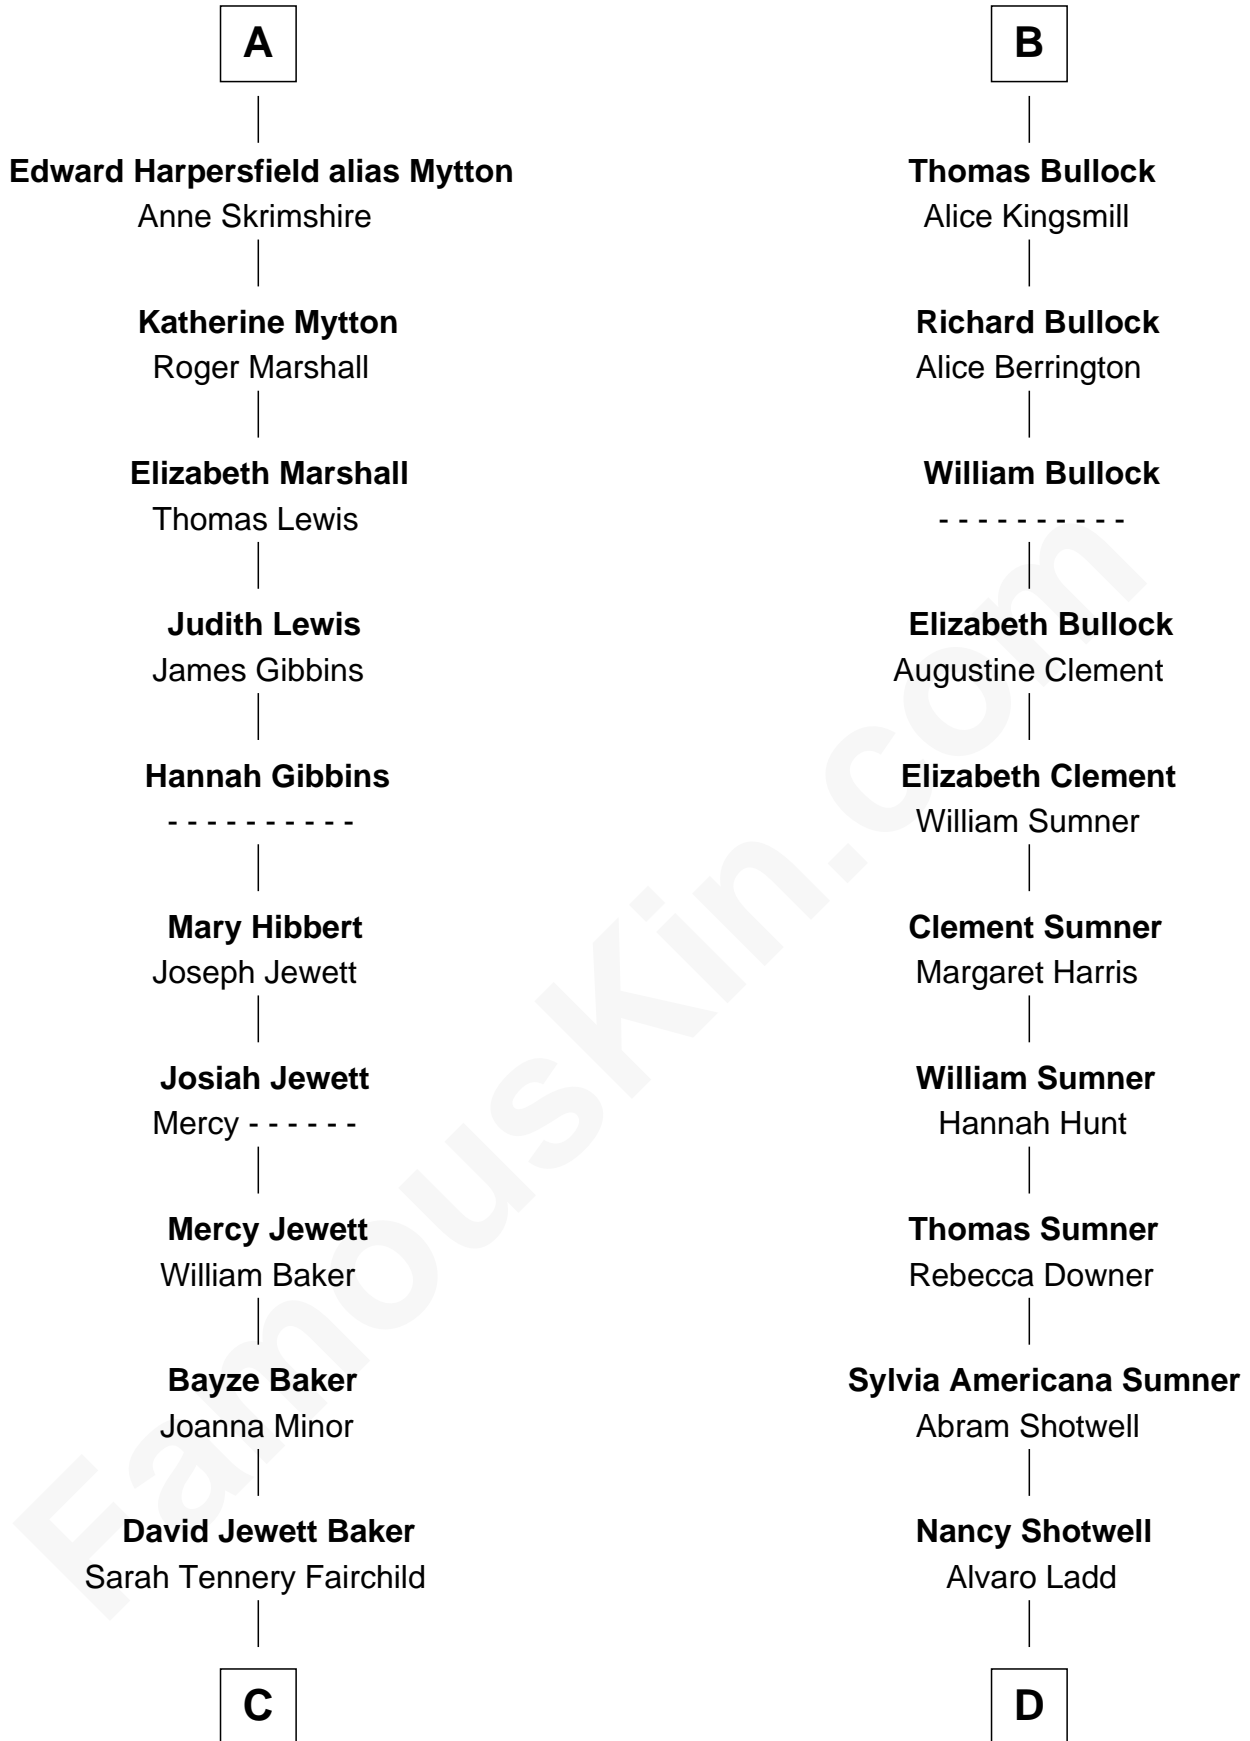

FamousKin.com

Relationship Chart of

Chevy Chase

Comedian, Actor and Writer

19th cousin 2 times removed of

Alan Ladd

Movie Actor

Edmund Fitzalan

Alice de Warenne

C

Sarah Tennery Baker
Col. Lyne Shackelford Metcalfe

Grace Metcalfe
Charles Denison Chase

Edward Leigh Chase
Mabel Penrose Tinsley

Edward Tinsley Chase
Cathalene Parker Browning

Chevy Chase
Comedian, Actor and Writer