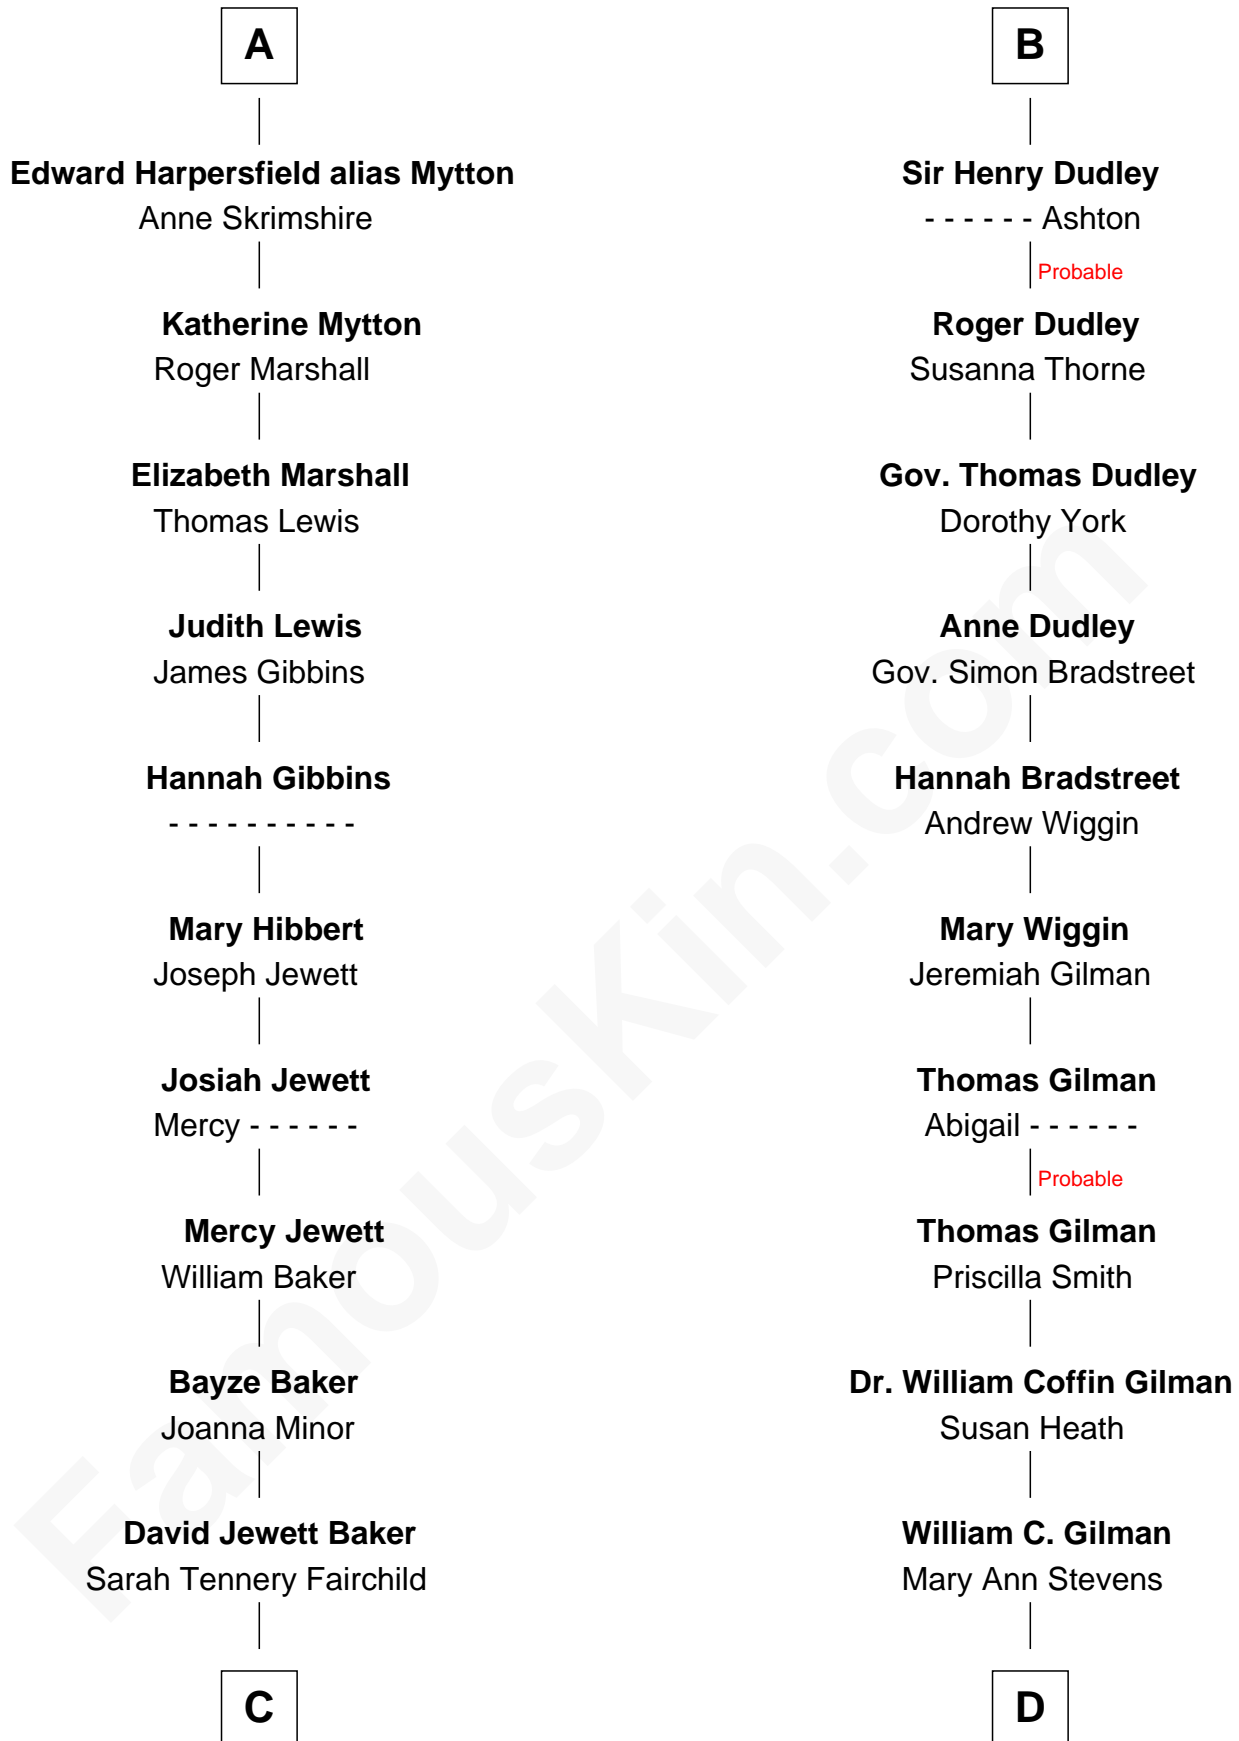

## Relationship Chart of

### Chevy Chase

*Comedian, Actor and Writer*

20th cousin 1 time removed of

**George Hamilton**

*TV and Movie Actor*

**Edmund Fitzalan**

Alice de Warenne

**C**

**Sarah Tennery Baker**  
Col. Lyne Shackelford Metcalfe

**Grace Metcalfe**  
Charles Denison Chase

**Edward Leigh Chase**  
Mabel Penrose Tinsley

**Edward Tinsley Chase**  
Cathalene Parker Browning

**Chevy Chase**  
*Comedian, Actor and Writer*

**D**

**George C. Gilman**  
Elizabeth Melissa Lane

**Lillian C. Gilman**  
Harry Fuller Hamilton

**George William Hamilton**  
Anne Lucille Stevens

**George Hamilton**  
*TV and Movie Actor*