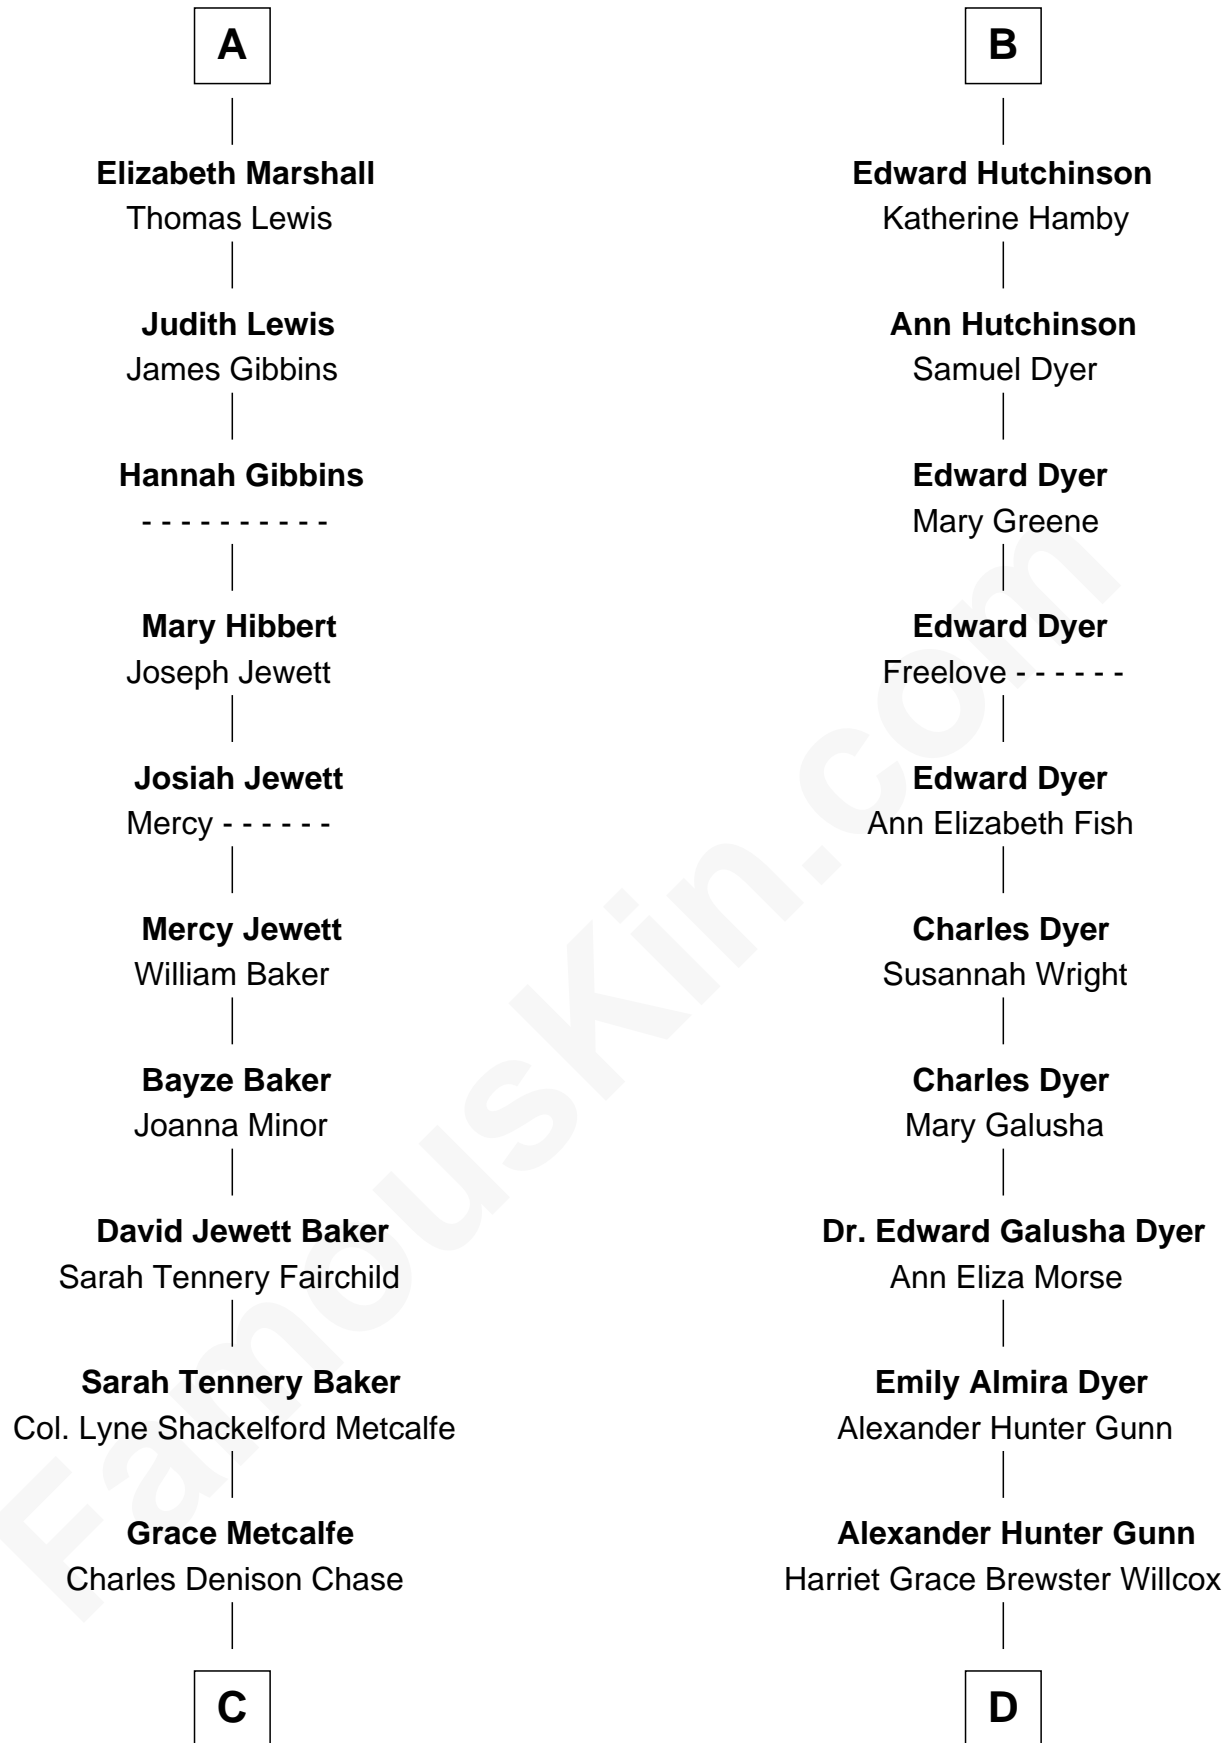

FamousKin.com

Relationship Chart of

Chevy Chase

Comedian, Actor and Writer

19th cousin of

Andrew Shue

TV Actor

Sir Walter Blount

Sancha de Ayala

C

Edward Leigh Chase
Mabel Penrose Tinsley

Edward Tinsley Chase
Cathalene Parker Browning

Chevy Chase
Comedian, Actor and Writer

D

Mary Brewster Gunn
Adoniram Judson Wells

Anne Brewster Wells
James William Shue