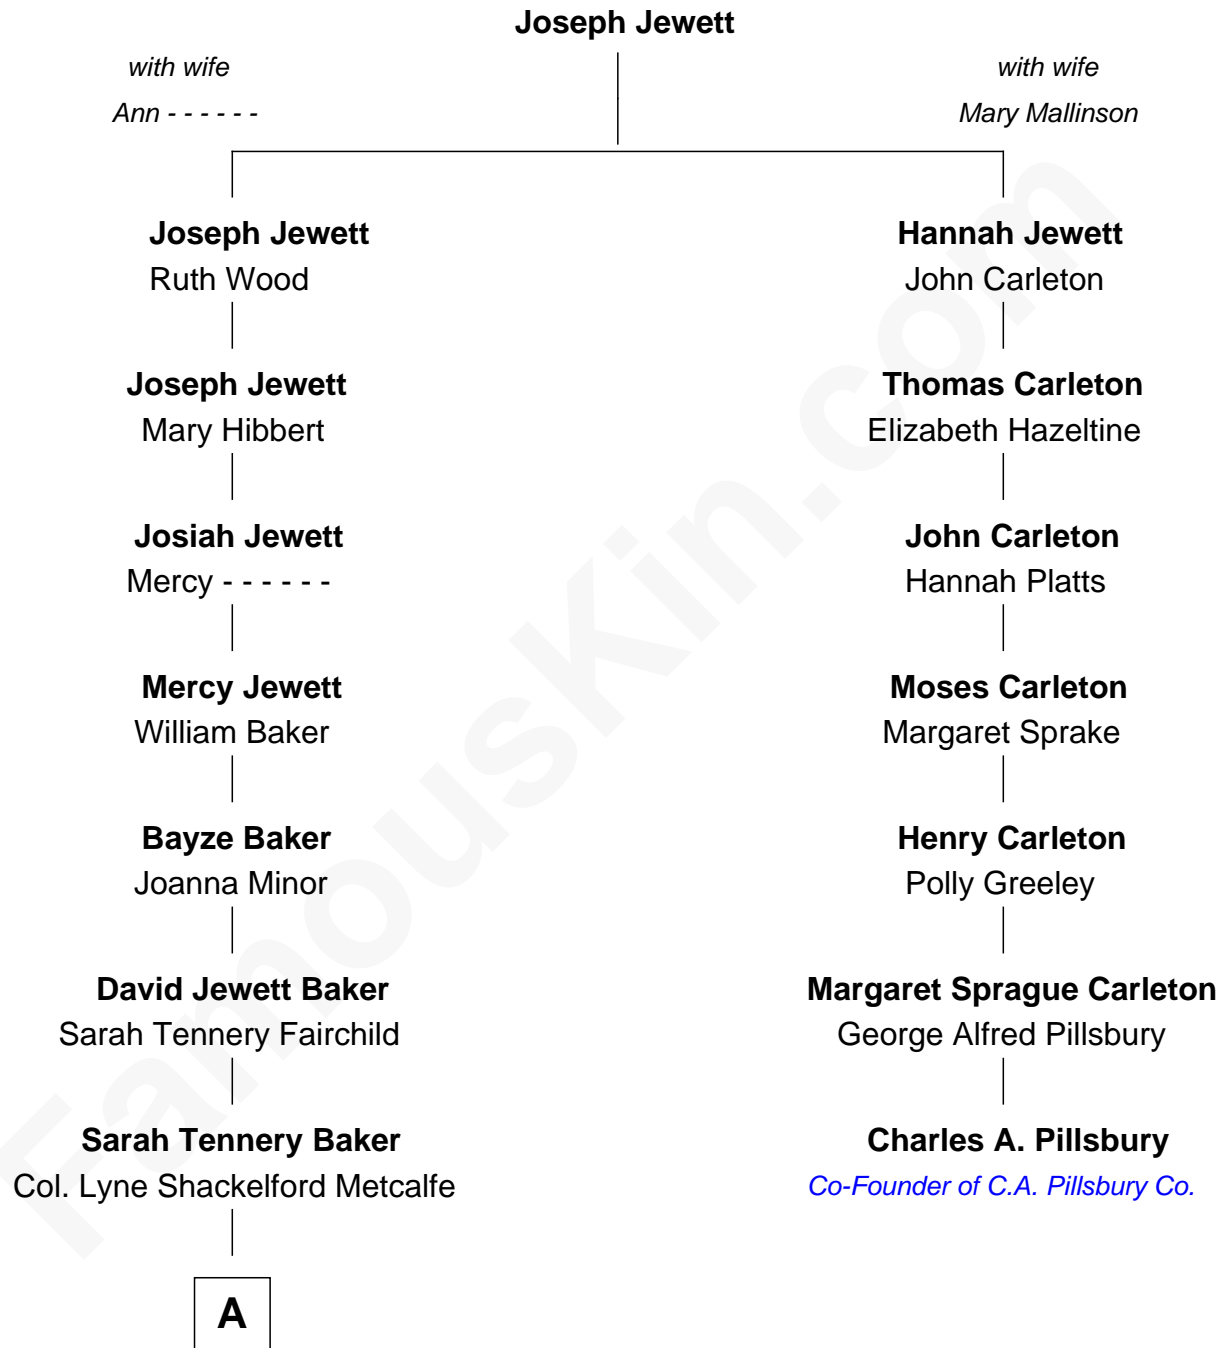

FamousKin.com

Relationship Chart of

Chevy Chase

Comedian, Actor and Writer

6th cousin 4 times removed of

Charles A. Pillsbury

Co-Founder of C.A. Pillsbury Co.

A

—
Grace Metcalfe

Charles Denison Chase

—
Edward Leigh Chase

Mabel Penrose Tinsley

—
Edward Tinsley Chase

Cathalene Parker Browning

—
Chevy Chase

Comedian, Actor and Writer