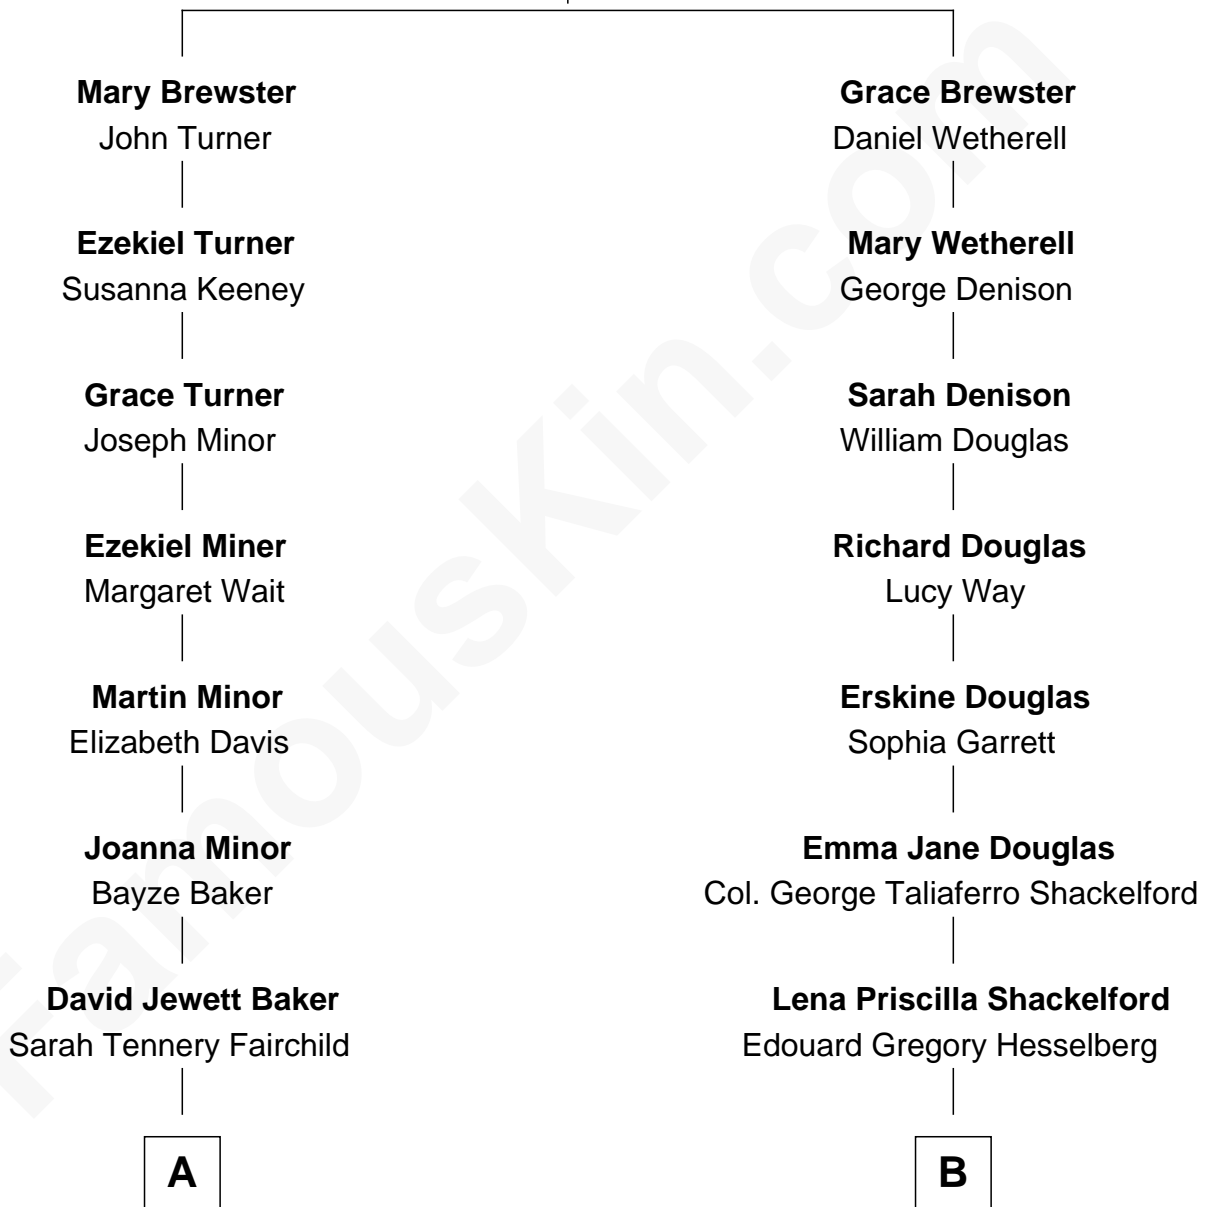

FamousKin.com

Relationship Chart of

Chevy Chase

Comedian, Actor and Writer

9th cousin 2 times removed of

Illeana Douglas

TV and Movie Actress

Jonathan Brewster

Lucretia Oldham

A

Sarah Tennery Baker
Col. Lyne Shackelford Metcalfe

Grace Metcalfe
Charles Denison Chase

Edward Leigh Chase
Mabel Penrose Tinsley

Edward Tinsley Chase
Cathalene Parker Browning

Chevy Chase
Comedian, Actor and Writer