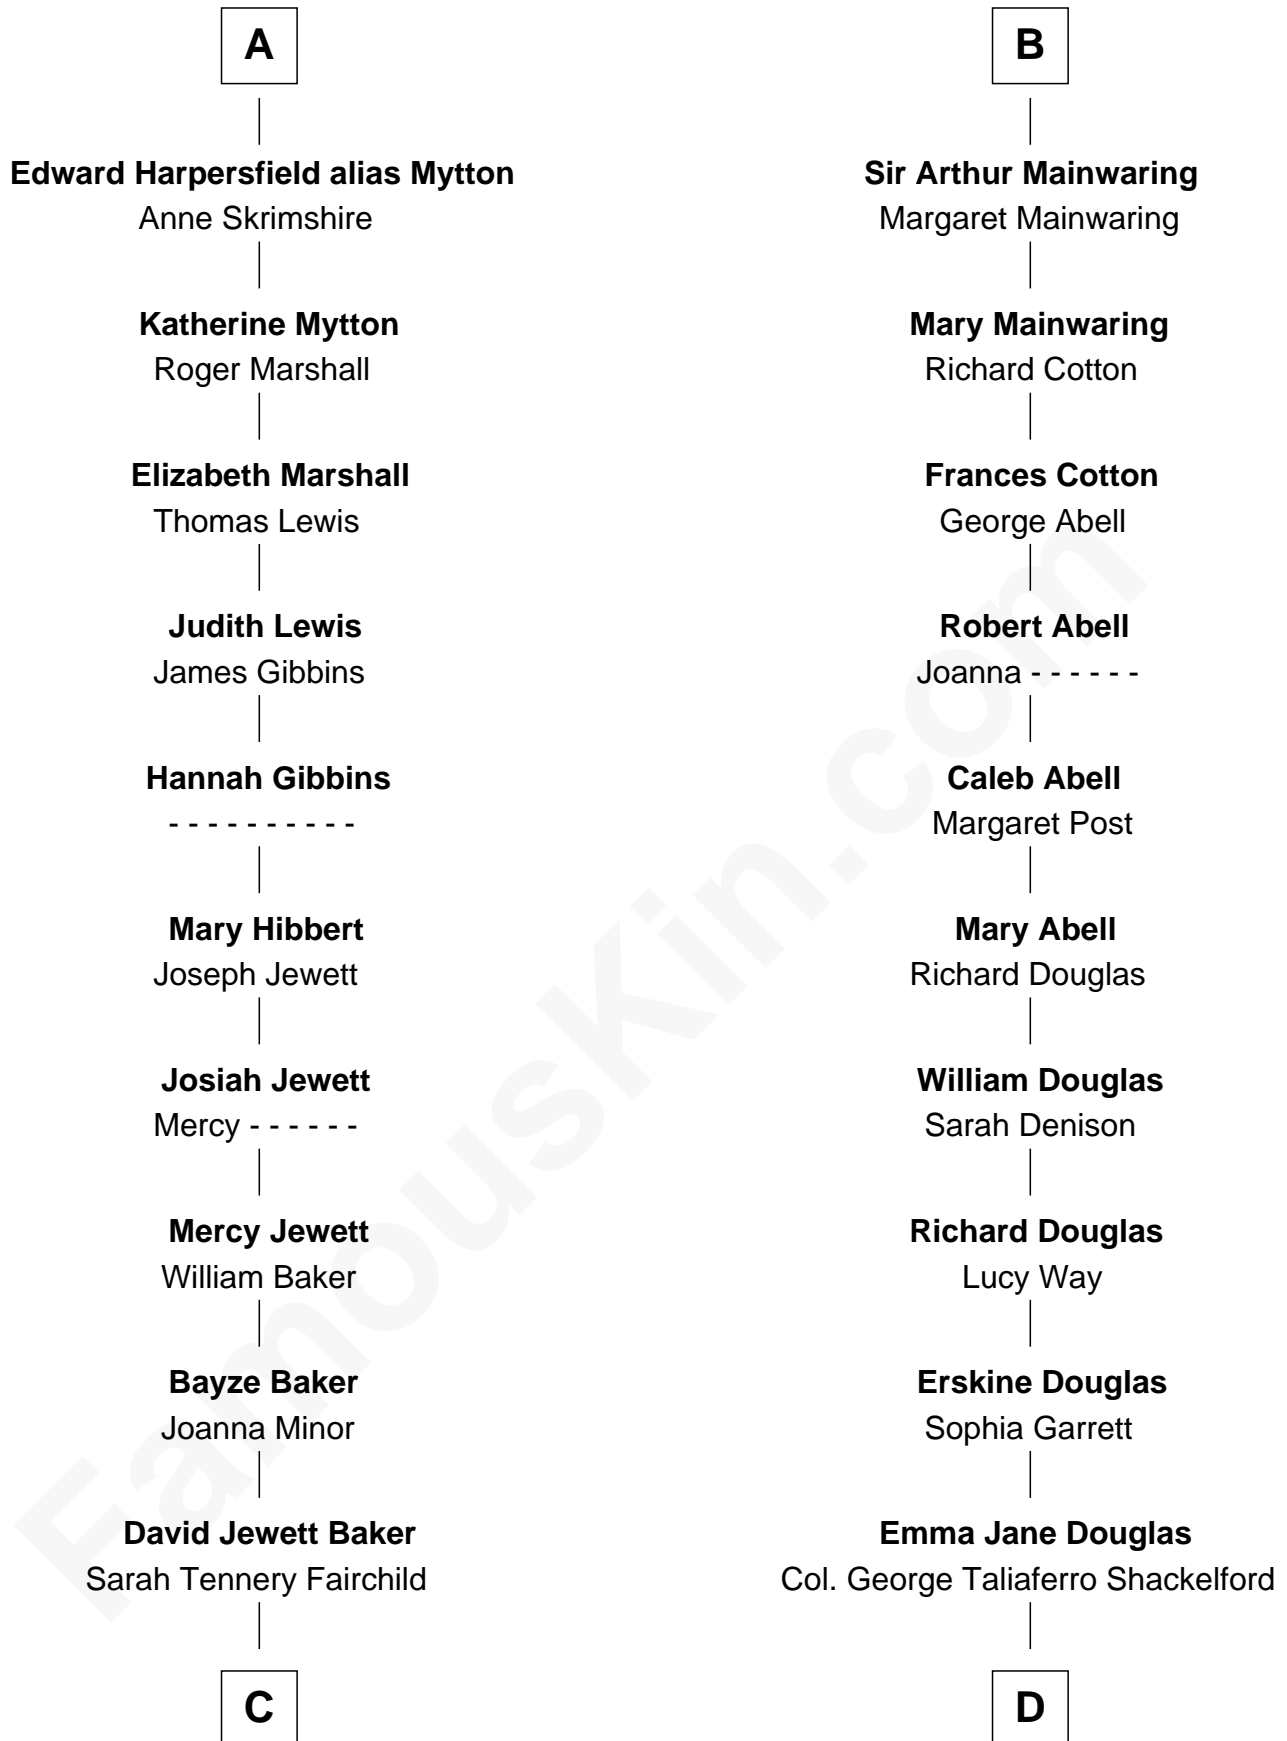

FamousKin.com

Relationship Chart of

Chevy Chase

Comedian, Actor and Writer

18th cousin 3 times removed of

Melvyn Douglas
Movie Actor

C

Sarah Tennery Baker
Col. Lyne Shackelford Metcalfe

Grace Metcalfe
Charles Denison Chase

Edward Leigh Chase
Mabel Penrose Tinsley

Edward Tinsley Chase
Cathalene Parker Browning

Chevy Chase
Comedian, Actor and Writer

D

Lena Priscilla Shackelford
Edouard Gregory Hesselberg