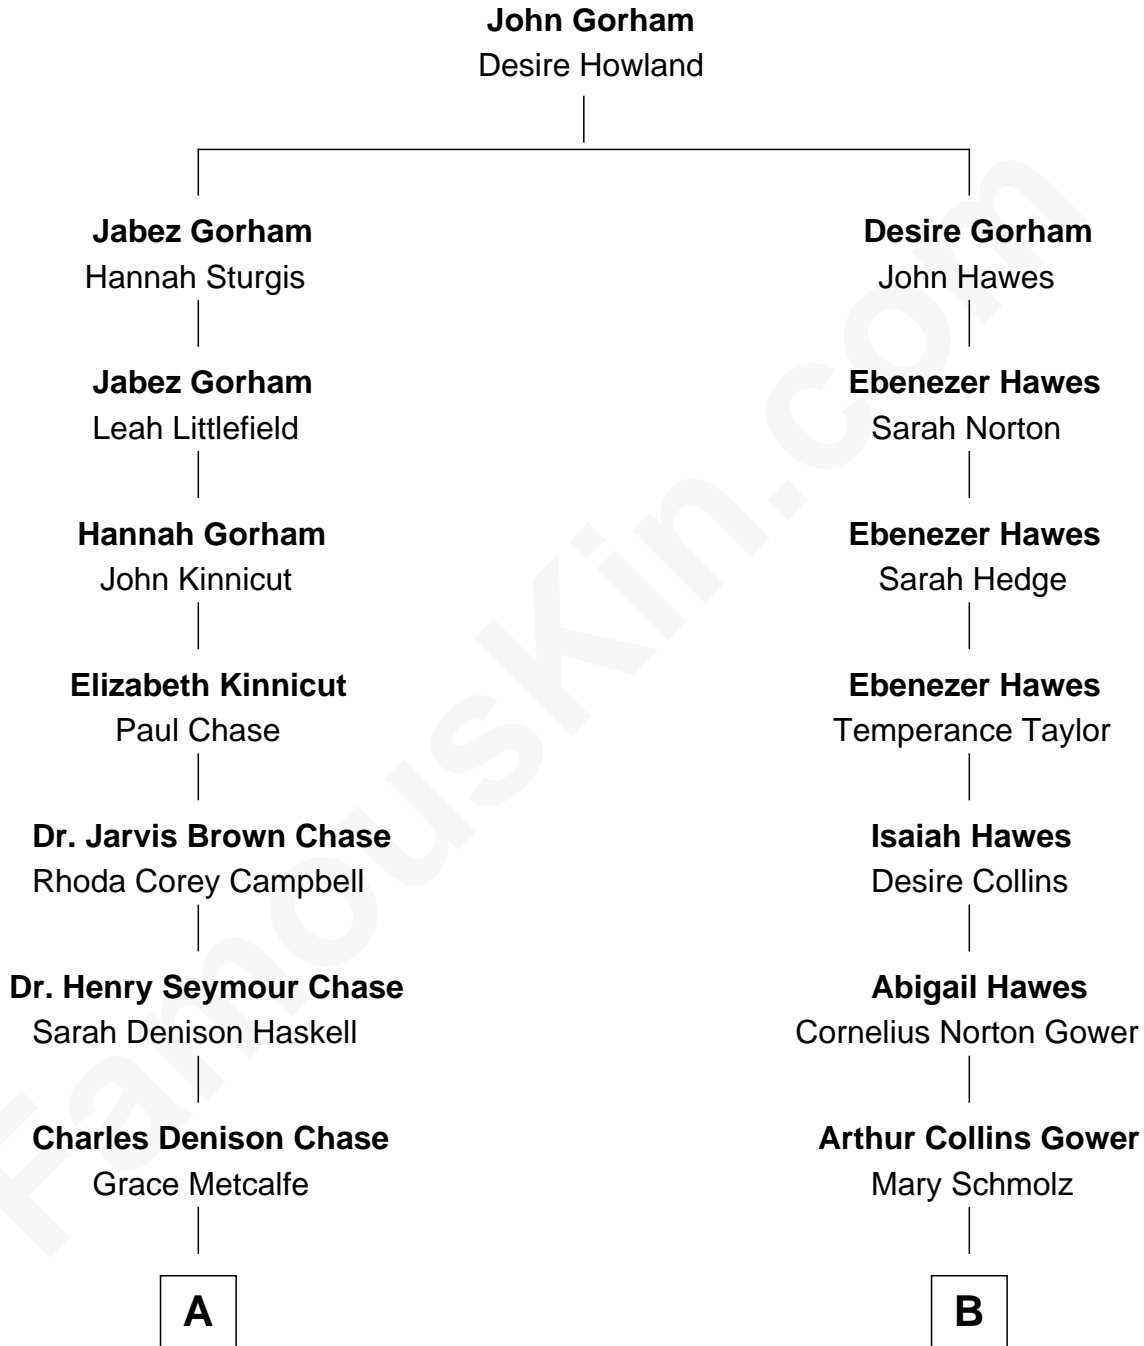

## Relationship Chart of

### Chevy Chase

*Comedian, Actor and Writer*

9th cousin 1 time removed of

**Sarah Palin**

*9th Governor of Alaska*

**A**

**Edward Leigh Chase**  
Mabel Penrose Tinsley

**Edward Tinsley Chase**  
Cathalene Parker Browning

**Chevy Chase**  
*Comedian, Actor and Writer*

**B**

**James Carl Gower**  
Cora Godfrey Strong

**Helen Louise Gower**  
Clement James Sheeran

**Sarah Sheeran**  
Charles Richard Heath

**Sarah Palin**  
*9th Governor of Alaska*