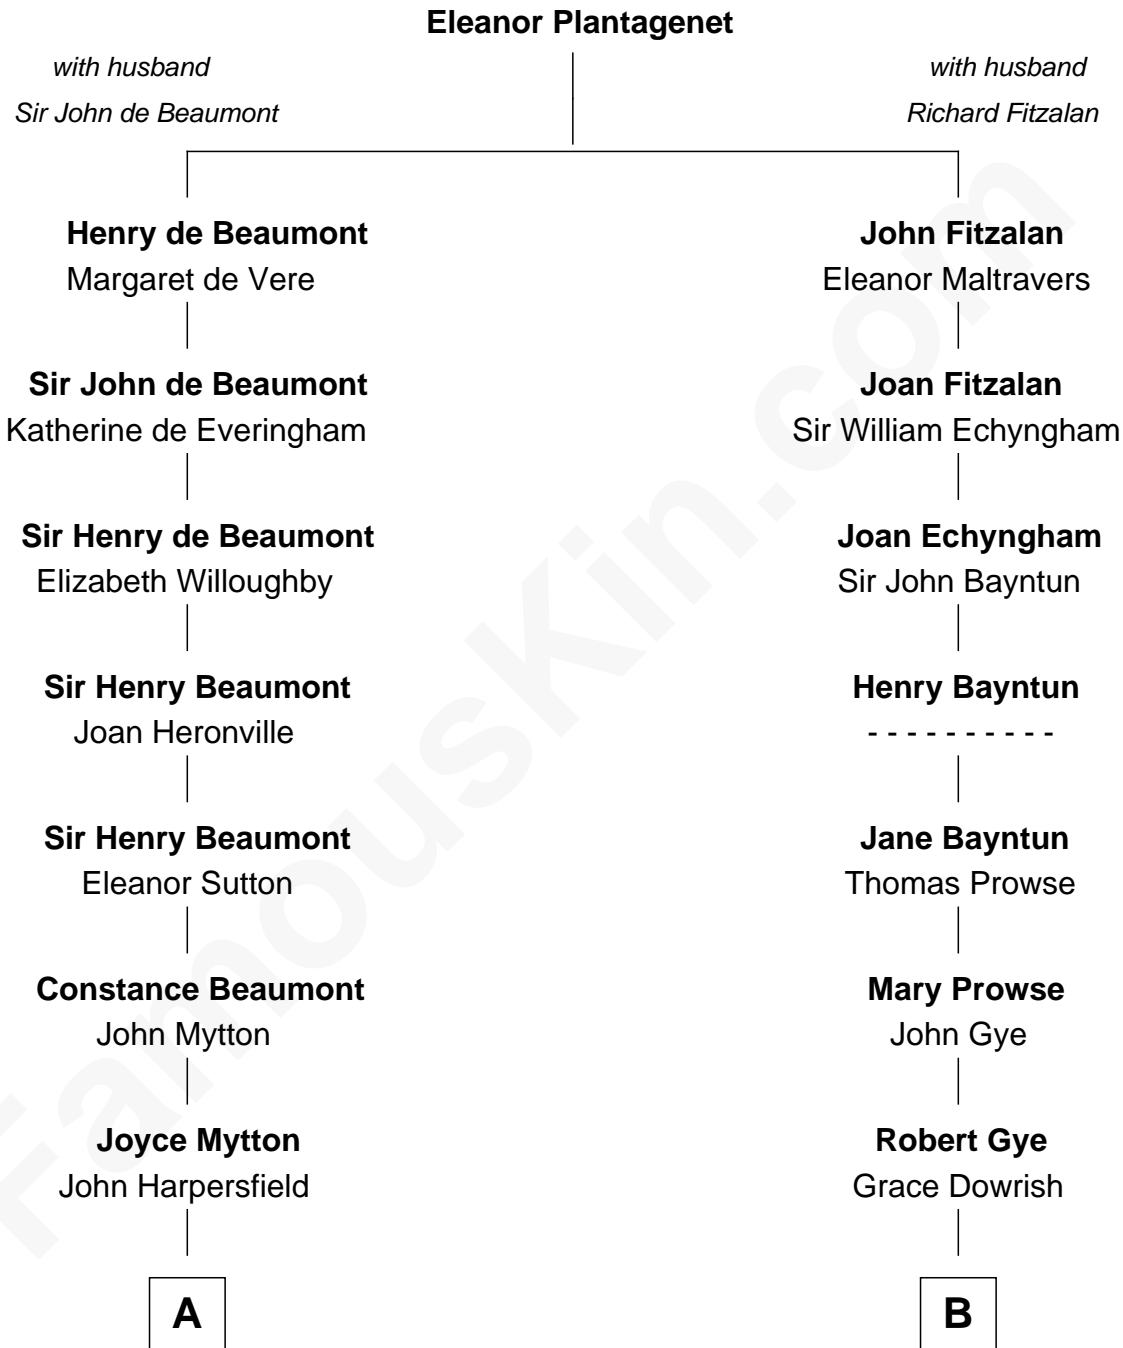

## Relationship Chart of

### Chevy Chase

*Comedian, Actor and Writer*

18th cousin 3 times removed of

**Sarah Palin**

*9th Governor of Alaska*

Chevy Chase photo by [Alan Light](#) (CC BY 2.0)