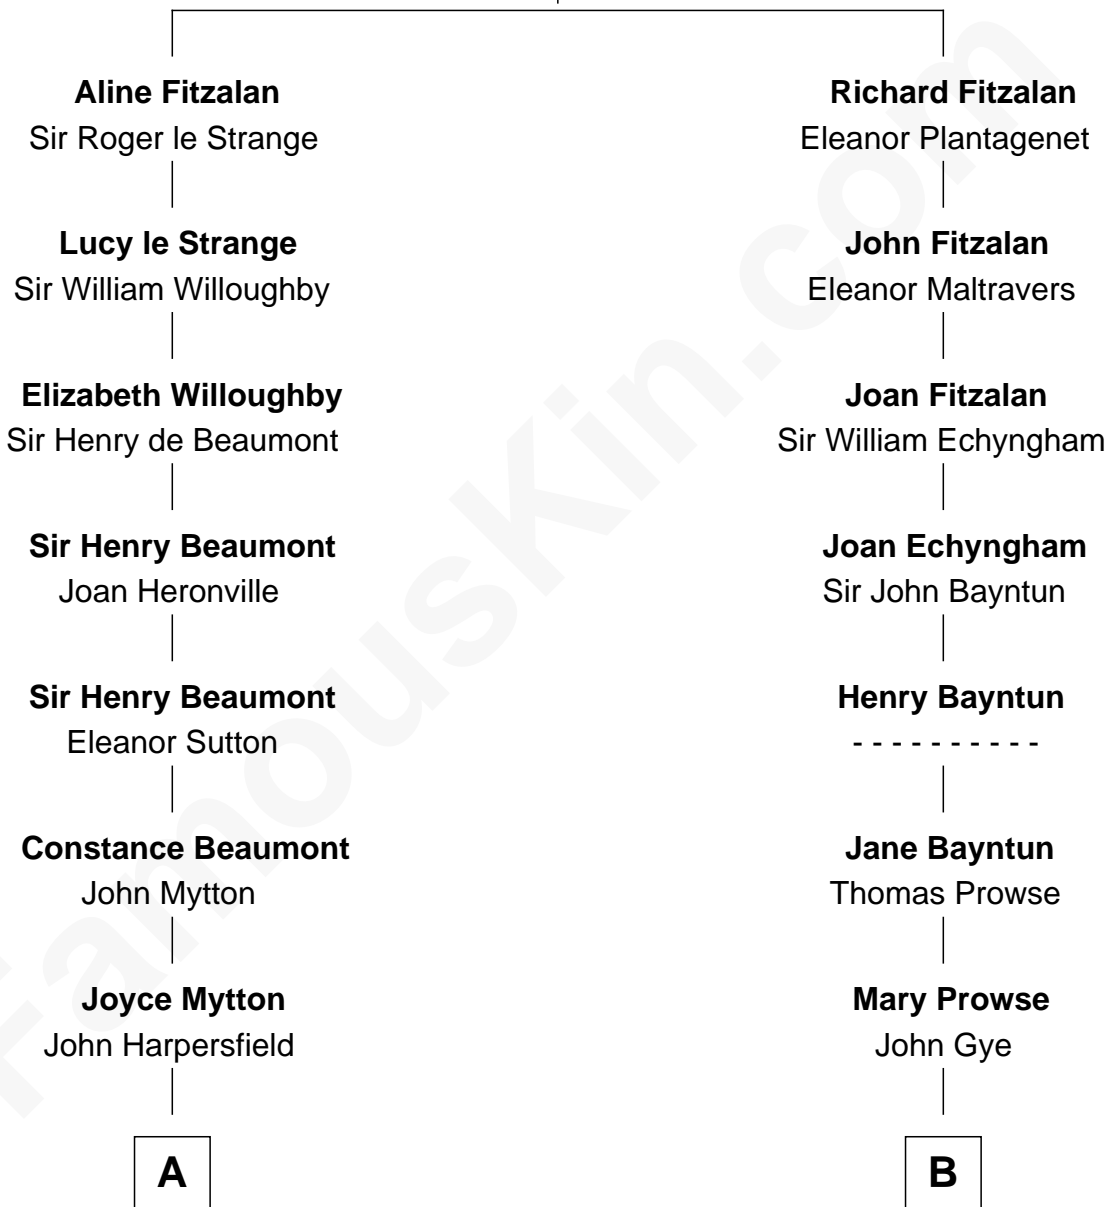

FamousKin.com

Relationship Chart of

Chevy Chase

Comedian, Actor and Writer

19th cousin 2 times removed of

Sarah Palin

9th Governor of Alaska

Edmund Fitzalan

Alice de Warenne

C

Sarah Tennery Baker
Col. Lyne Shackelford Metcalfe

Grace Metcalfe
Charles Denison Chase

Edward Leigh Chase
Mabel Penrose Tinsley

Edward Tinsley Chase
Cathalene Parker Browning

Chevy Chase
Comedian, Actor and Writer

D

Nellie Marie Brandt
Charles Francis Heath

Charles Richard Heath
Sarah Sheeran

Sarah Palin
9th Governor of Alaska