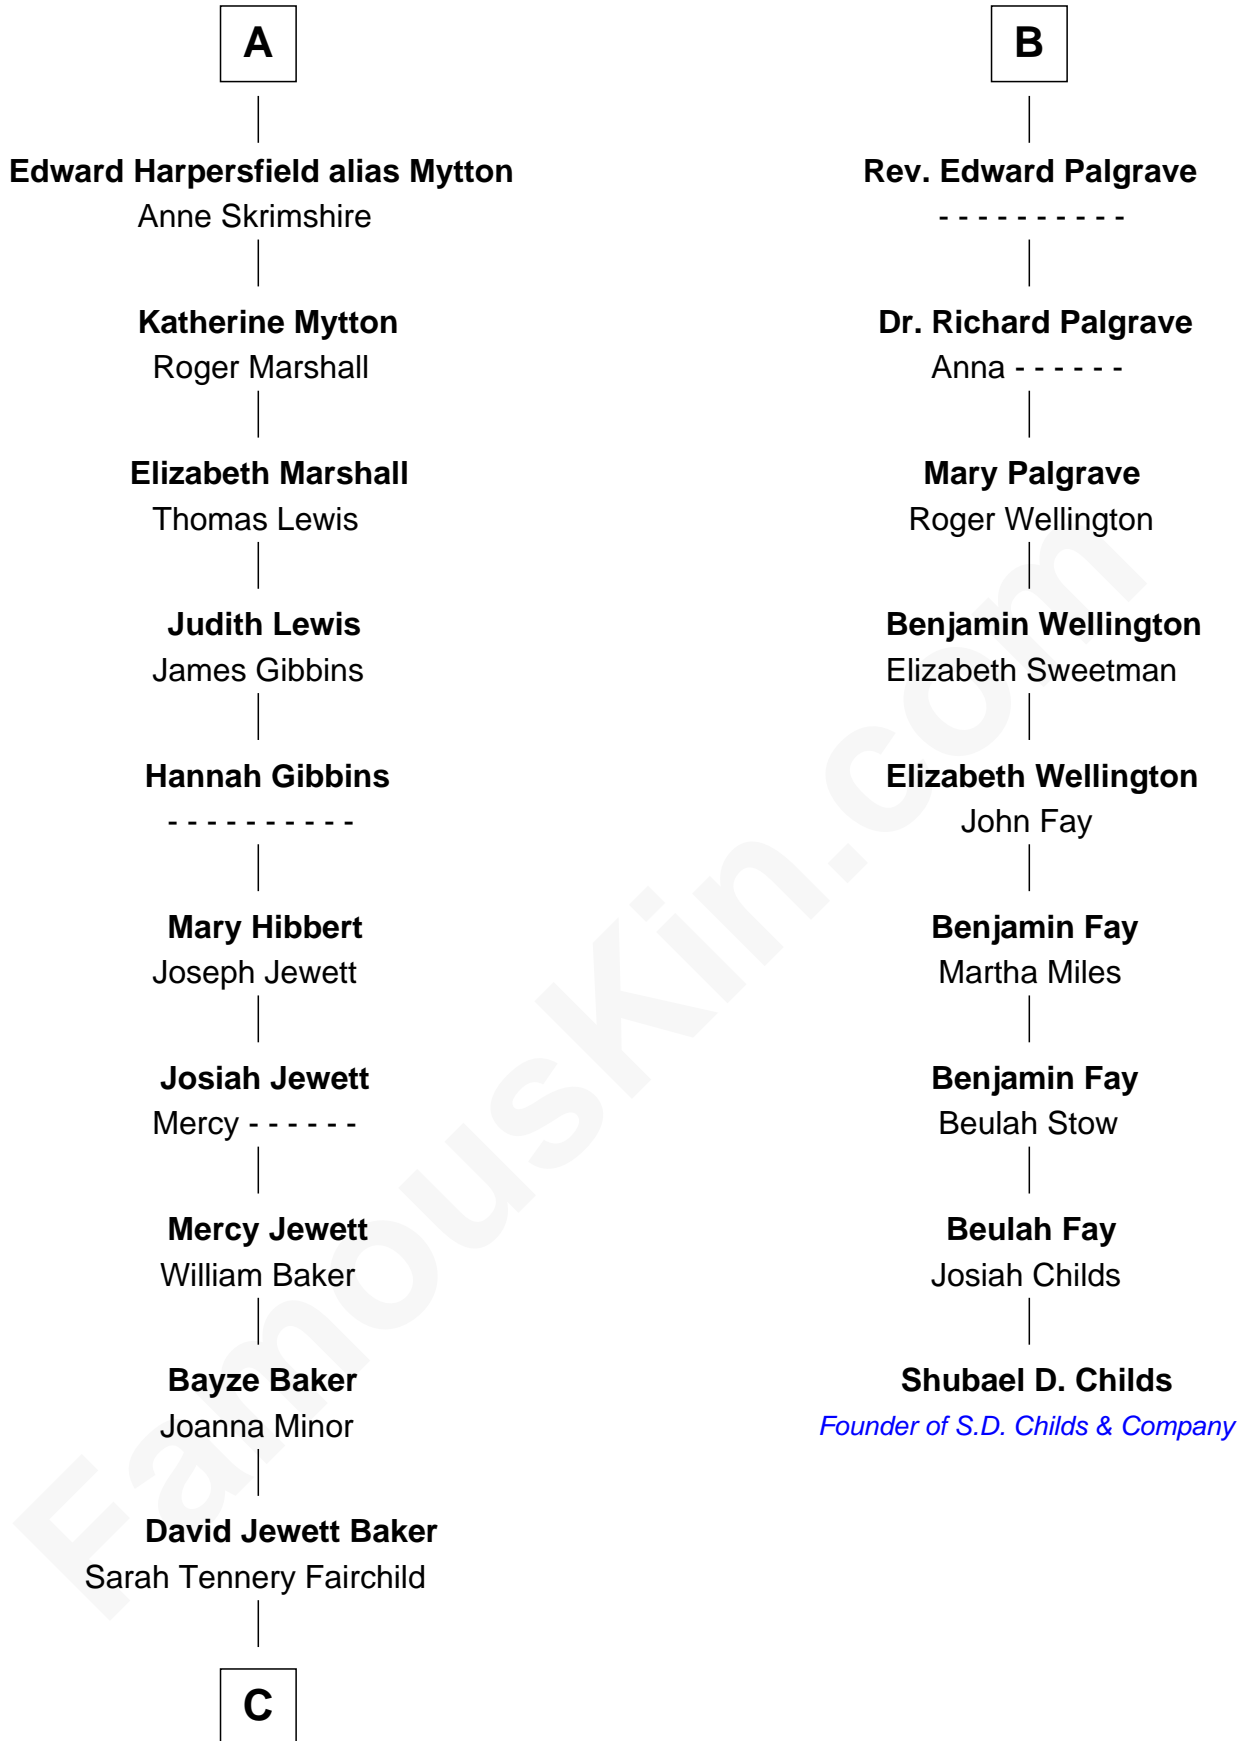

FamousKin.com

Relationship Chart of Chevy Chase

Comedian, Actor and Writer

15th cousin 6 times removed of

Shubael D. Childs

Founder of S.D. Childs & Company

C

—
Sarah Tennery Baker

Col. Lyne Shackelford Metcalfe

—
Grace Metcalfe

Charles Denison Chase

—
Edward Leigh Chase

Mabel Penrose Tinsley

—
Edward Tinsley Chase

Cathalene Parker Browning

—
Chevy Chase