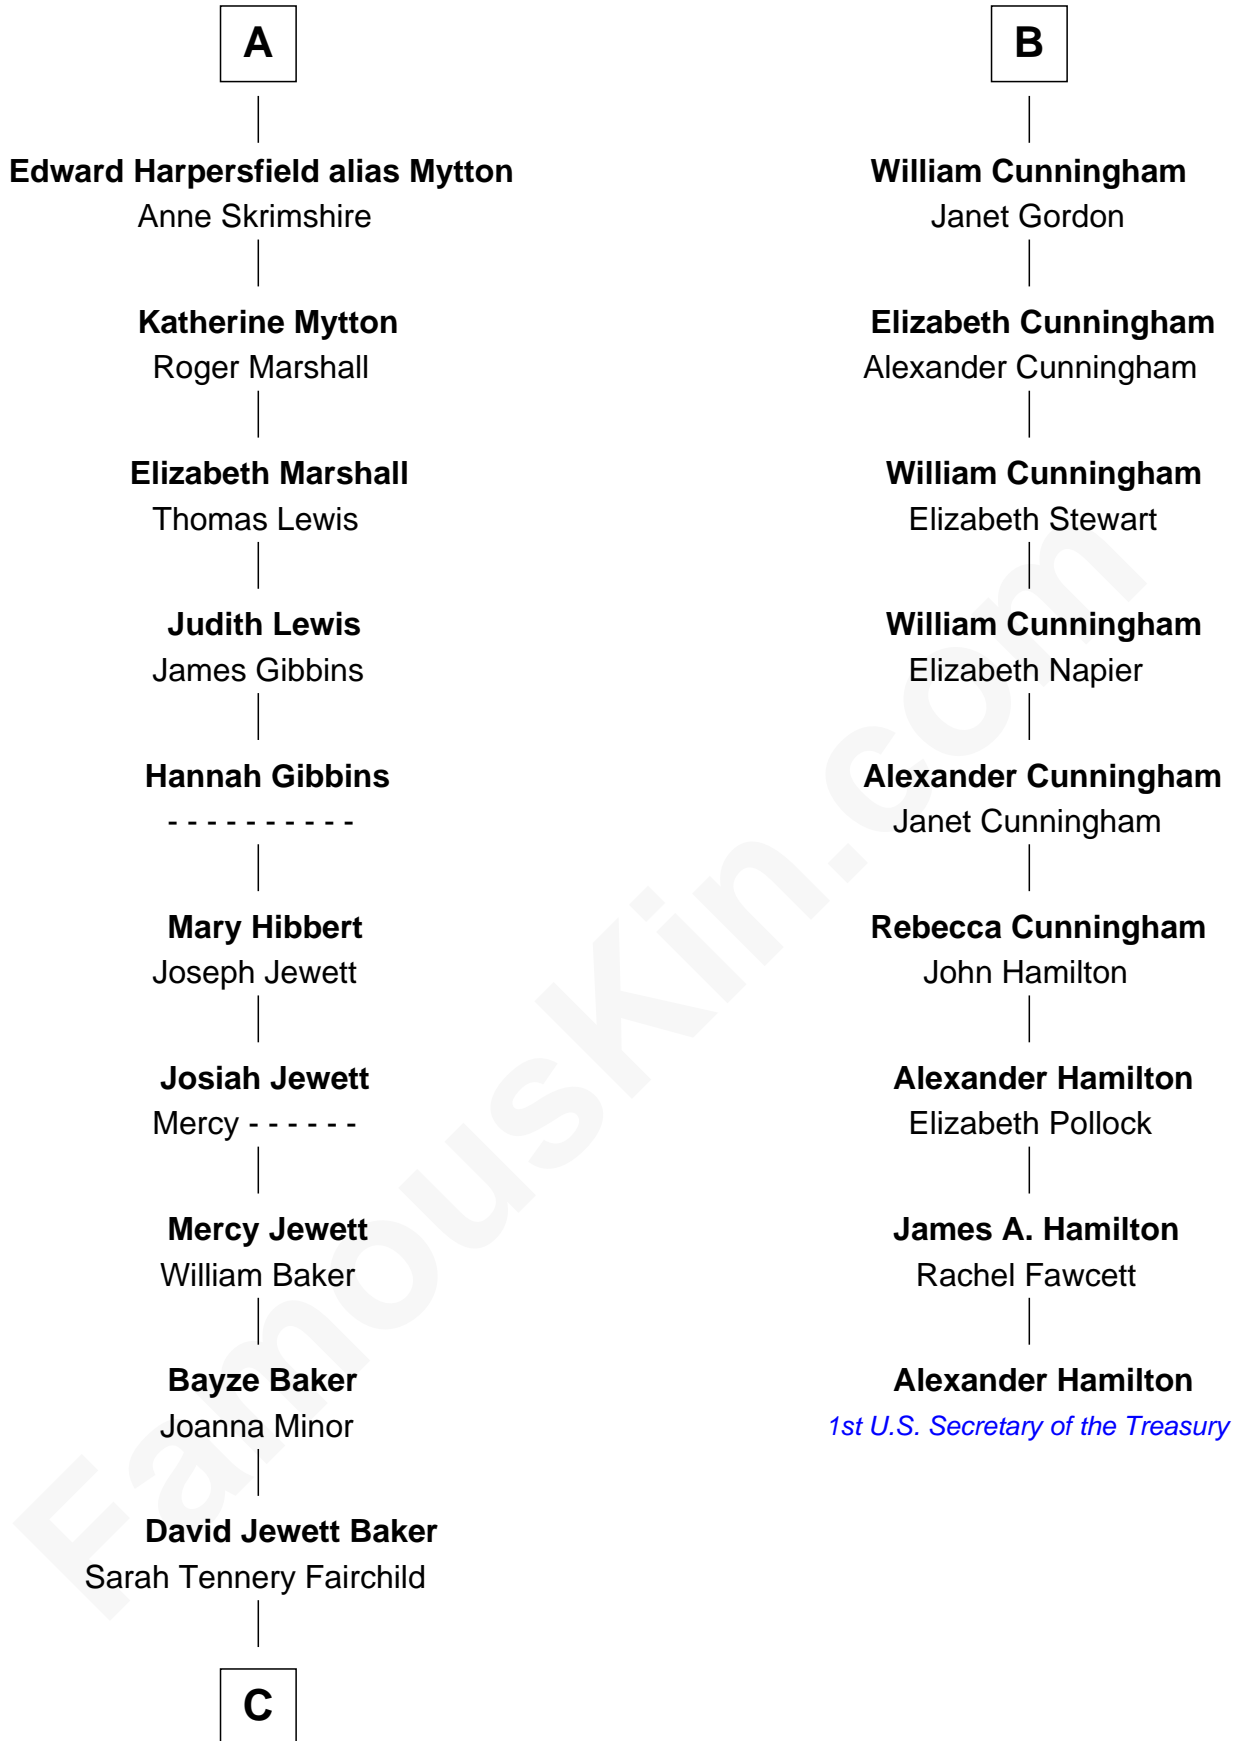

FamousKin.com

Relationship Chart of

Chevy Chase

Comedian, Actor and Writer

15th cousin 6 times removed of

Alexander Hamilton

1st U.S. Secretary of the Treasury

C

—
Sarah Tennery Baker

Col. Lyne Shackelford Metcalfe

—
Grace Metcalfe

Charles Denison Chase

—
Edward Leigh Chase

Mabel Penrose Tinsley

—
Edward Tinsley Chase

Cathalene Parker Browning