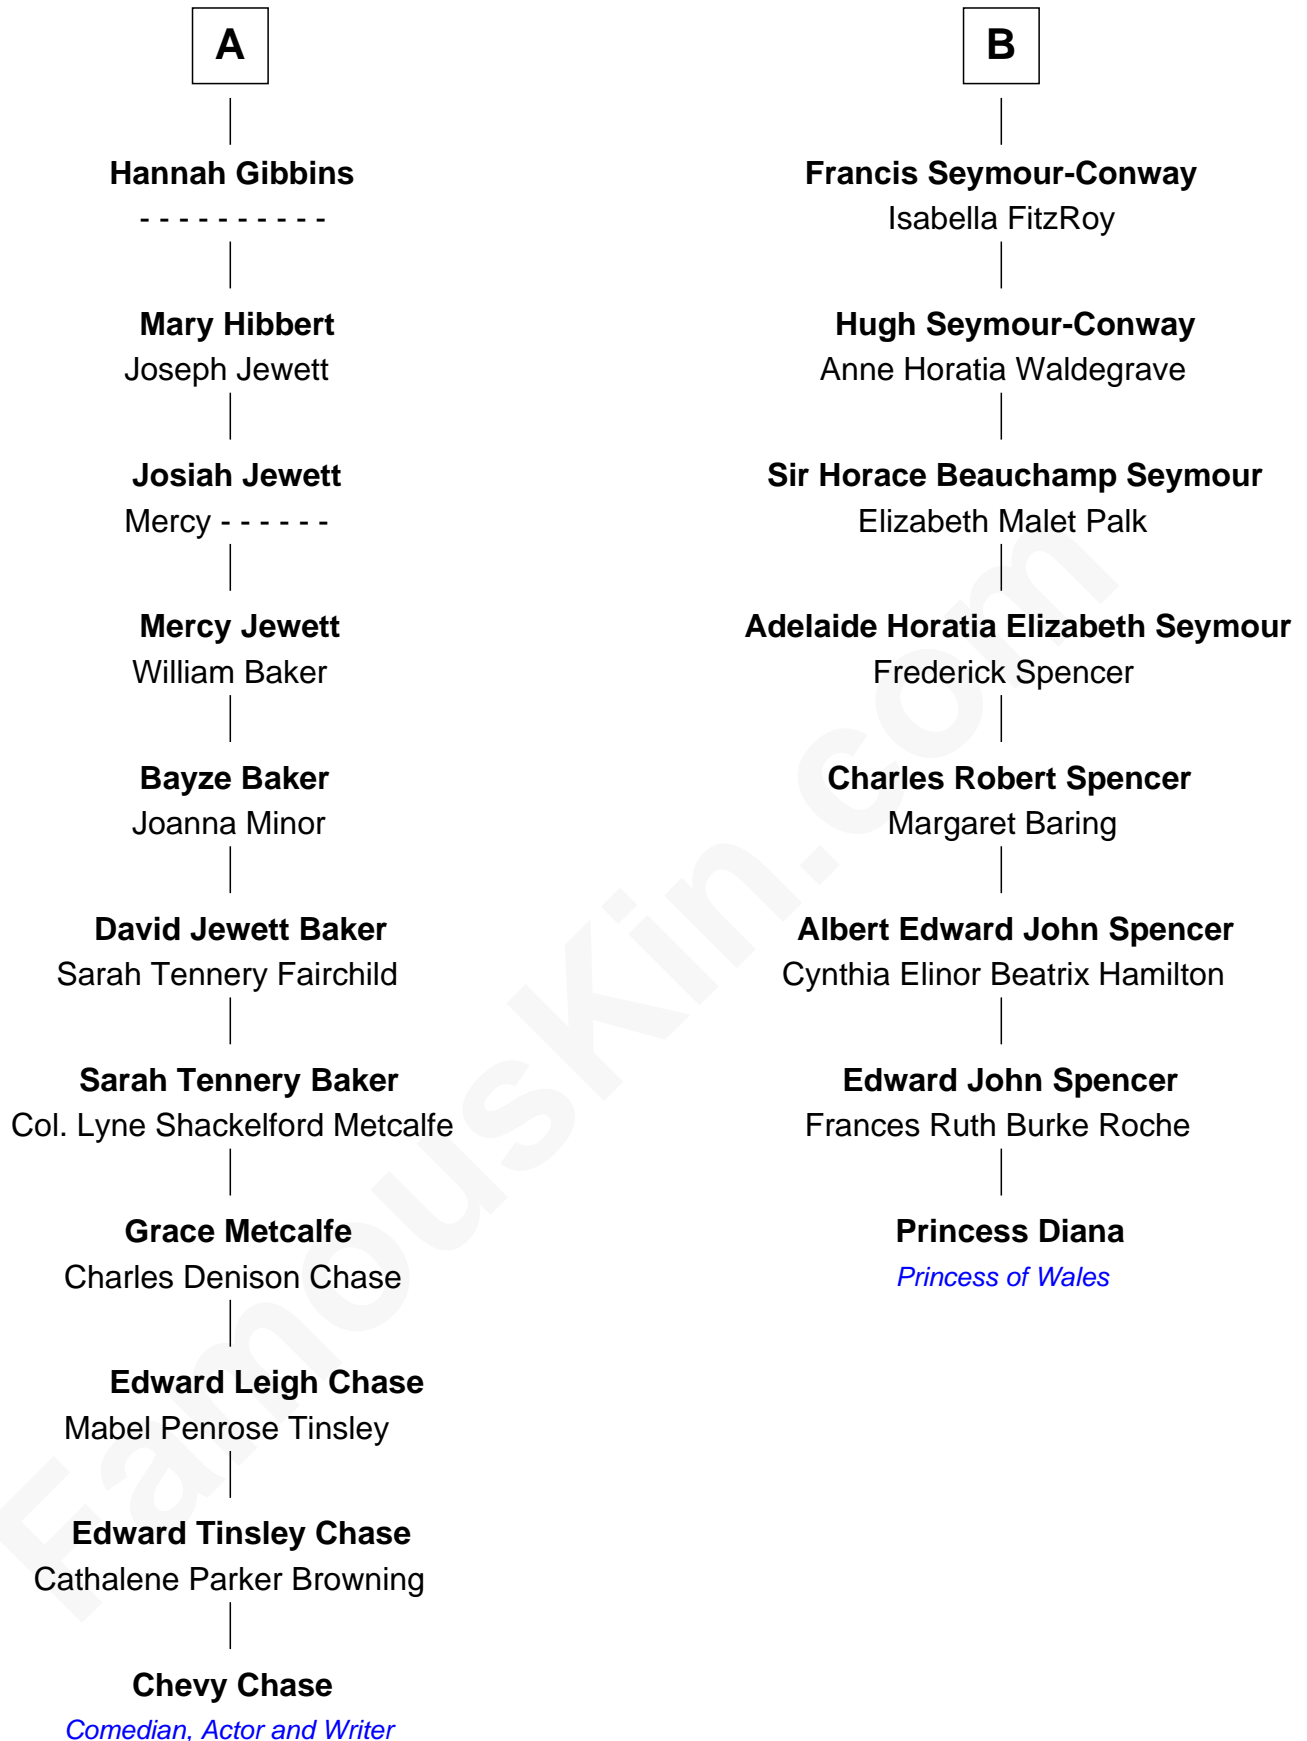

## Relationship Chart of

### Chevy Chase

*Comedian, Actor and Writer*

14th cousin 3 times removed of

**Princess Diana**

*Princess of Wales*

Chevy Chase photo by [Alan Light](#) ([CC BY 2.0](#))