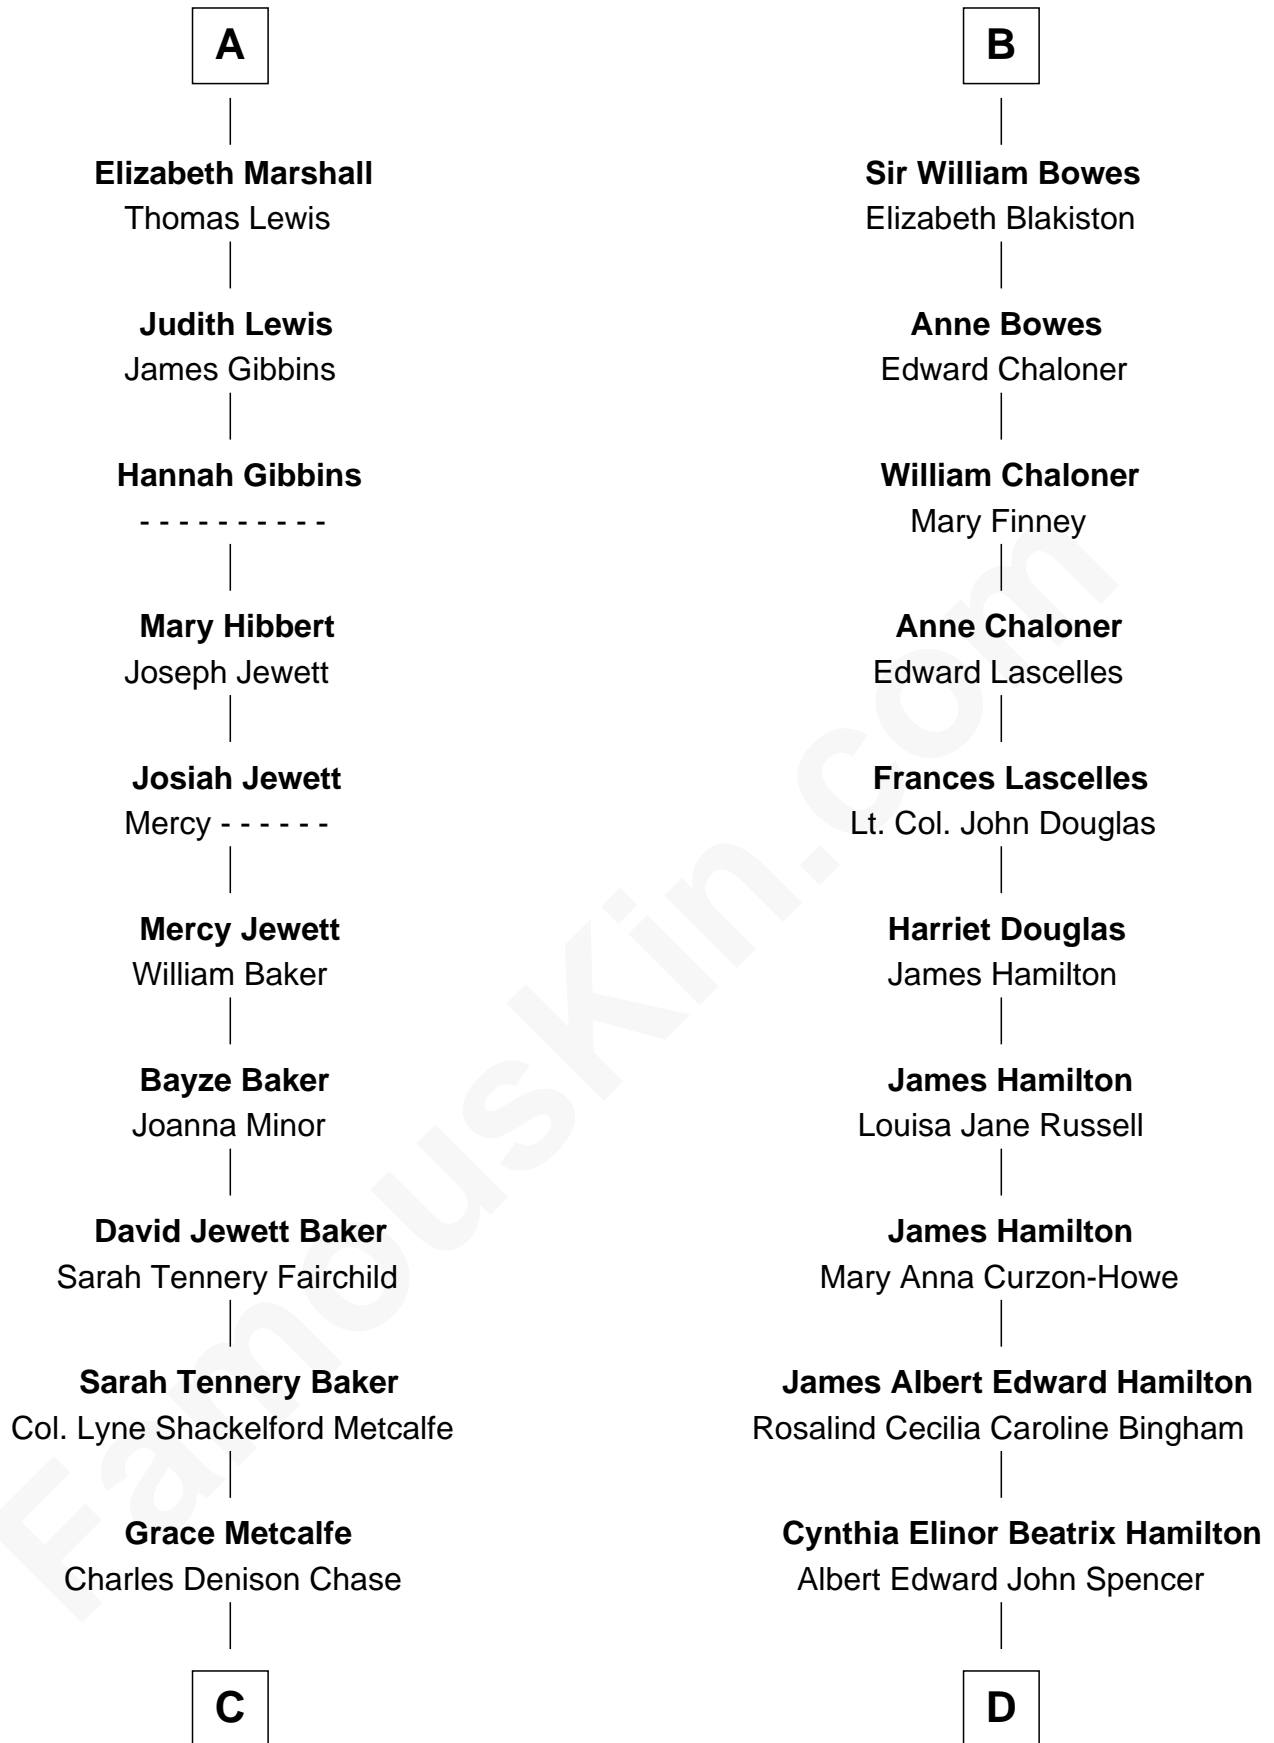

FamousKin.com

Relationship Chart of

Chevy Chase

Comedian, Actor and Writer

18th cousin 1 time removed of

Princess Diana

Princess of Wales

Sir William Willoughby

Lucy le Strange

C

Edward Leigh Chase
Mabel Penrose Tinsley

Edward Tinsley Chase
Cathalene Parker Browning

Chevy Chase
Comedian, Actor and Writer

D

Edward John Spencer
Frances Ruth Burke Roche

Princess Diana
Princess of Wales