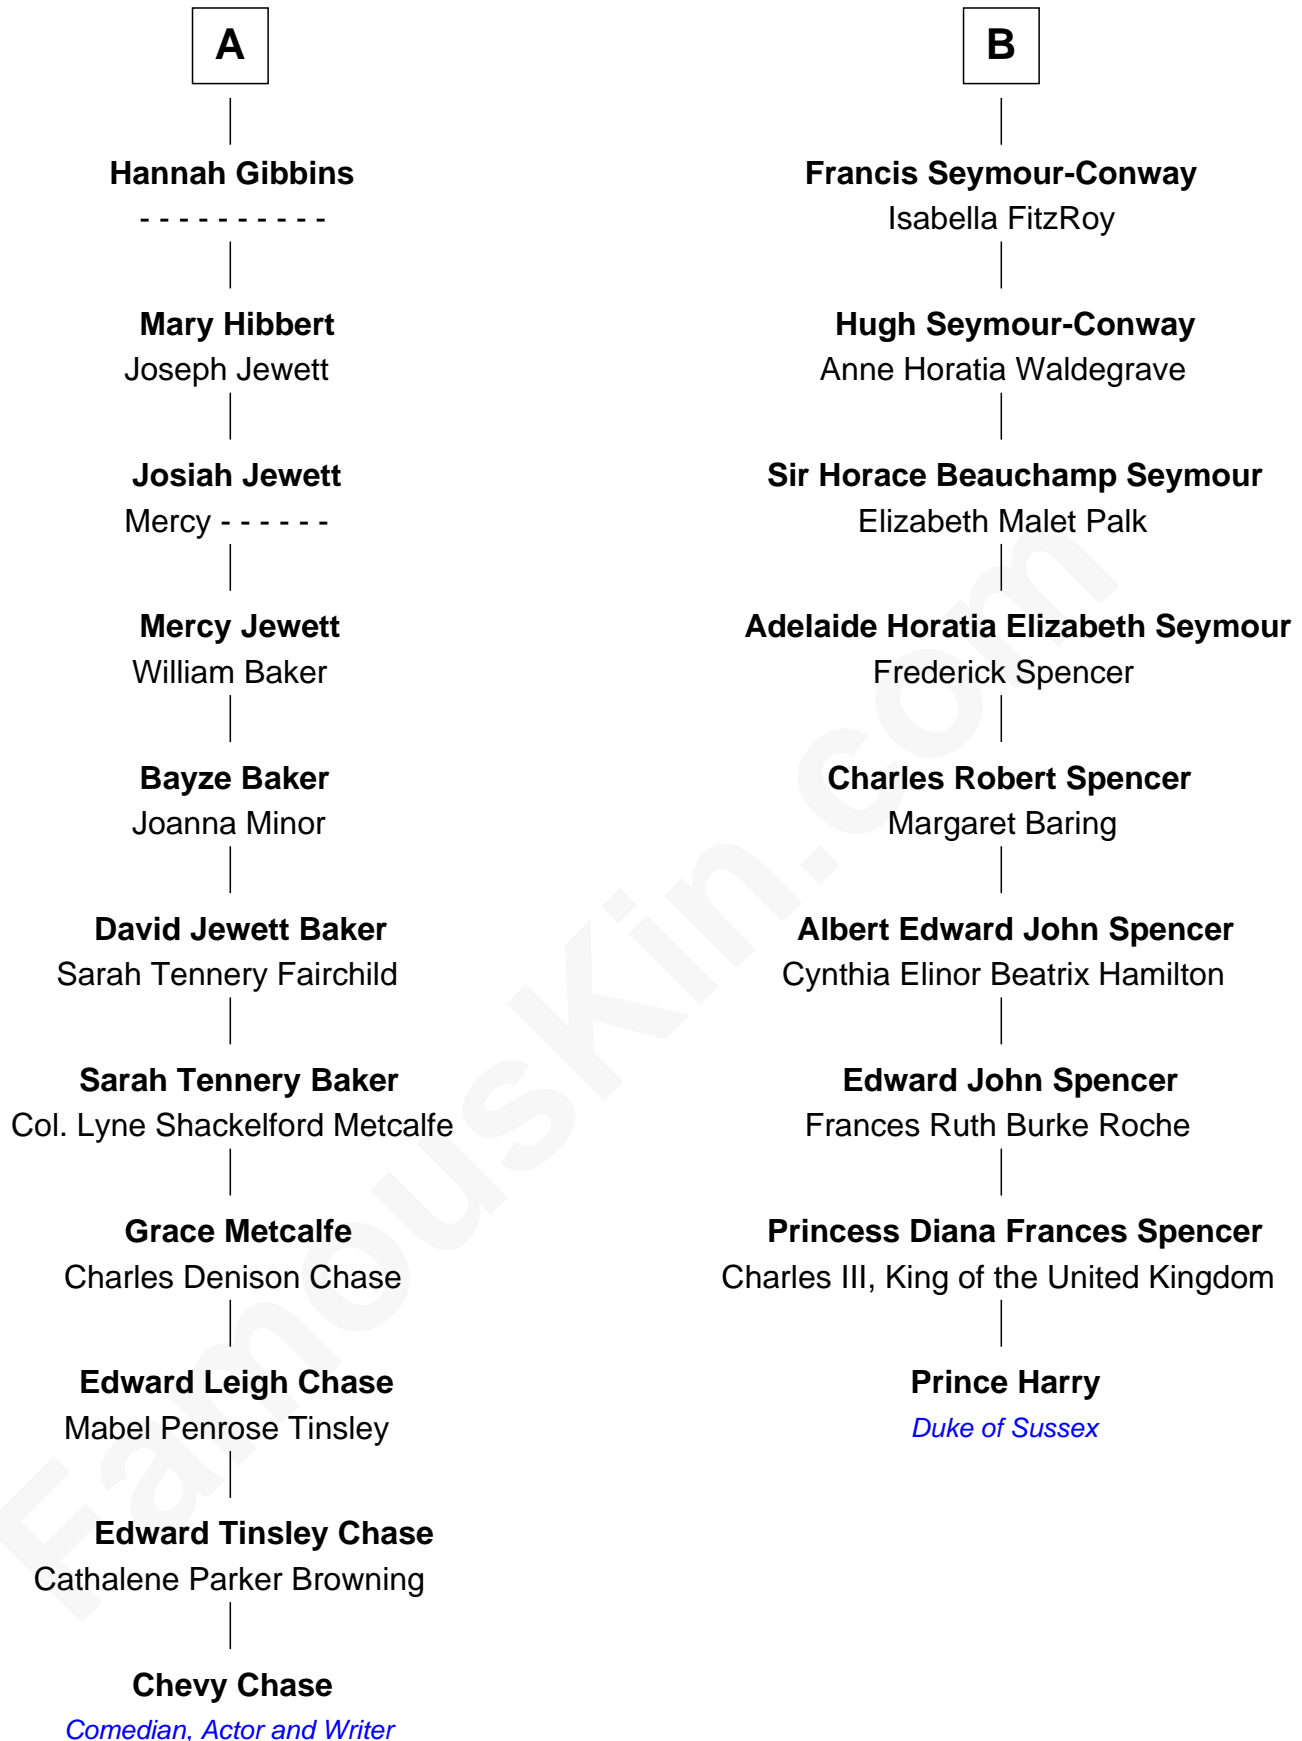

FamousKin.com

Relationship Chart of

Chevy Chase

Comedian, Actor and Writer

15th cousin 2 times removed of

Prince Harry

Duke of Sussex

Chevy Chase photo by [Alan Light](#) (CC BY 2.0)