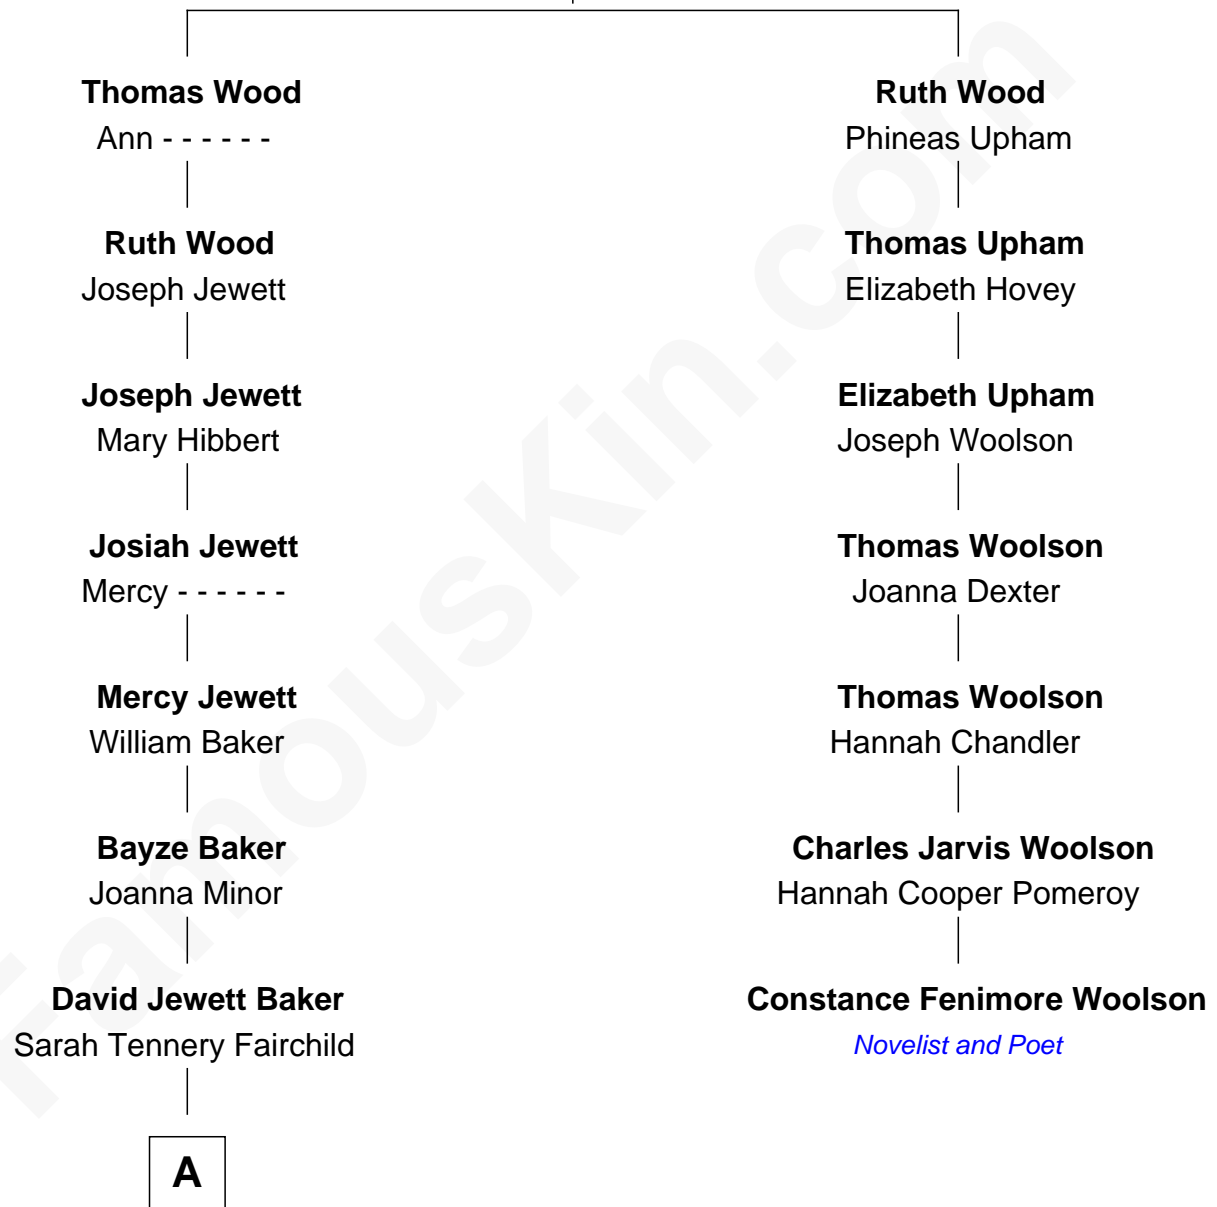

FamousKin.com

Relationship Chart of

Chevy Chase

Comedian, Actor and Writer

6th cousin 5 times removed of

Constance Fenimore Woolson

Victorian Novelist and Poet

Edward Wood

Ruth Lee

A

—
Sarah Tannery Baker
Col. Lyne Shackelford Metcalfe

—
Grace Metcalfe
Charles Denison Chase

—
Edward Leigh Chase
Mabel Penrose Tinsley

—
Edward Tinsley Chase
Cathalene Parker Browning

—
Chevy Chase
Comedian, Actor and Writer