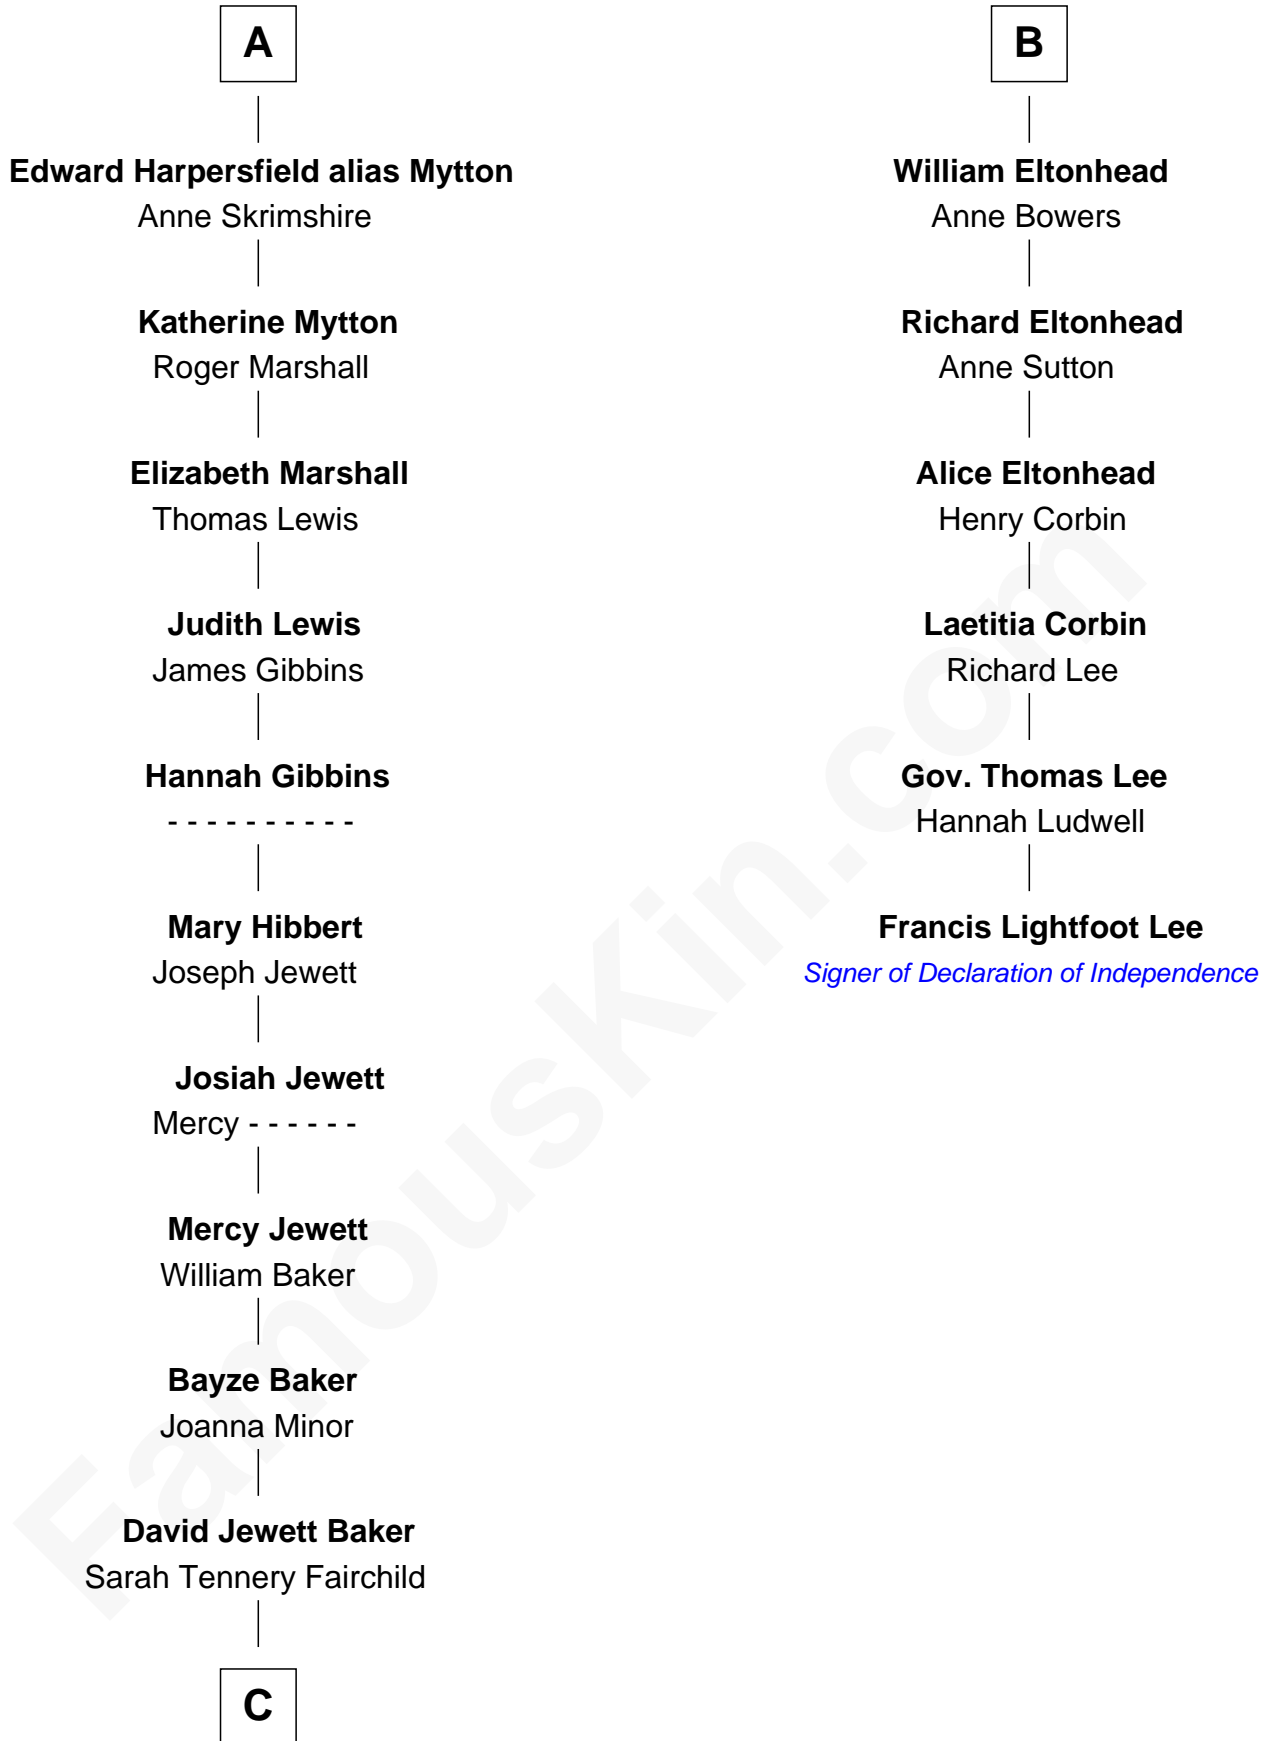

FamousKin.com

Relationship Chart of

Chevy Chase

Comedian, Actor and Writer

12th cousin 9 times removed of

Francis Lightfoot Lee

Signer of the Declaration of Independence

C

—
Sarah Tennery Baker

Col. Lyne Shackelford Metcalfe

—
Grace Metcalfe

Charles Denison Chase

—
Edward Leigh Chase

Mabel Penrose Tinsley

—
Edward Tinsley Chase

Cathalene Parker Browning