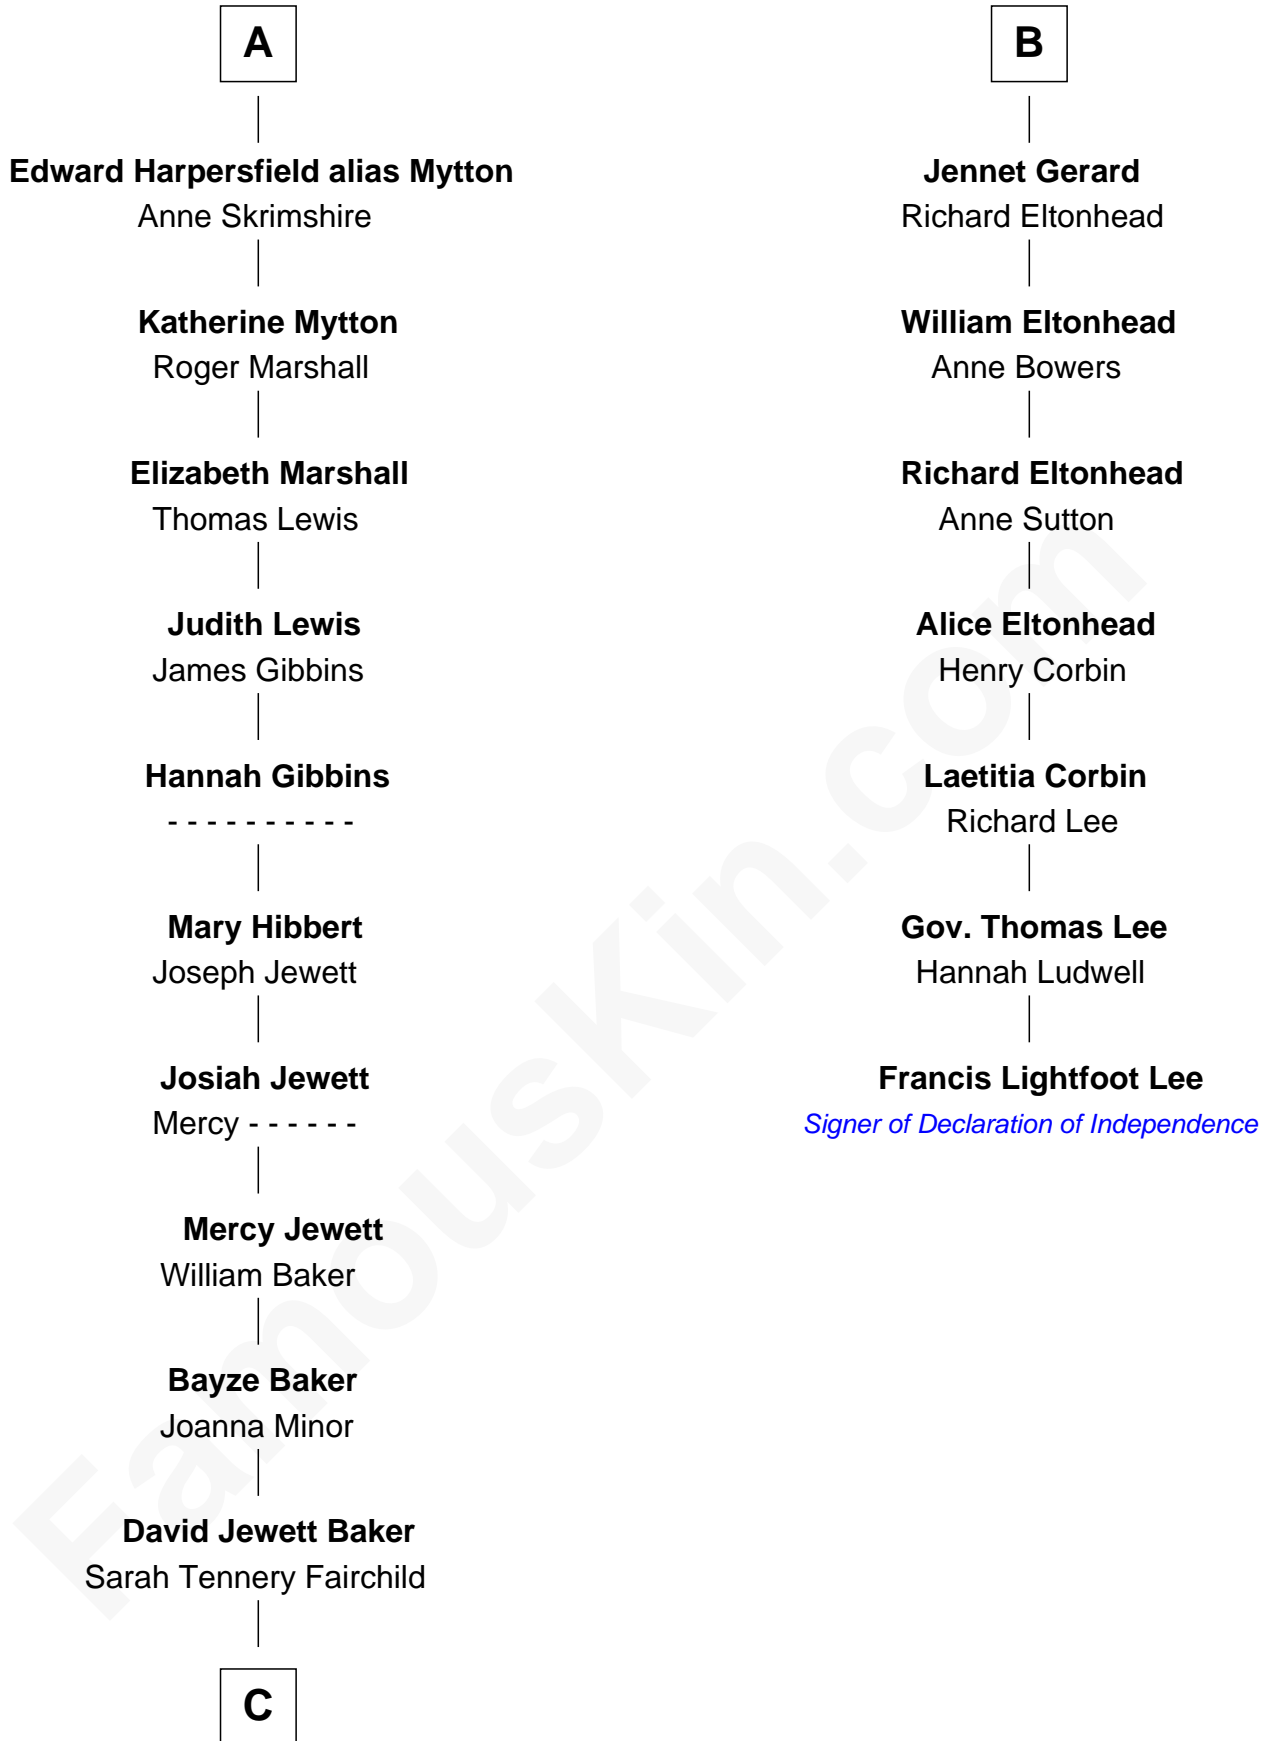

FamousKin.com

Relationship Chart of

Chevy Chase

Comedian, Actor and Writer

13th cousin 8 times removed of

Francis Lightfoot Lee

Signer of the Declaration of Independence

Edmund Fitzalan

Alice de Warenne

C

—
Sarah Tannery Baker

Col. Lyne Shackelford Metcalfe

—
Grace Metcalfe

Charles Denison Chase

—
Edward Leigh Chase

Mabel Penrose Tinsley