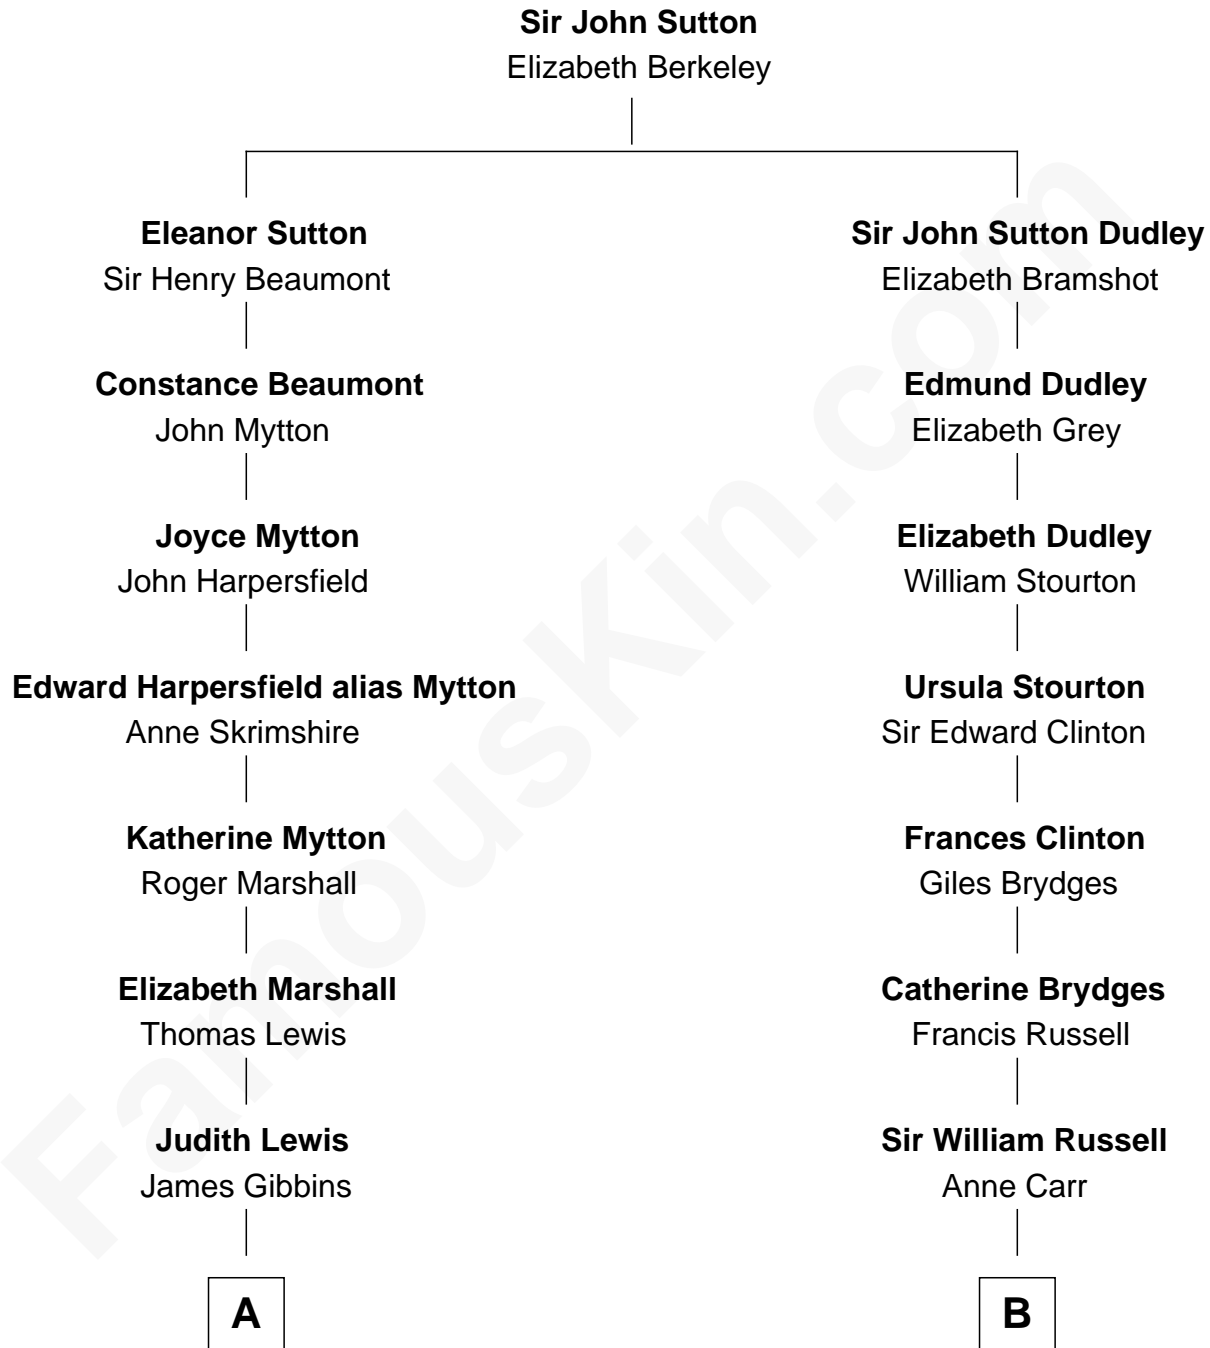

## Relationship Chart of

### Chevy Chase

*Comedian, Actor and Writer*

16th cousin 1 time removed of

### Queen Elizabeth II

*Queen of the United Kingdom*

Chevy Chase photo by [Alan Light](#) ([CC BY 2.0](#))

Elizabeth II photo by [Eric Draper](#)