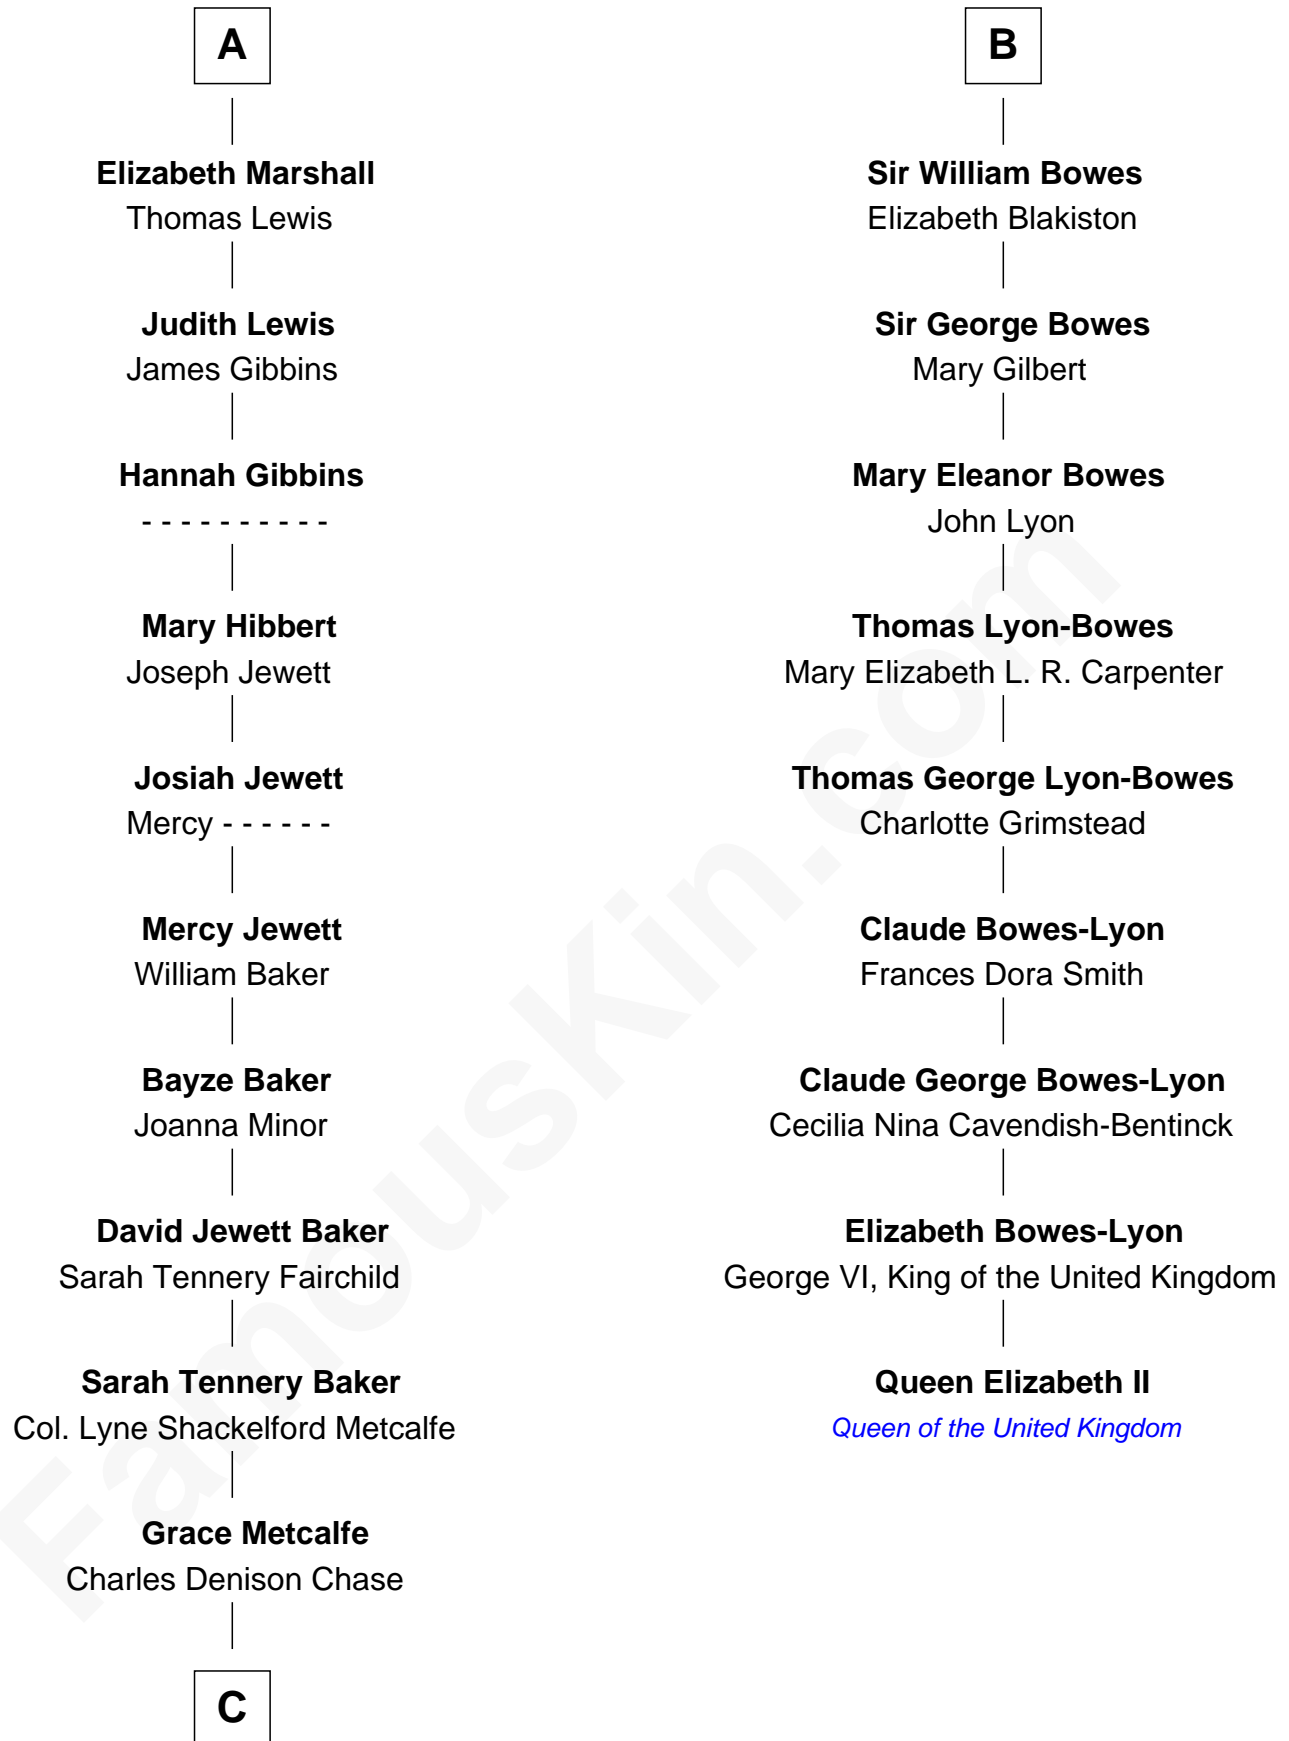

FamousKin.com

Relationship Chart of

Chevy Chase

Comedian, Actor and Writer

15th cousin 4 times removed of

Queen Elizabeth II

Queen of the United Kingdom

Sir William Willoughby

Lucy le Strange

C

—
Edward Leigh Chase
Mabel Penrose Tinsley

—
Edward Tinsley Chase
Cathalene Parker Browning

—
Chevy Chase
Comedian, Actor and Writer

FamousKin.com