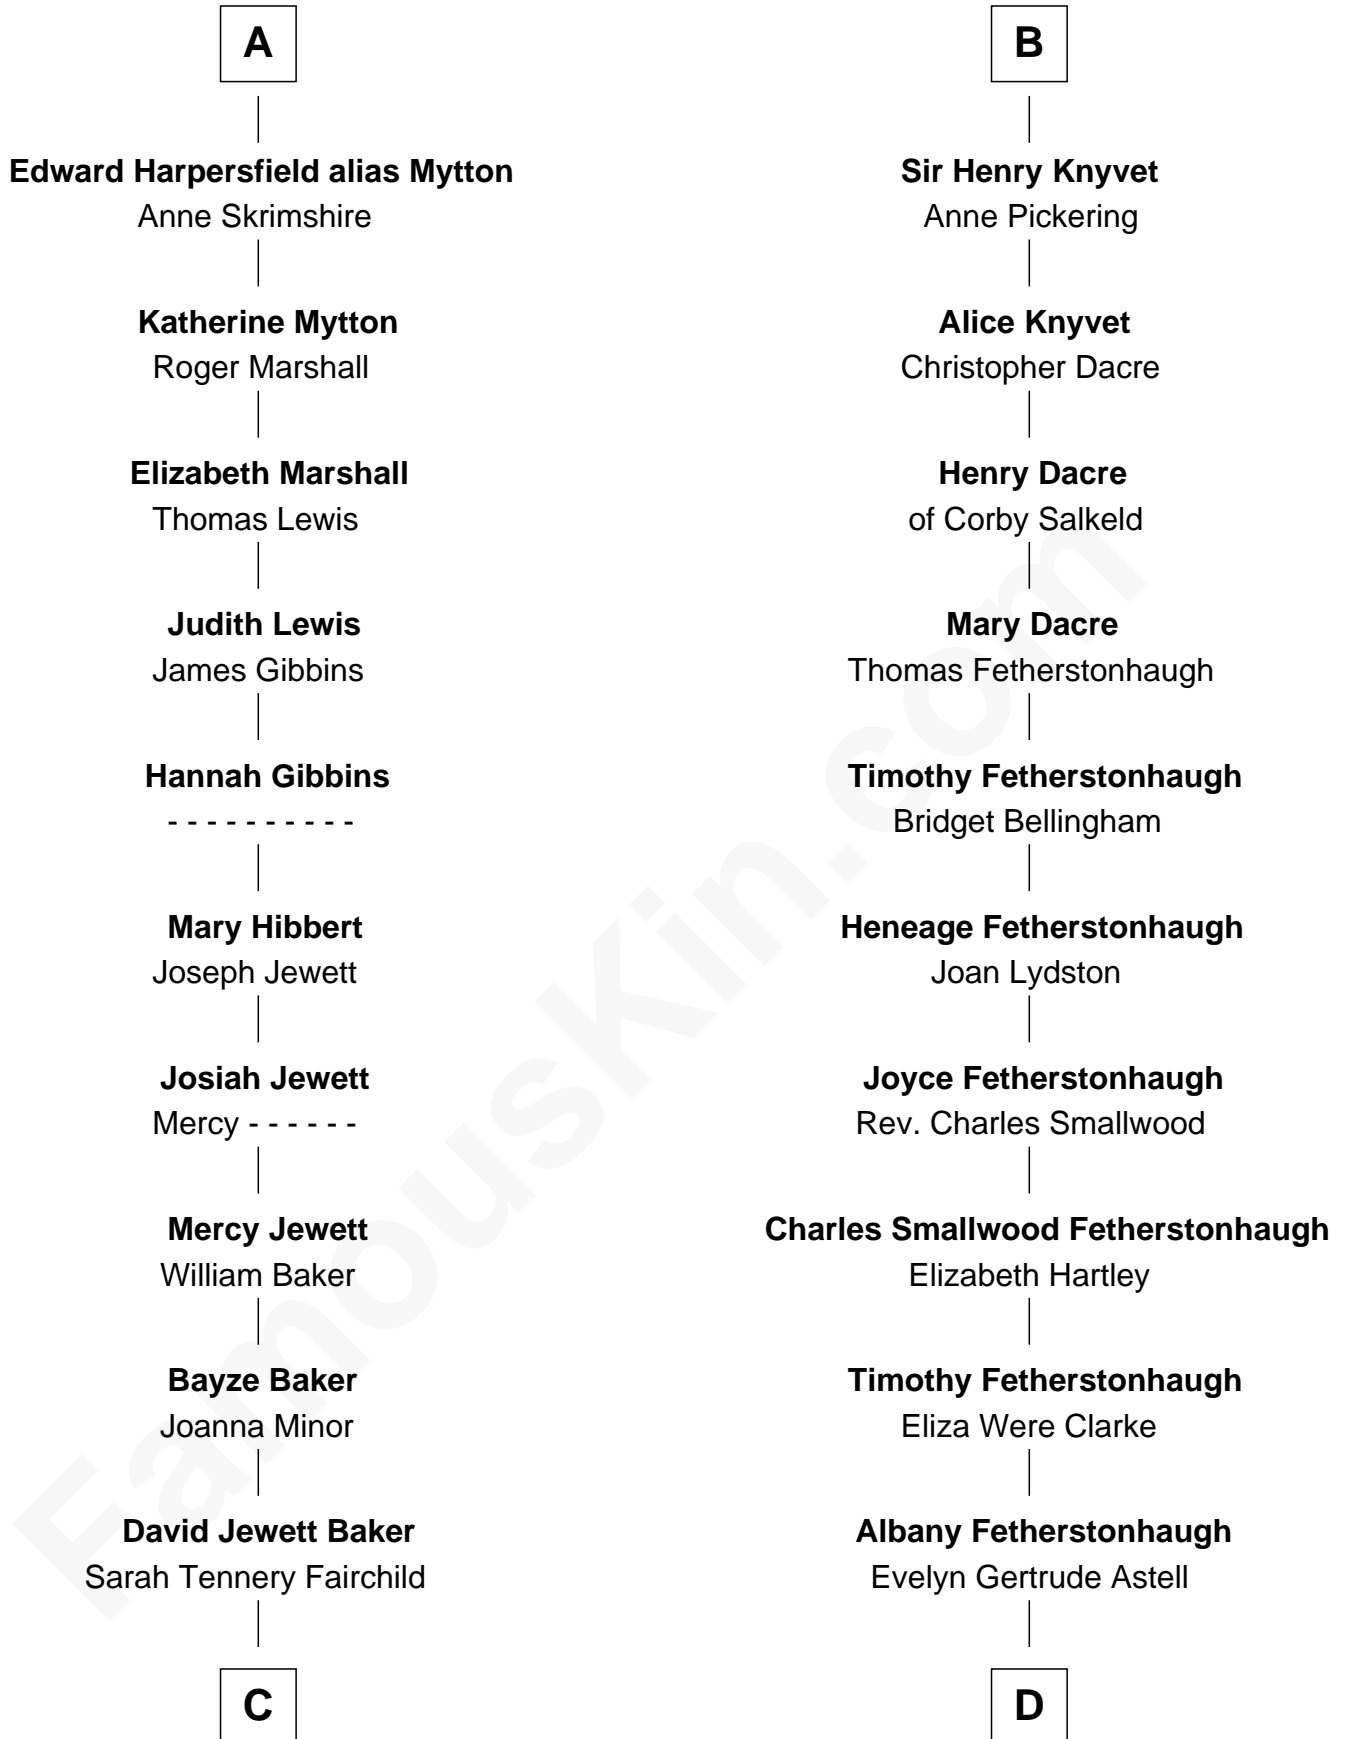

## Relationship Chart of

### Chevy Chase

*Comedian, Actor and Writer*

20th cousin 1 time removed of

**Tilda Swinton**

*Movie Actress*

**Edmund Fitzalan**

Alice de Warenne

**C**

**Sarah Tennery Baker**  
Col. Lyne Shackelford Metcalfe

**Grace Metcalfe**  
Charles Denison Chase

**Edward Leigh Chase**  
Mabel Penrose Tinsley

**Edward Tinsley Chase**  
Cathalene Parker Browning

**Chevy Chase**  
*Comedian, Actor and Writer*

**D**

**Gertrude Clare Fetherstonhaugh**  
Cecil George Herbert Alers-Hankey

**Mariora Beatrice Evelyn Rochfort Alers-Hankey**  
Alan Henry Campbell Swinton

**Sir John Swinton**  
Judith Balfour Killen

**Tilda Swinton**  
*Movie Actress*