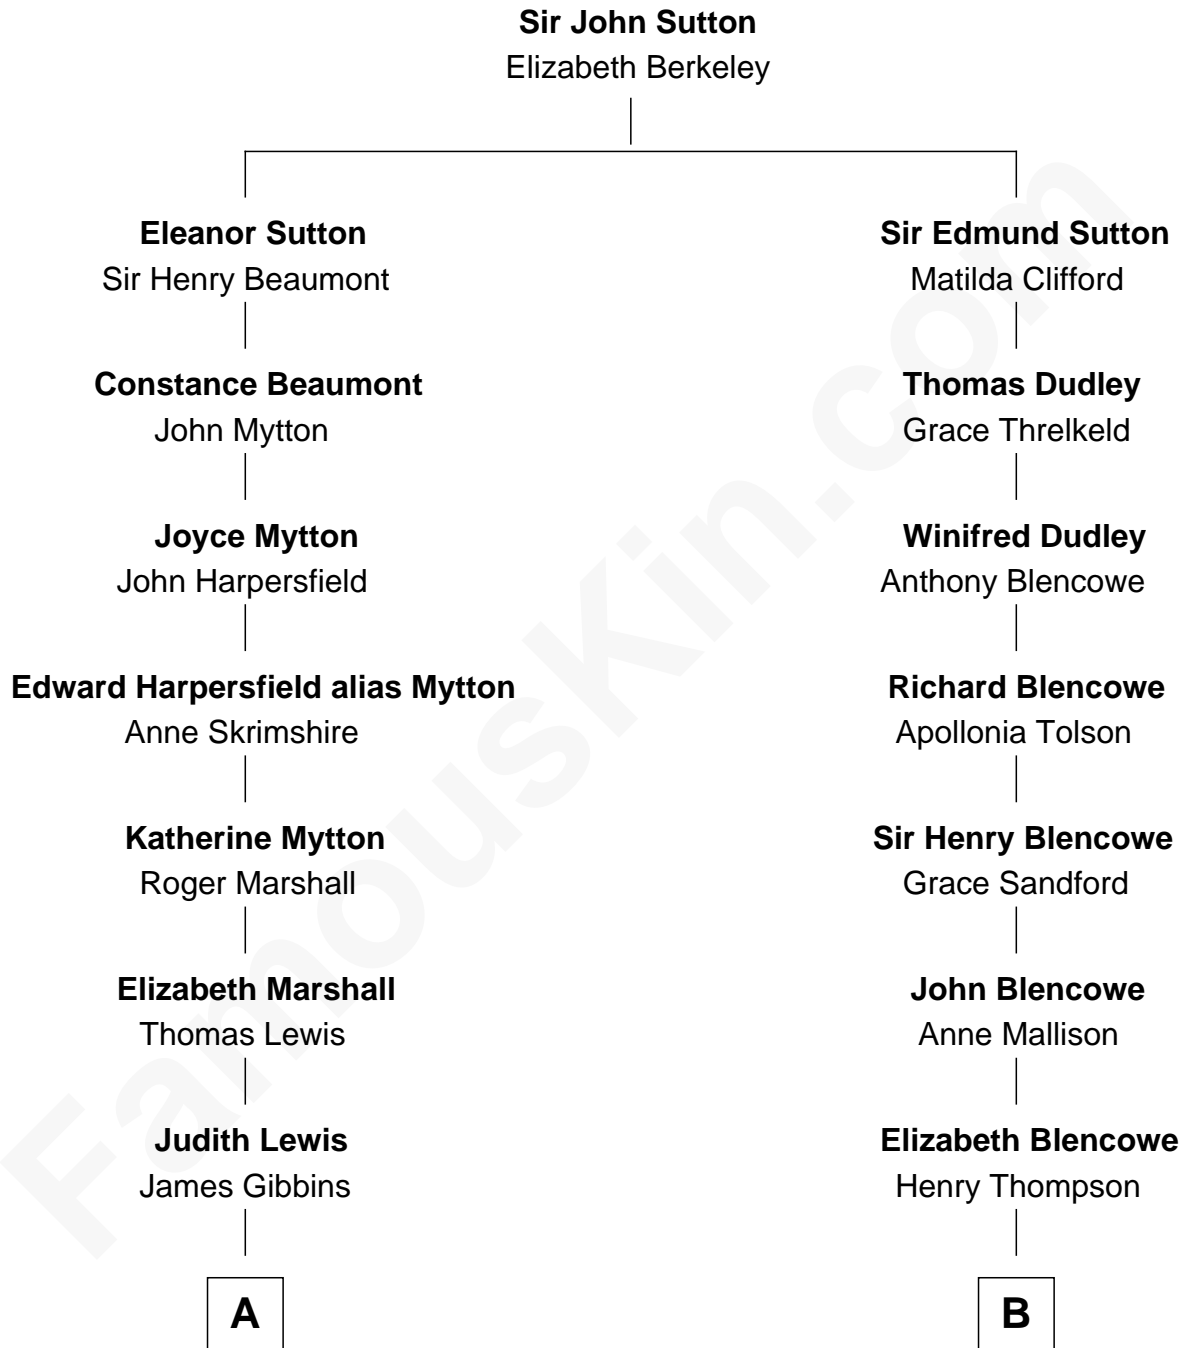

## Relationship Chart of

### Chevy Chase

*Comedian, Actor and Writer*

13th cousin 4 times removed of

### Fitzhugh Lee

*40th Governor of Virginia*

Chevy Chase photo by [Alan Light](#) (CC BY 2.0)