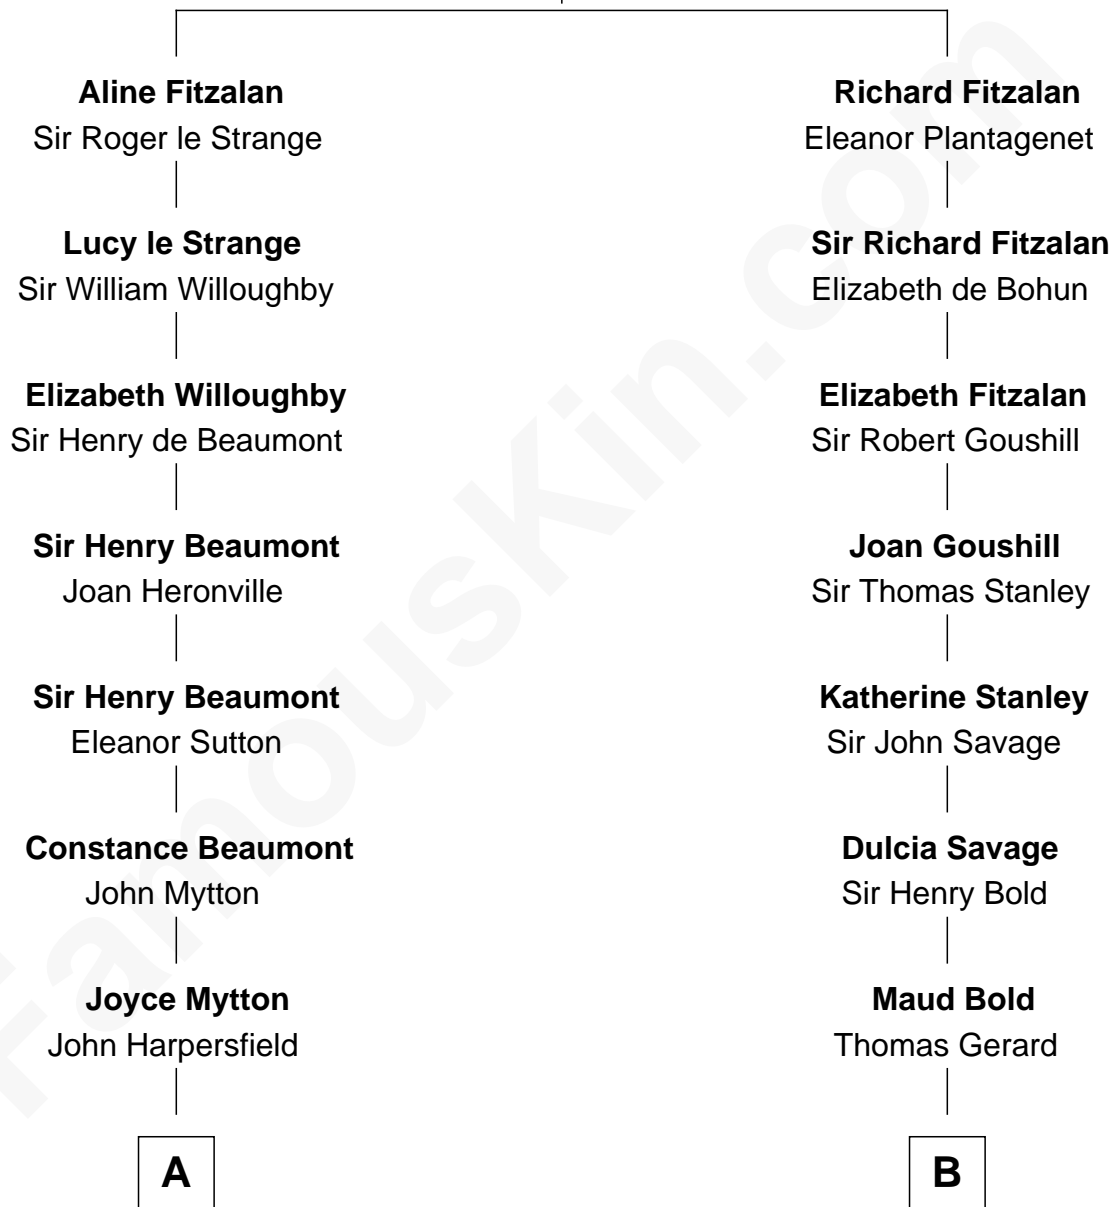

FamousKin.com

Relationship Chart of

Chevy Chase

Comedian, Actor and Writer

16th cousin 5 times removed of

Fitzhugh Lee

40th Governor of Virginia

Edmund Fitzalan

Alice de Warenne

C

—
Sarah Tennery Baker

Col. Lyne Shackelford Metcalfe

—
Grace Metcalfe

Charles Denison Chase

—
Edward Leigh Chase

Mabel Penrose Tinsley