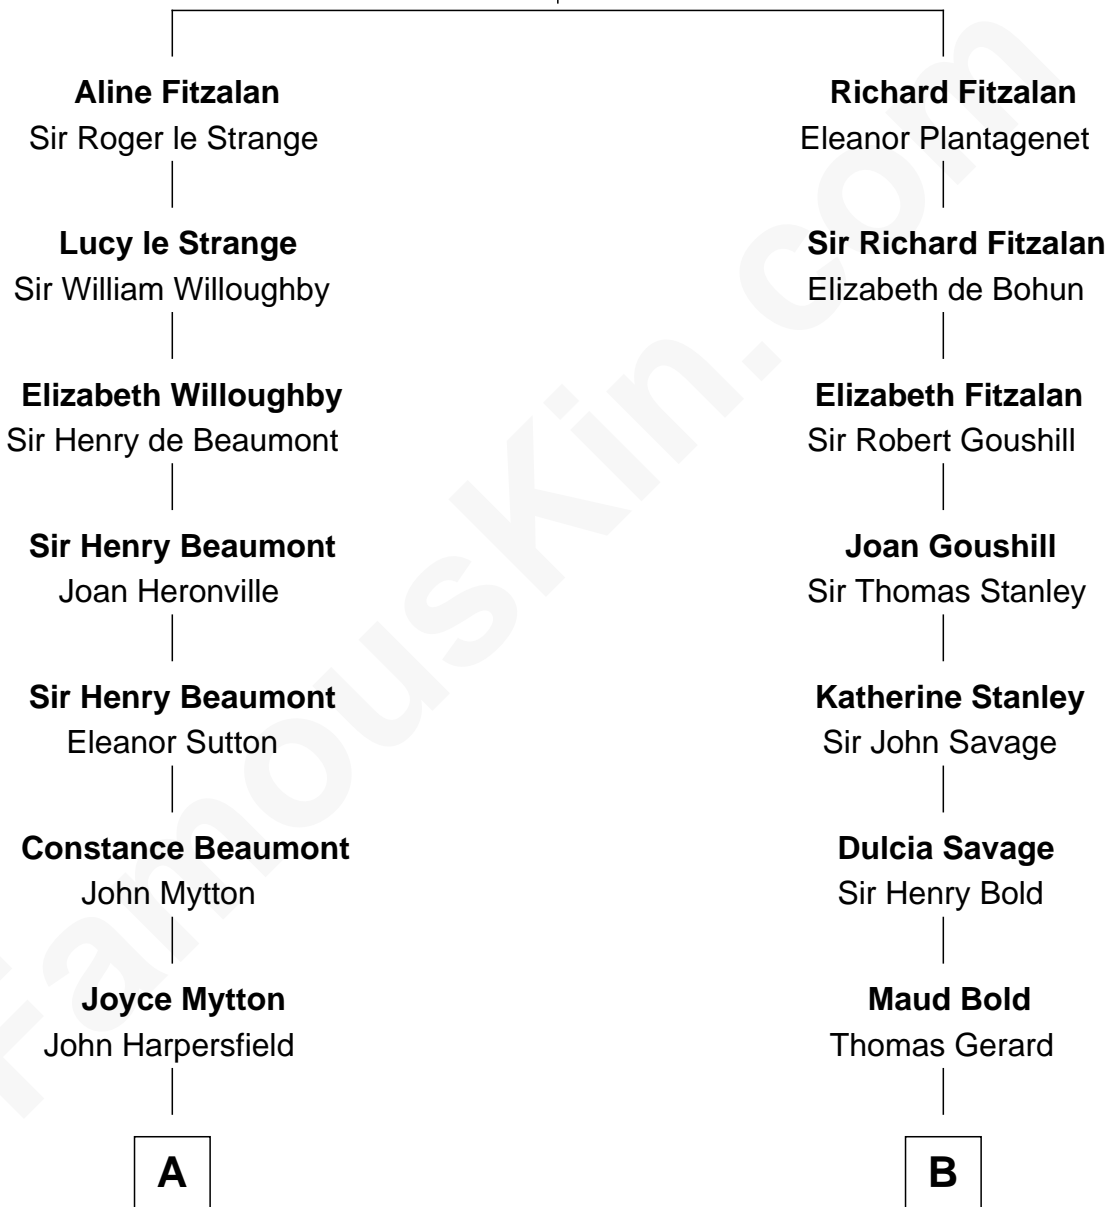

FamousKin.com

Relationship Chart of

Chevy Chase

Comedian, Actor and Writer

14th cousin 7 times removed of

Thomas Sim Lee

2nd and 7th Governor of Maryland

Edmund Fitzalan

Alice de Warenne

C

—
Sarah Tennery Baker

Col. Lyne Shackelford Metcalfe

—
Grace Metcalfe

Charles Denison Chase

—
Edward Leigh Chase

Mabel Penrose Tinsley