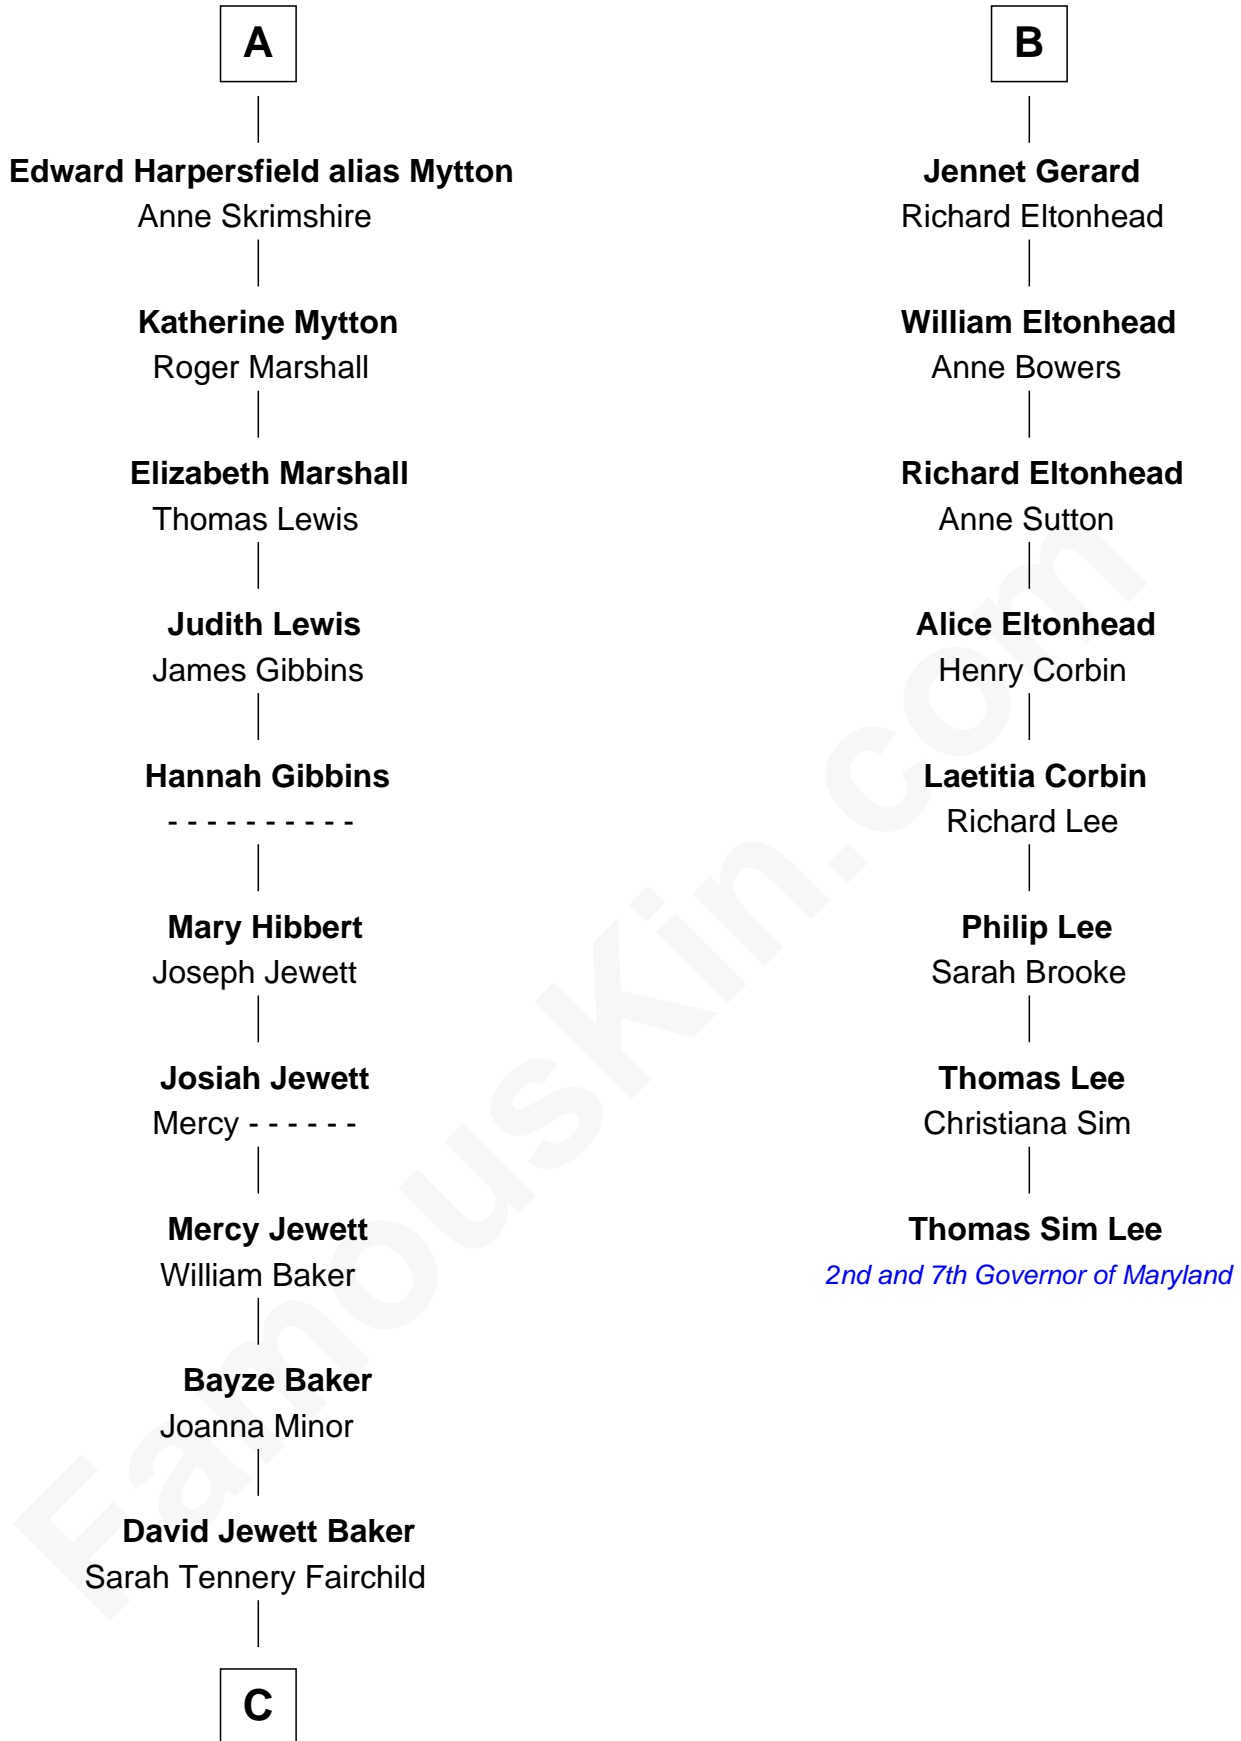

FamousKin.com

Relationship Chart of

Chevy Chase

Comedian, Actor and Writer

14th cousin 7 times removed of

Thomas Sim Lee

2nd and 7th Governor of Maryland

Edmund Fitzalan

Alice de Warenne

C

—
Sarah Tennery Baker

Col. Lyne Shackelford Metcalfe

—
Grace Metcalfe

Charles Denison Chase

—
Edward Leigh Chase

Mabel Penrose Tinsley