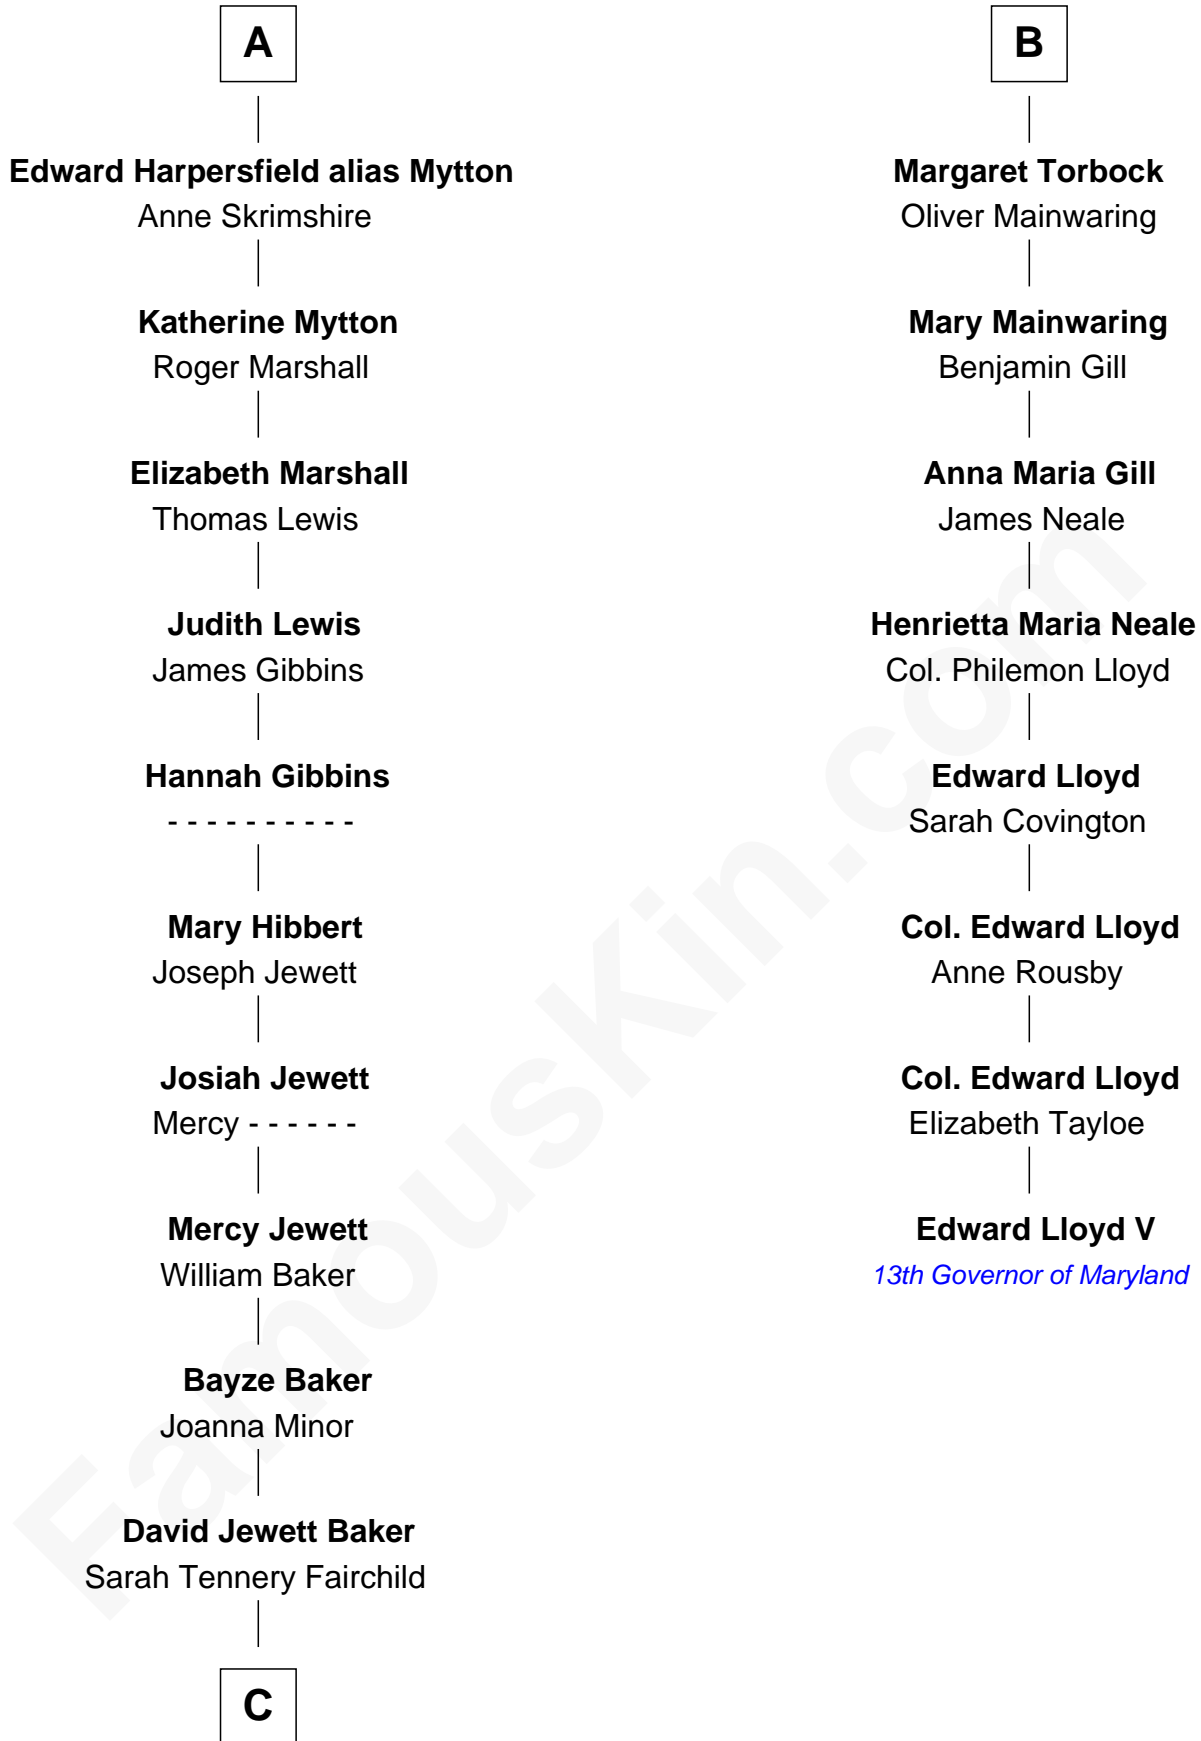

FamousKin.com

Relationship Chart of

Chevy Chase

Comedian, Actor and Writer

14th cousin 7 times removed of

Edward Lloyd V

13th Governor of Maryland

C

—
Sarah Tennery Baker

Col. Lyne Shackelford Metcalfe

—
Grace Metcalfe

Charles Denison Chase

—
Edward Leigh Chase

Mabel Penrose Tinsley

—
Edward Tinsley Chase

Cathalene Parker Browning