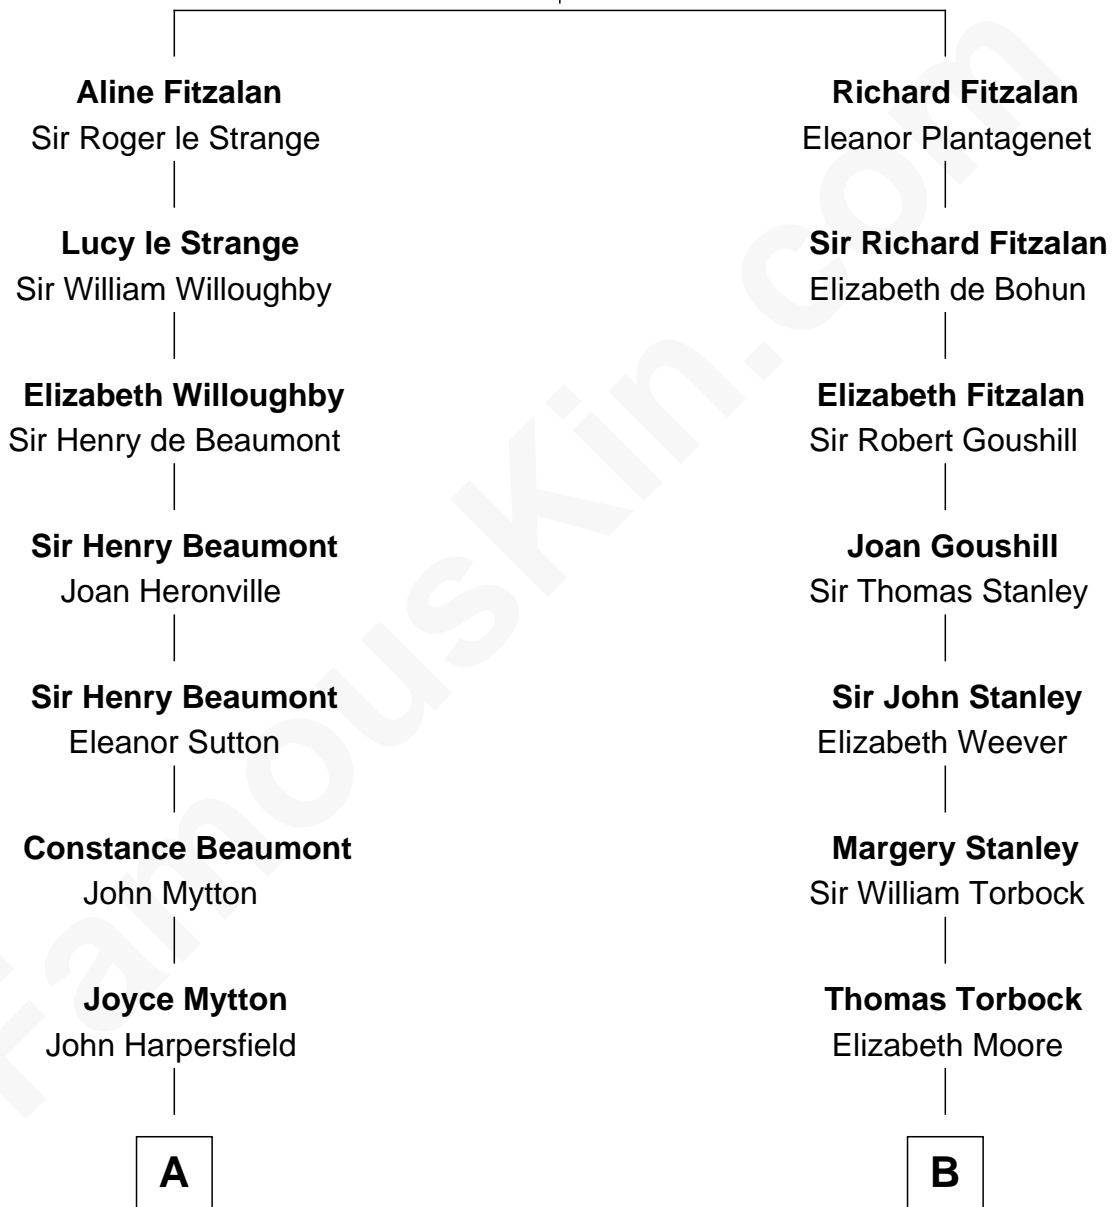

FamousKin.com

Relationship Chart of

Chevy Chase

Comedian, Actor and Writer

17th cousin 4 times removed of

Henry Lloyd

40th Governor of Maryland

Edmund Fitzalan

Alice de Warenne

C

—
Sarah Tennery Baker

Col. Lyne Shackelford Metcalfe

—
Grace Metcalfe

Charles Denison Chase

—
Edward Leigh Chase

Mabel Penrose Tinsley