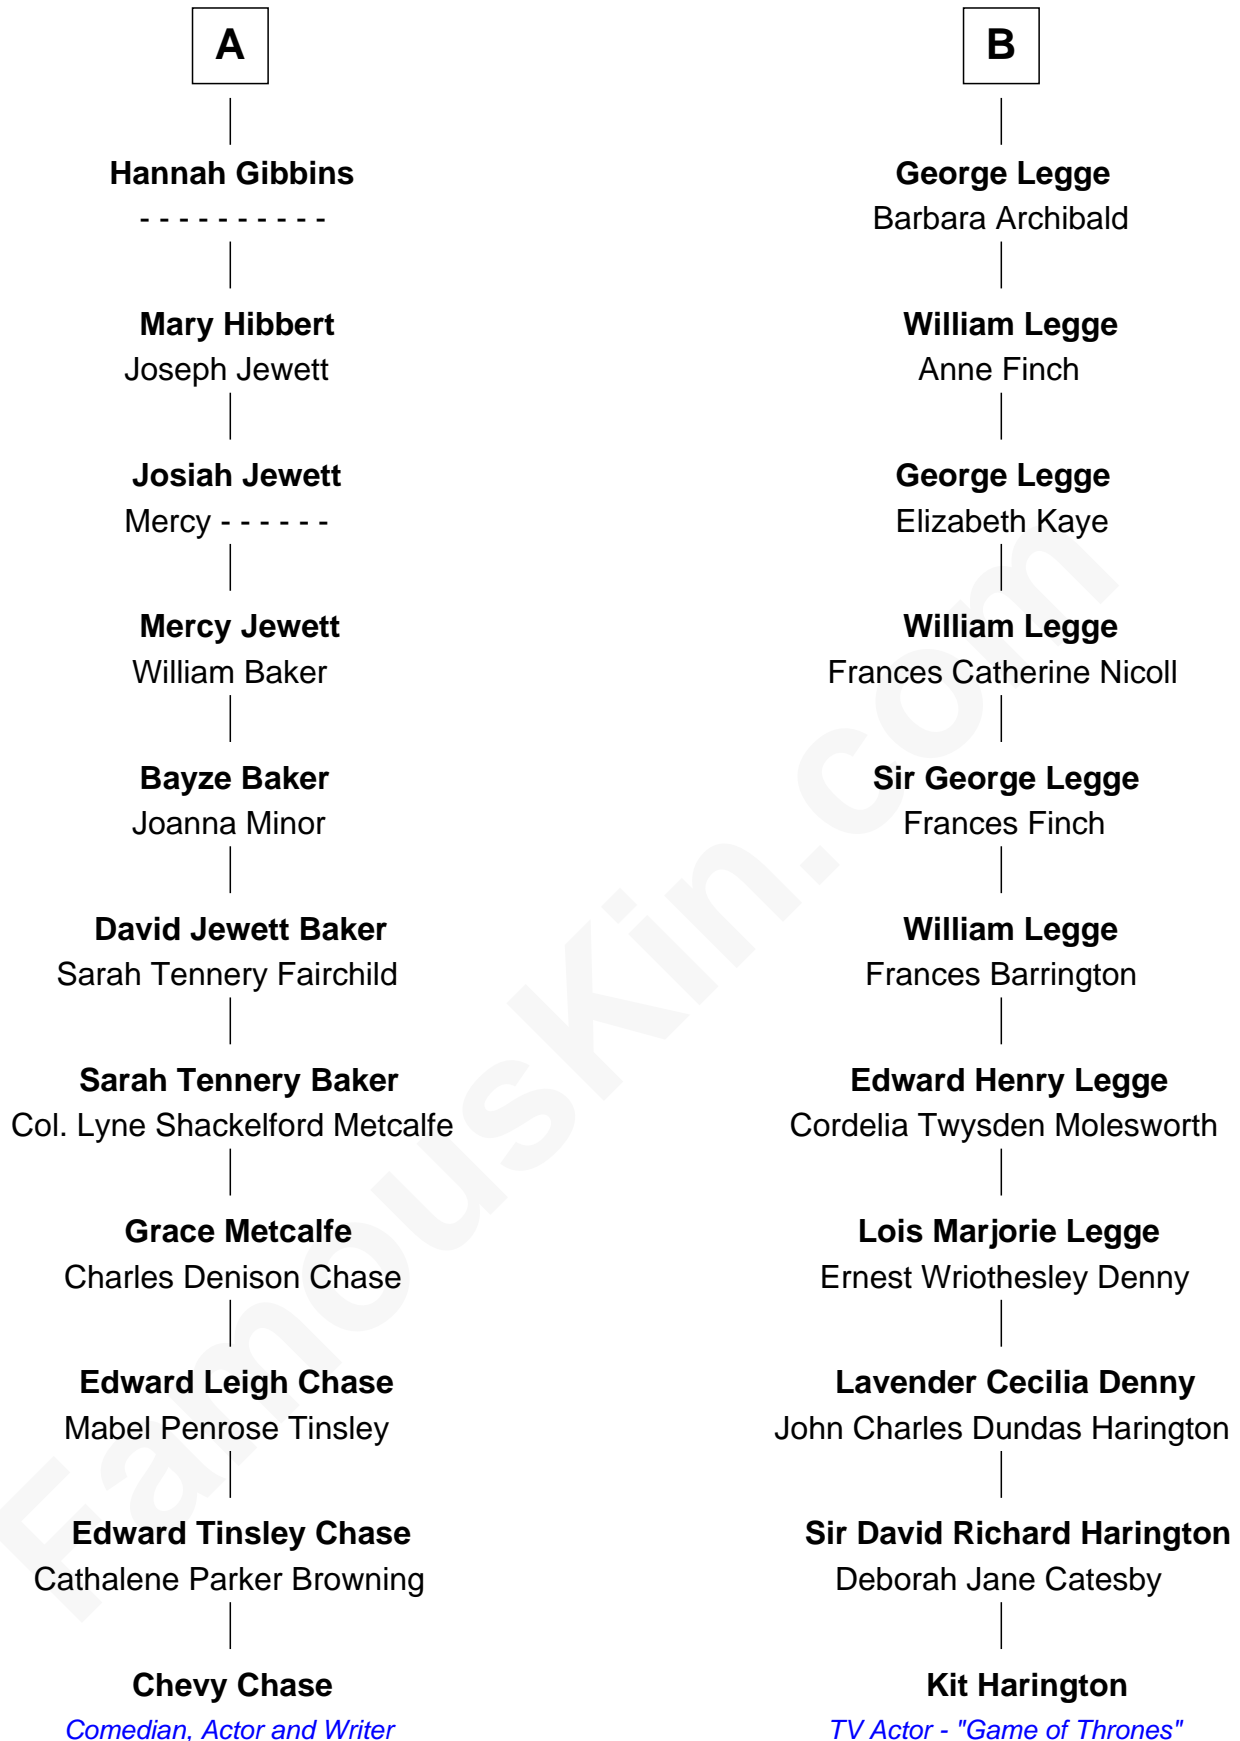

# FamousKin.com Relationship Chart of

**Chevy Chase**

*Comedian, Actor and Writer*

17th cousin of

**Kit Harington**

*TV Actor - "Game of Thrones"*

Chevy Chase photo by [Alan Light](#) ([CC BY 2.0](#))

Kit Harington photo by [Gage Skidmore](#) ([CC BY-SA 2.0](#))