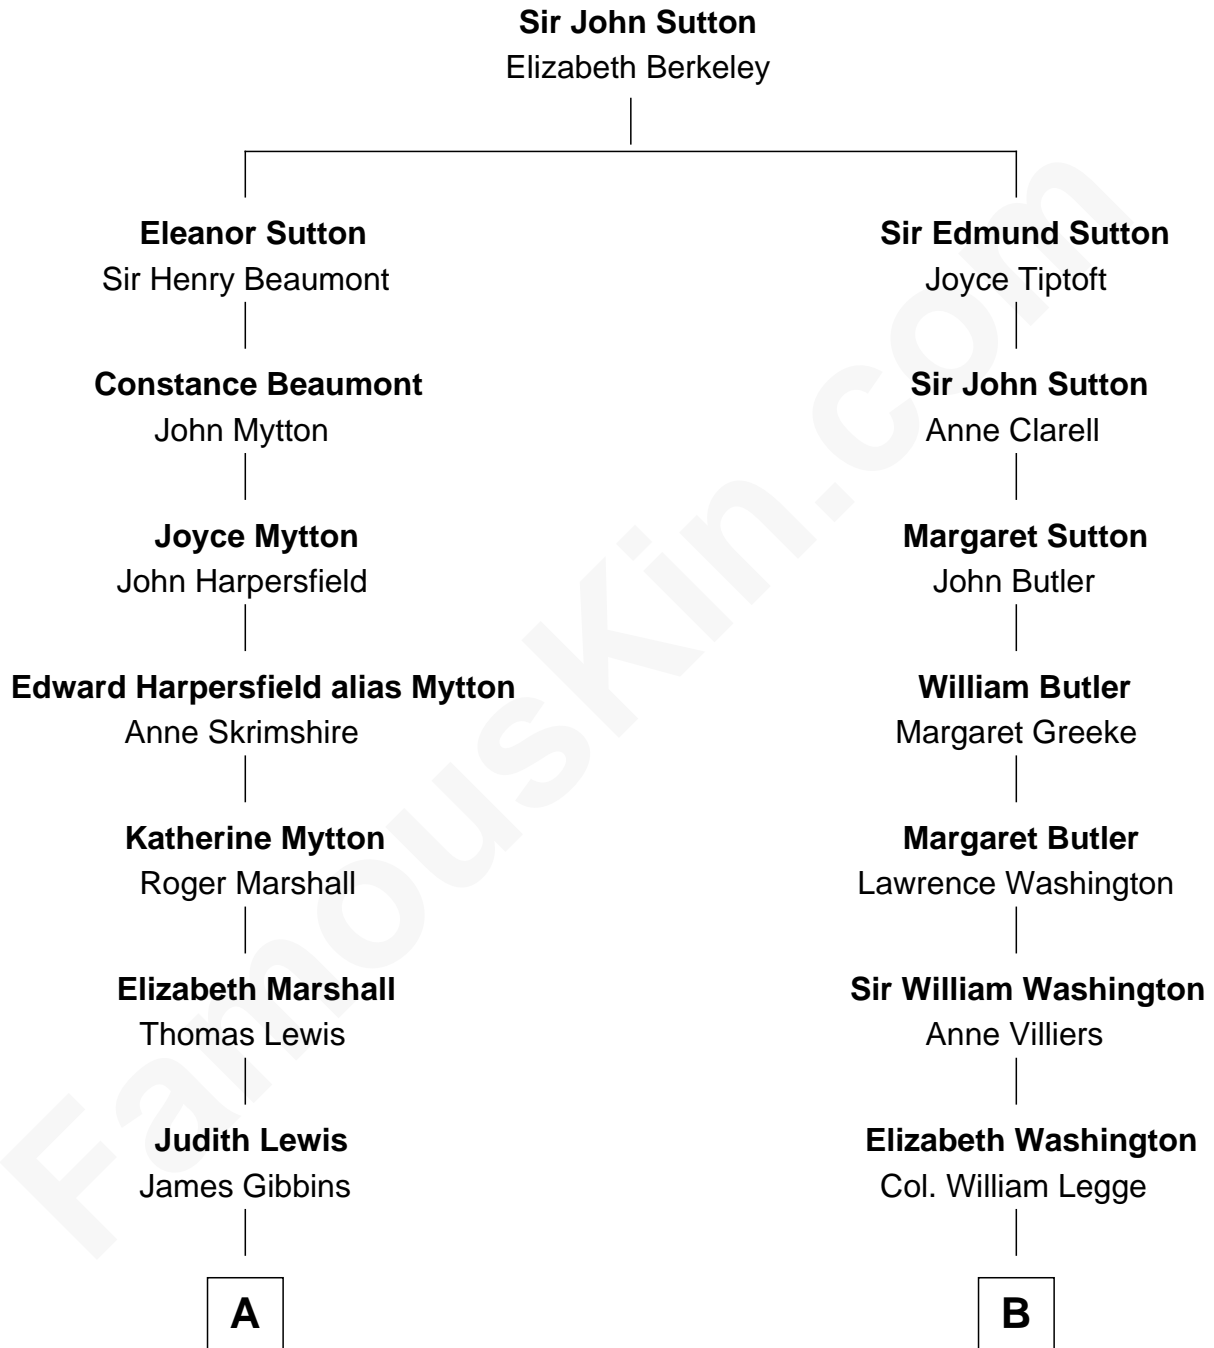

# FamousKin.com Relationship Chart of

**Chevy Chase**

*Comedian, Actor and Writer*

17th cousin of

**Kit Harington**

*TV Actor - "Game of Thrones"*

Chevy Chase photo by [Alan Light](#) ([CC BY 2.0](#))

Kit Harington photo by [Gage Skidmore](#) ([CC BY-SA 2.0](#))