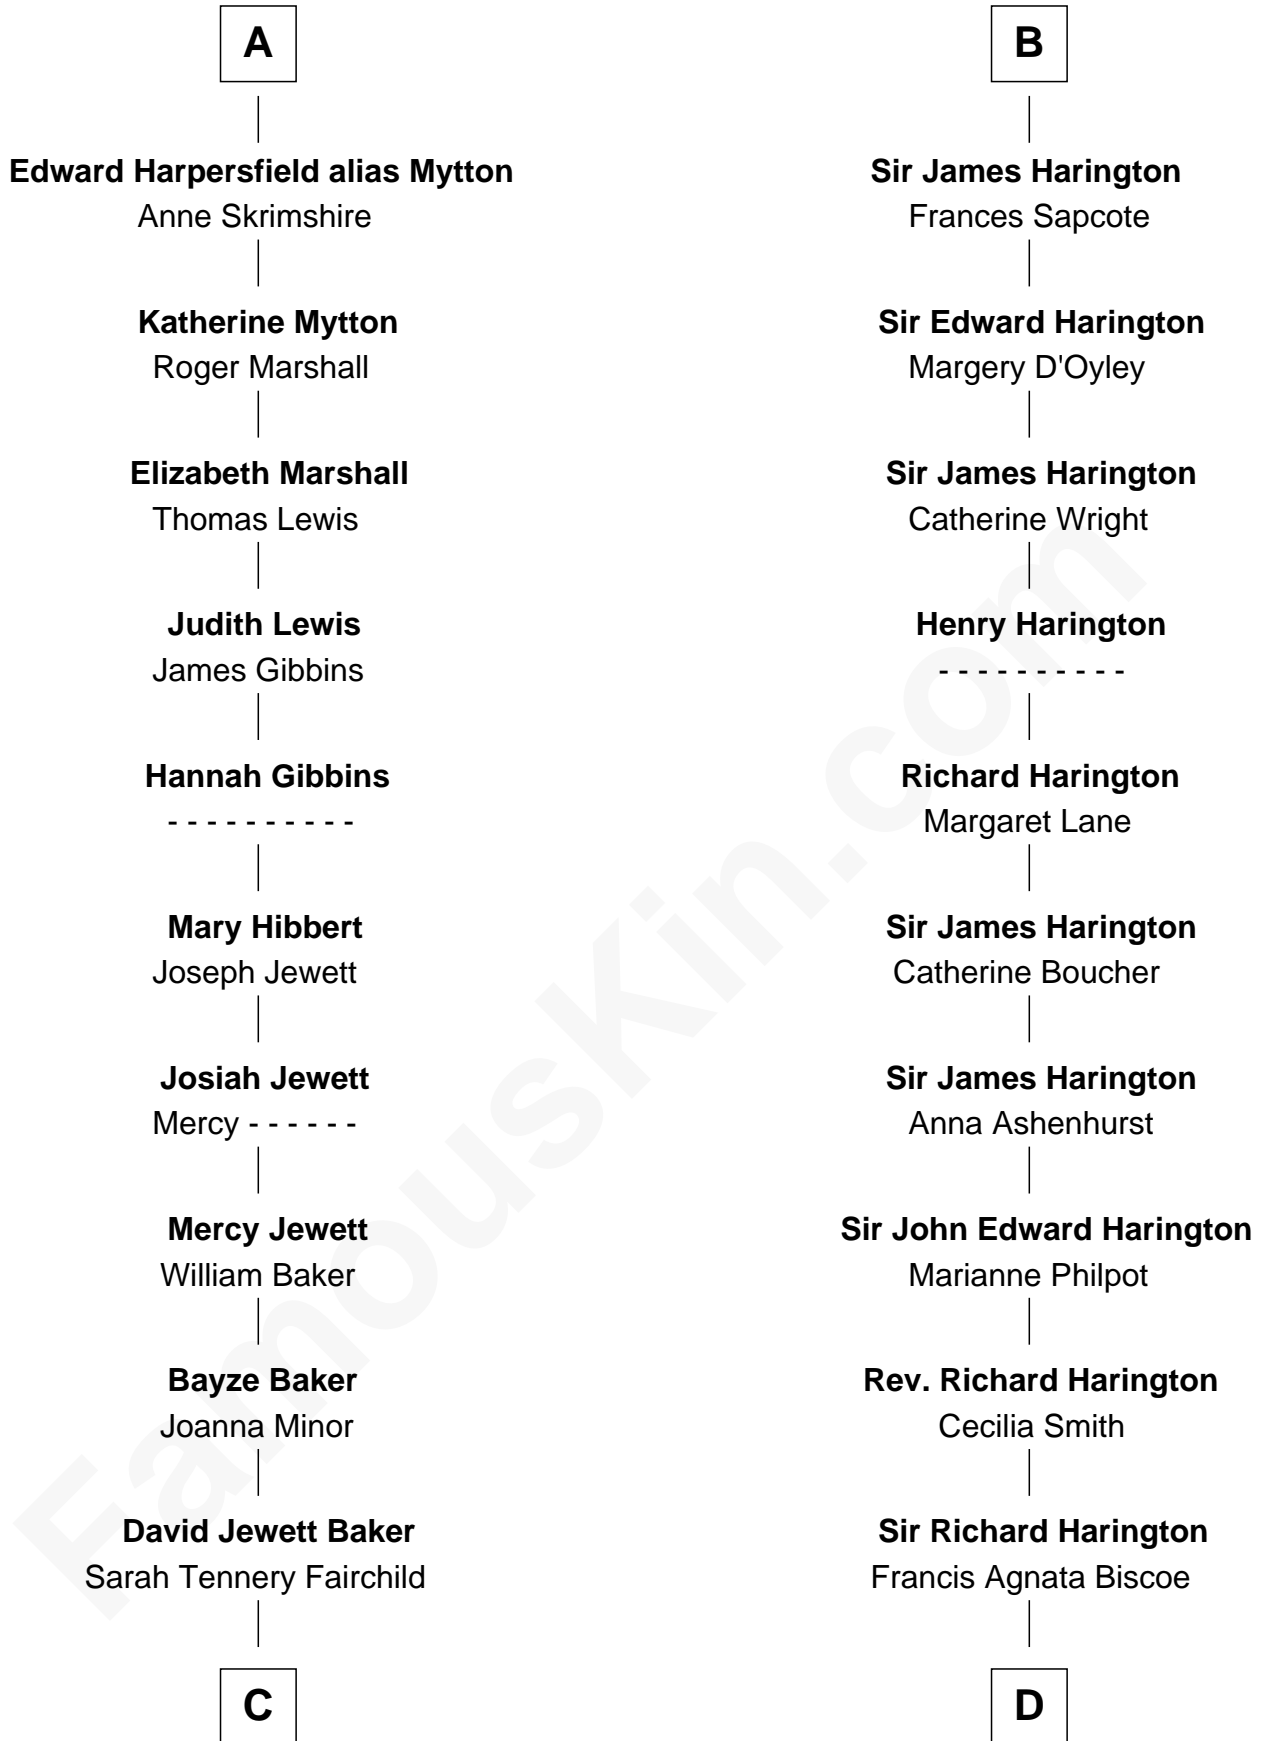

FamousKin.com

Relationship Chart of

Chevy Chase

Comedian, Actor and Writer

20th cousin 1 time removed of

Kit Harington

TV Actor - "Game of Thrones"

C

Sarah Tennery Baker
Col. Lyne Shackelford Metcalfe

Grace Metcalfe
Charles Denison Chase

Edward Leigh Chase
Mabel Penrose Tinsley

Edward Tinsley Chase
Cathalene Parker Browning

Chevy Chase
Comedian, Actor and Writer