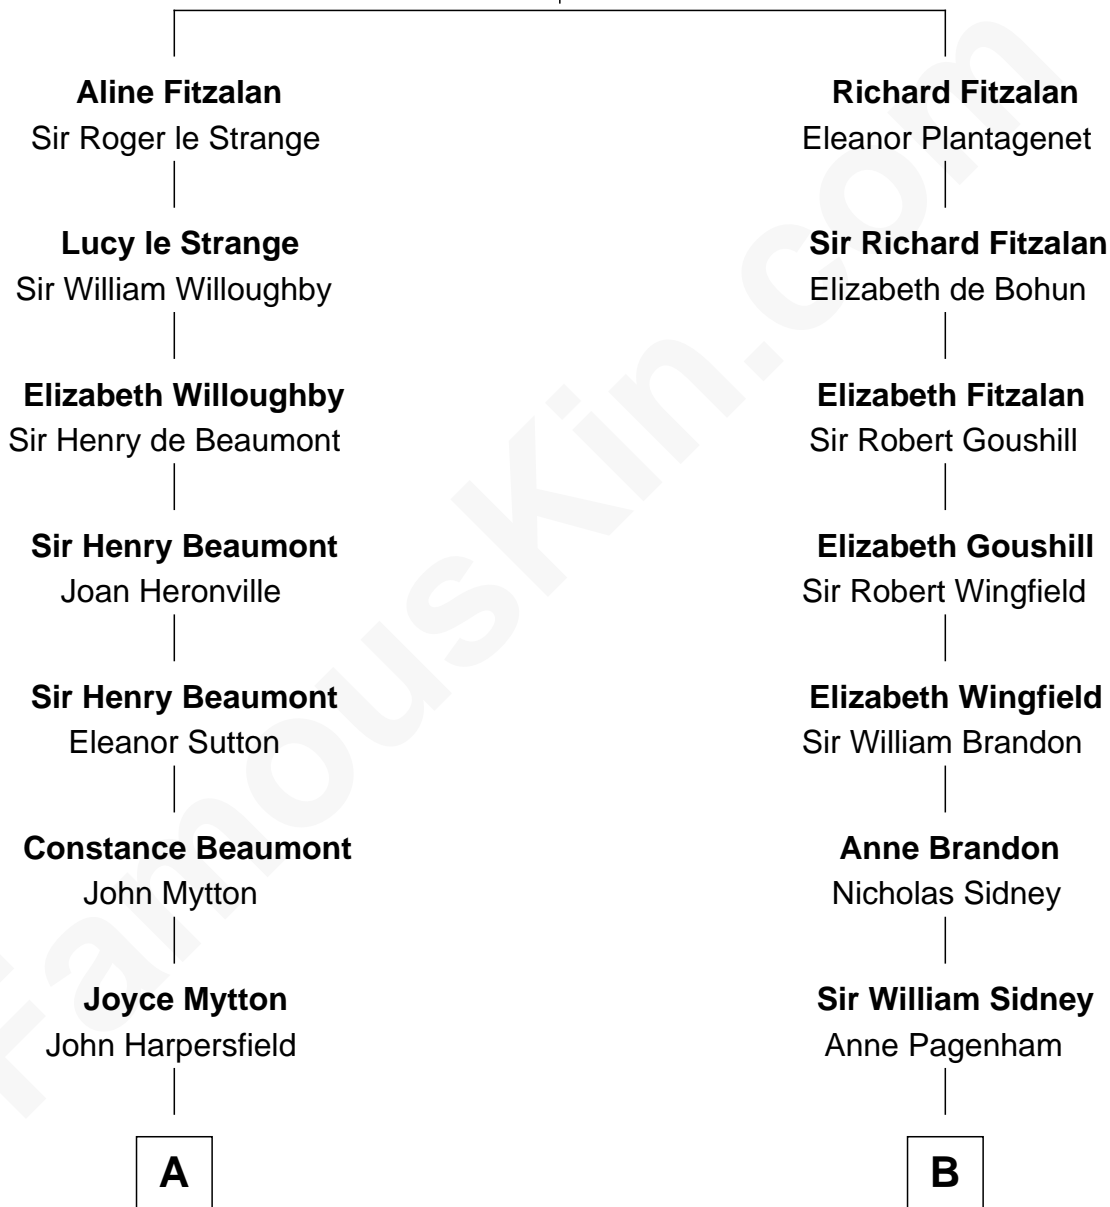

## Relationship Chart of

**Chevy Chase**

Comedian, Actor and Writer

21st cousin of

**Kit Harington**

TV Actor - "Game of Thrones"

**Edmund Fitzalan**

Alice de Warenne

**C**

**Sarah Tennery Baker**  
Col. Lyne Shackelford Metcalfe

**Grace Metcalfe**  
Charles Denison Chase

**Edward Leigh Chase**  
Mabel Penrose Tinsley

**Edward Tinsley Chase**  
Cathalene Parker Browning