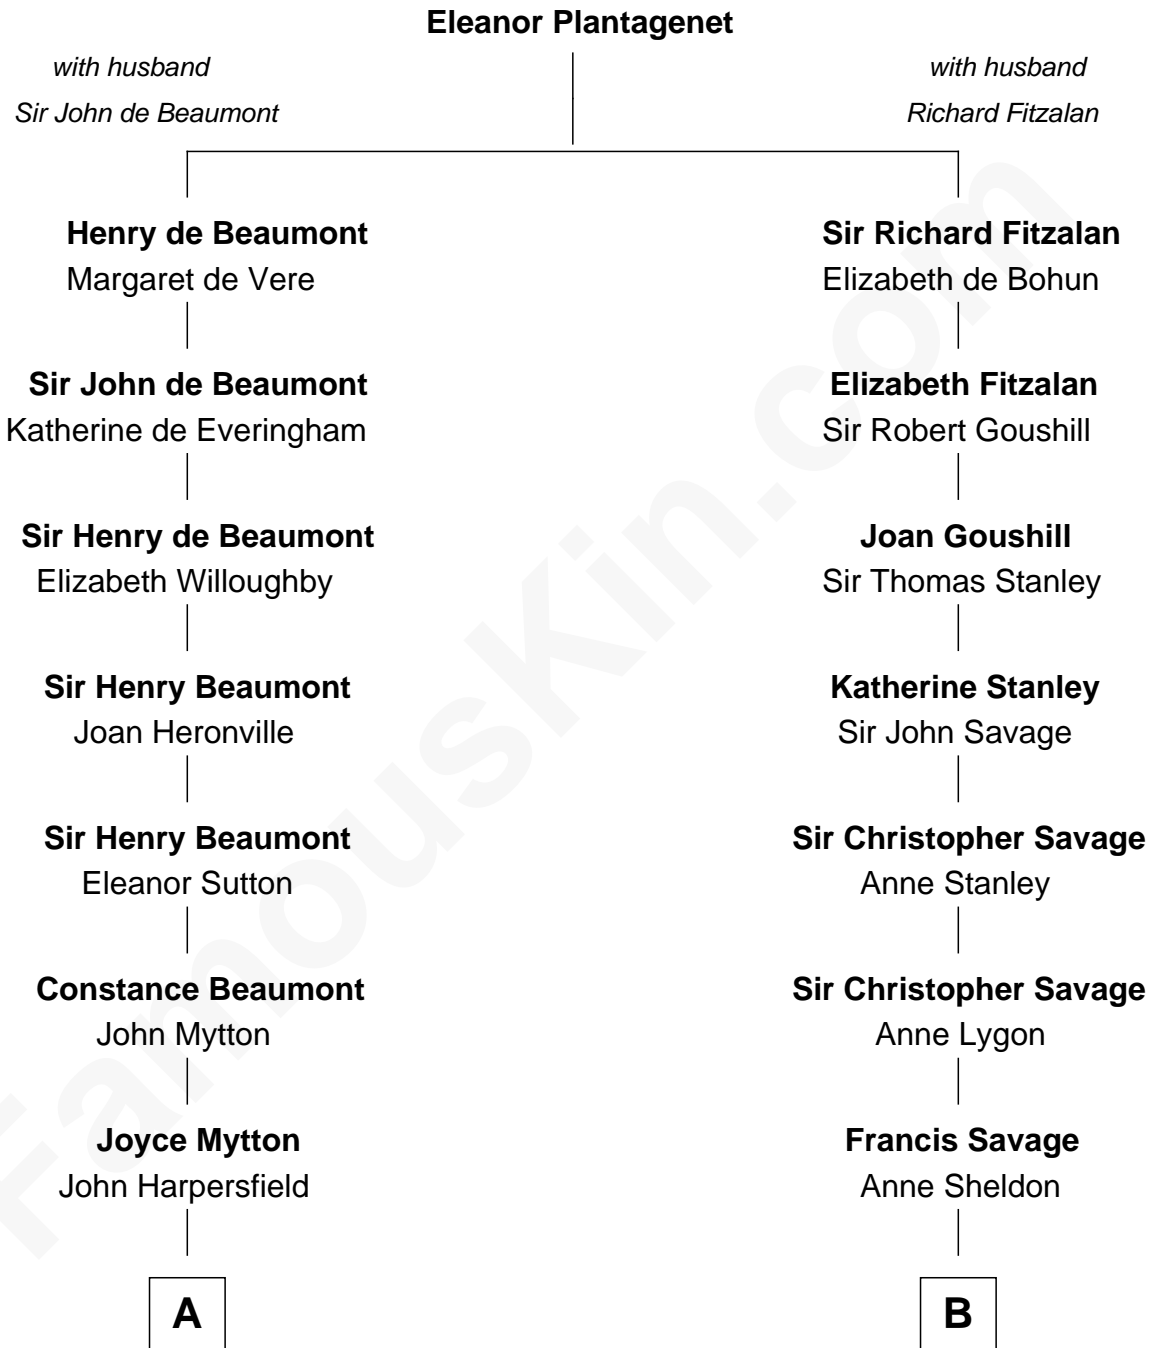

FamousKin.com

Relationship Chart of

Chevy Chase

Comedian, Actor and Writer

19th cousin 2 times removed of

William H. Macy
TV and Movie Actor

C

Sarah Tennery Baker
Col. Lyne Shackelford Metcalfe

Grace Metcalfe
Charles Denison Chase

Edward Leigh Chase
Mabel Penrose Tinsley

Edward Tinsley Chase
Cathalene Parker Browning

Chevy Chase
Comedian, Actor and Writer

D

Mary Lois Everitt
Clement Overstreet

Lois Elizabeth Overstreet
William Hall Macy