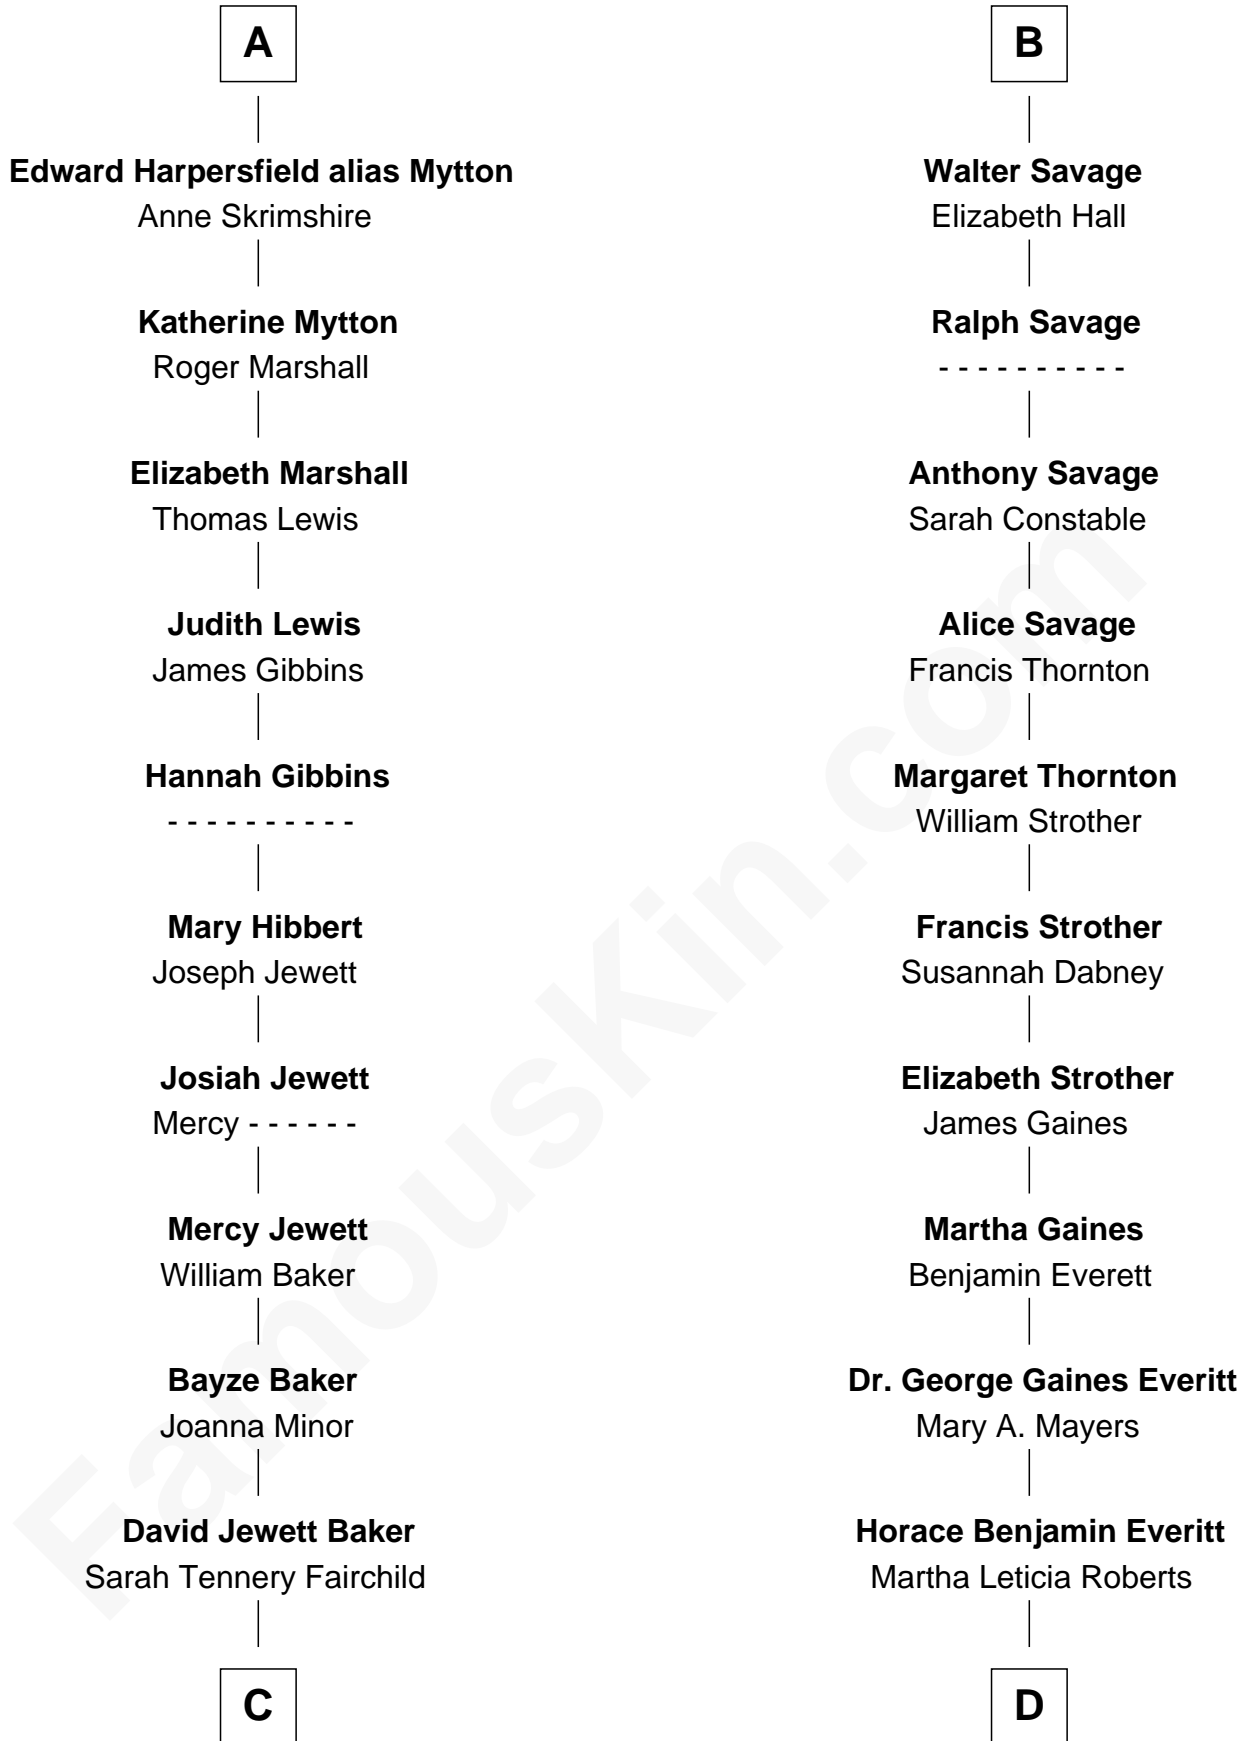

FamousKin.com

Relationship Chart of

Chevy Chase

Comedian, Actor and Writer

19th cousin 2 times removed of

William H. Macy
TV and Movie Actor

C

Sarah Tennery Baker
Col. Lyne Shackelford Metcalfe

Grace Metcalfe
Charles Denison Chase

Edward Leigh Chase
Mabel Penrose Tinsley

Edward Tinsley Chase
Cathalene Parker Browning

Chevy Chase
Comedian, Actor and Writer

D

Mary Lois Everitt
Clement Overstreet

Lois Elizabeth Overstreet
William Hall Macy