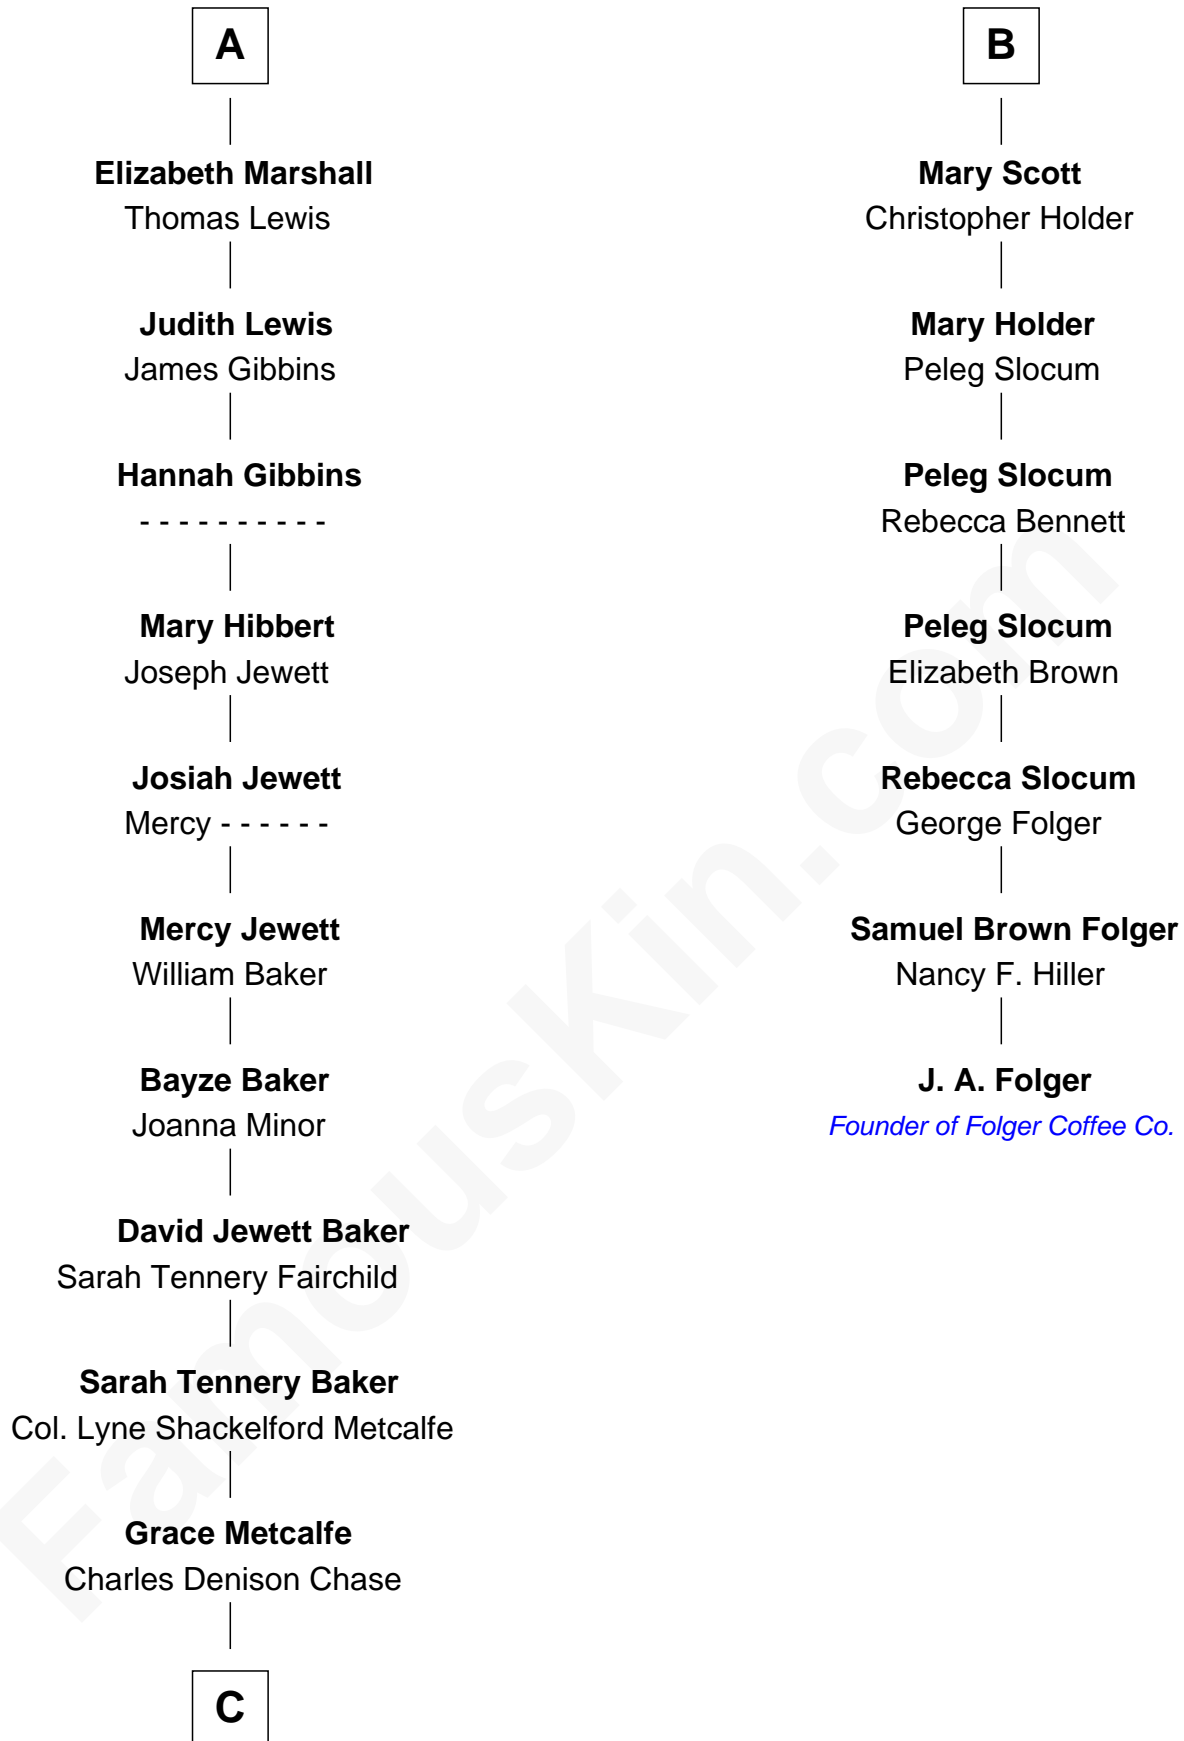

## Relationship Chart of

### Chevy Chase

Comedian, Actor and Writer

13th cousin 6 times removed of

**J. A. Folger**

Founder of Folger Coffee Company

**C**

—  
**Edward Leigh Chase**  
Mabel Penrose Tinsley

—  
**Edward Tinsley Chase**  
Cathalene Parker Browning