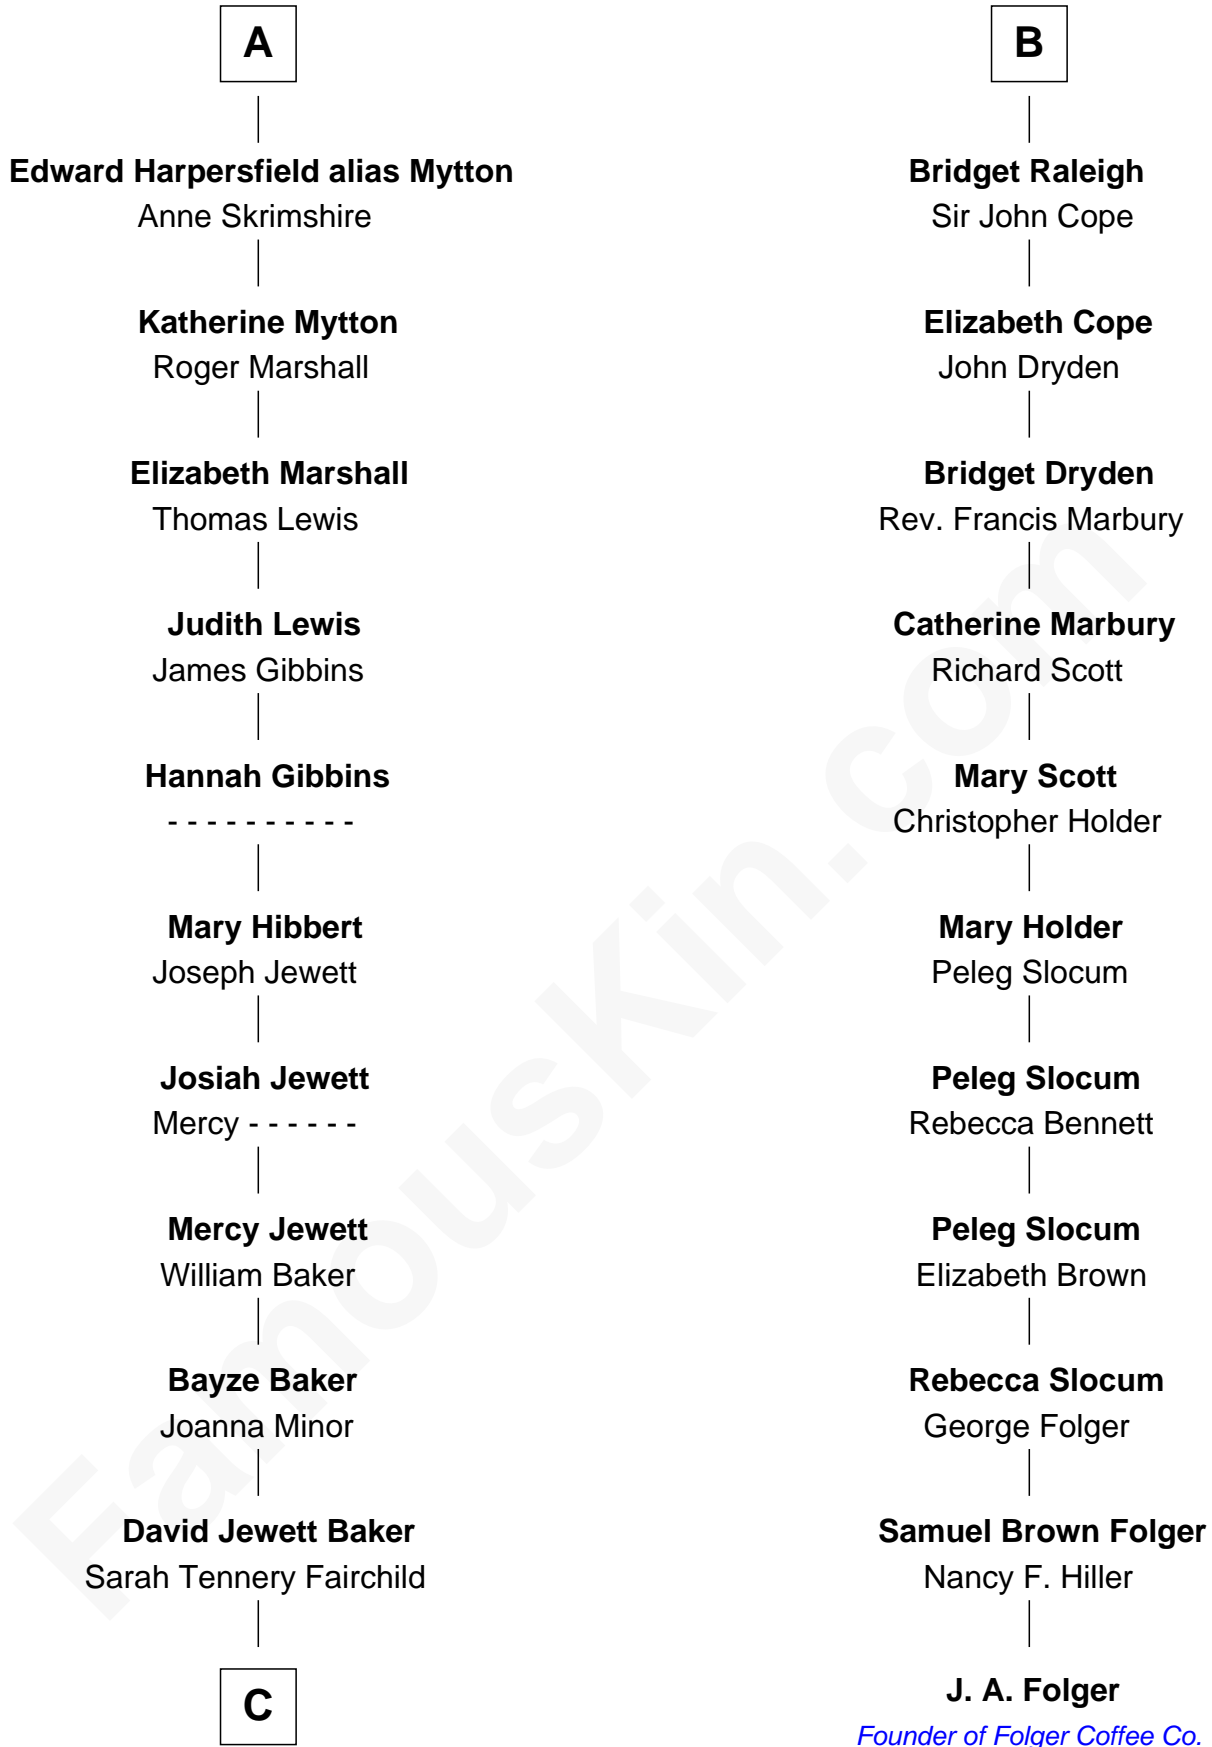

### Chevy Chase

Comedian, Actor and Writer

17th cousin 4 times removed of

**J. A. Folger**

Founder of Folger Coffee Company

**Edmund Fitzalan**

Alice de Warenne

**C**