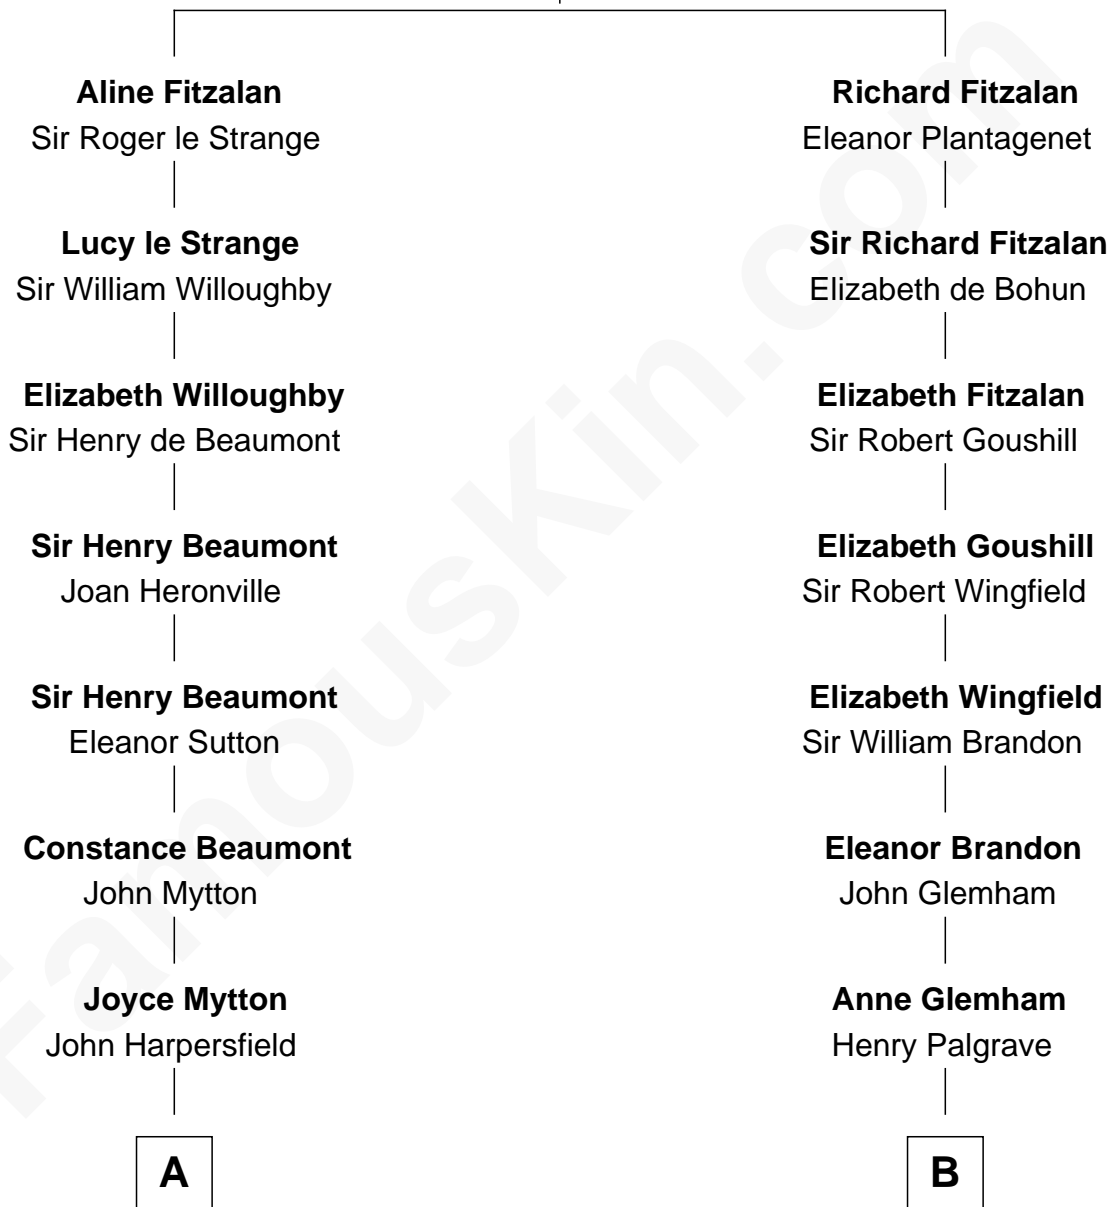

FamousKin.com

Relationship Chart of

Chevy Chase

Comedian, Actor and Writer

15th cousin 6 times removed of

Eli Whitney

Inventor of the Cotton Gin

Edmund Fitzalan

Alice de Warenne

C

—
Sarah Tennery Baker

Col. Lyne Shackelford Metcalfe

—
Grace Metcalfe

Charles Denison Chase

—
Edward Leigh Chase

Mabel Penrose Tinsley