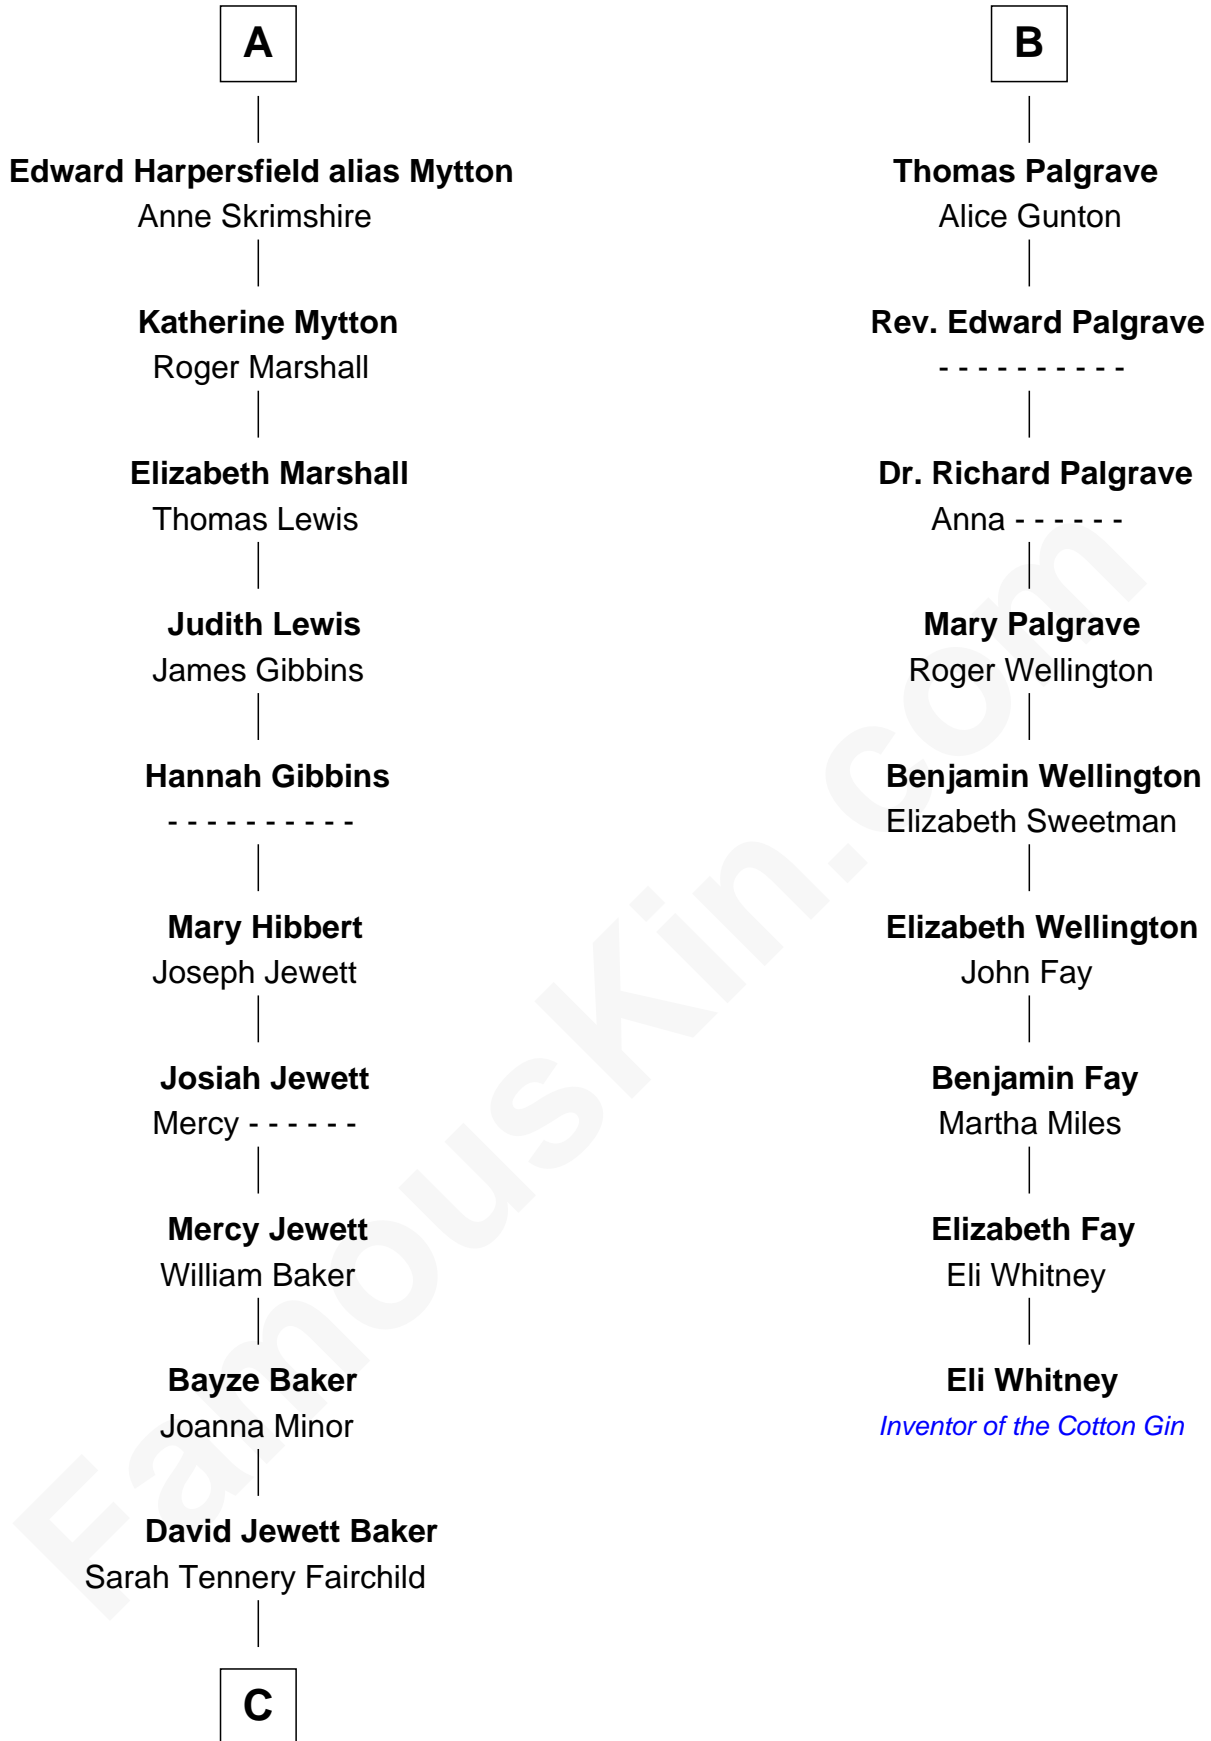

FamousKin.com

Relationship Chart of

Chevy Chase

Comedian, Actor and Writer

15th cousin 6 times removed of

Eli Whitney

Inventor of the Cotton Gin

Edmund Fitzalan

Alice de Warenne

C

—
Sarah Tennery Baker

Col. Lyne Shackelford Metcalfe

—
Grace Metcalfe

Charles Denison Chase

—
Edward Leigh Chase

Mabel Penrose Tinsley